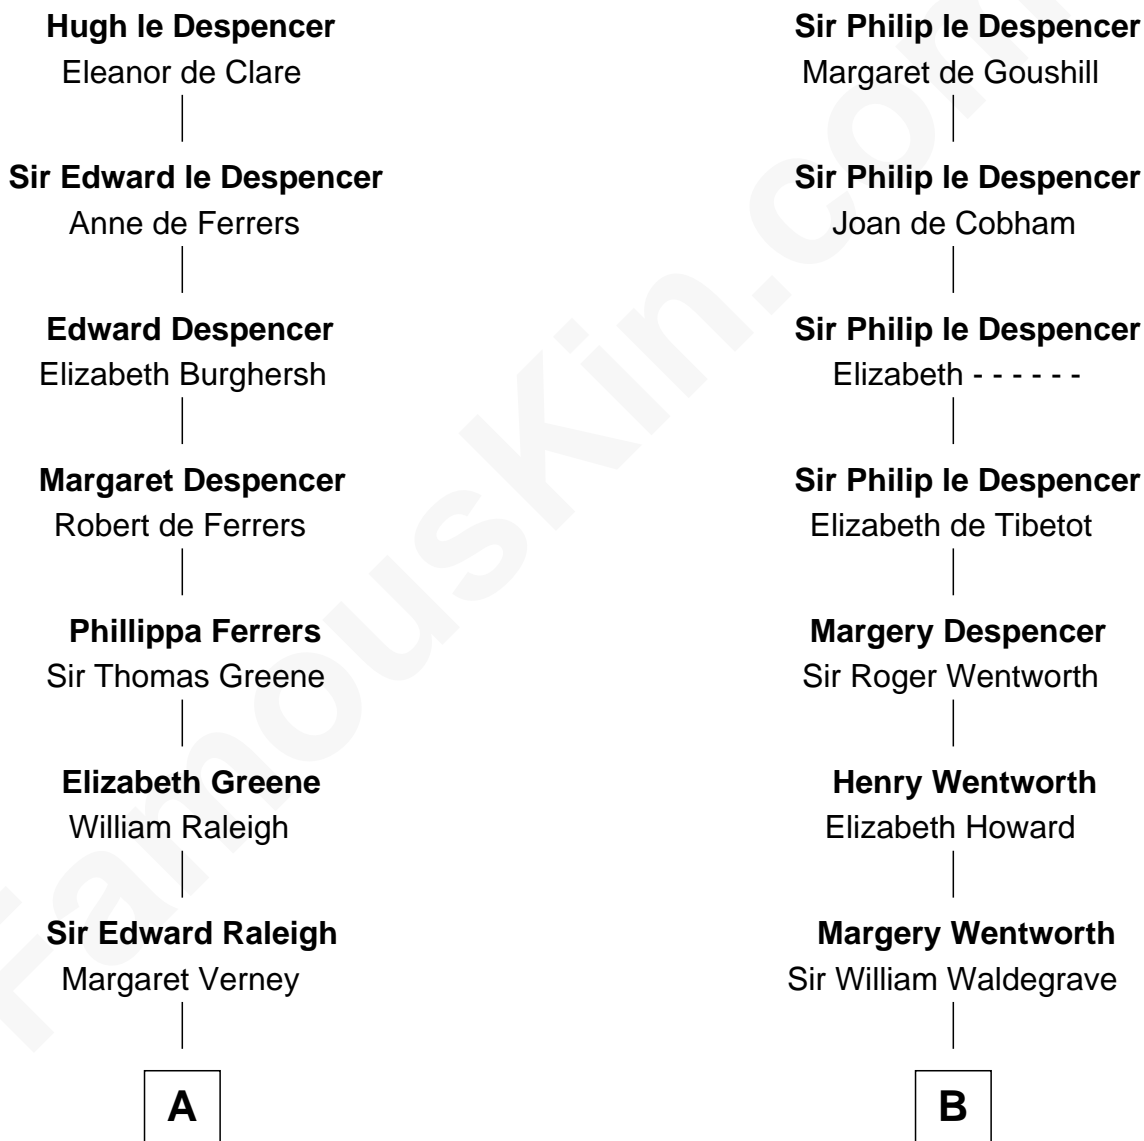

# FamousKin.com Relationship Chart of

**Willis Carrier**

*Inventor of Air Conditioning*

21st cousin of

**Maggie Gyllenhaal**

*Movie Actress*

**Sir Hugh le Despencer**  
Isabella de Beauchamp

**C**

**Dr. Harris Otis**

Sarah Rogers

**Lydia Otis**

Thomas Button

**Ann Elizabeth Button**

David Joy Haviland

**Elizabeth R. Haviland**

Duane Williams Carrier