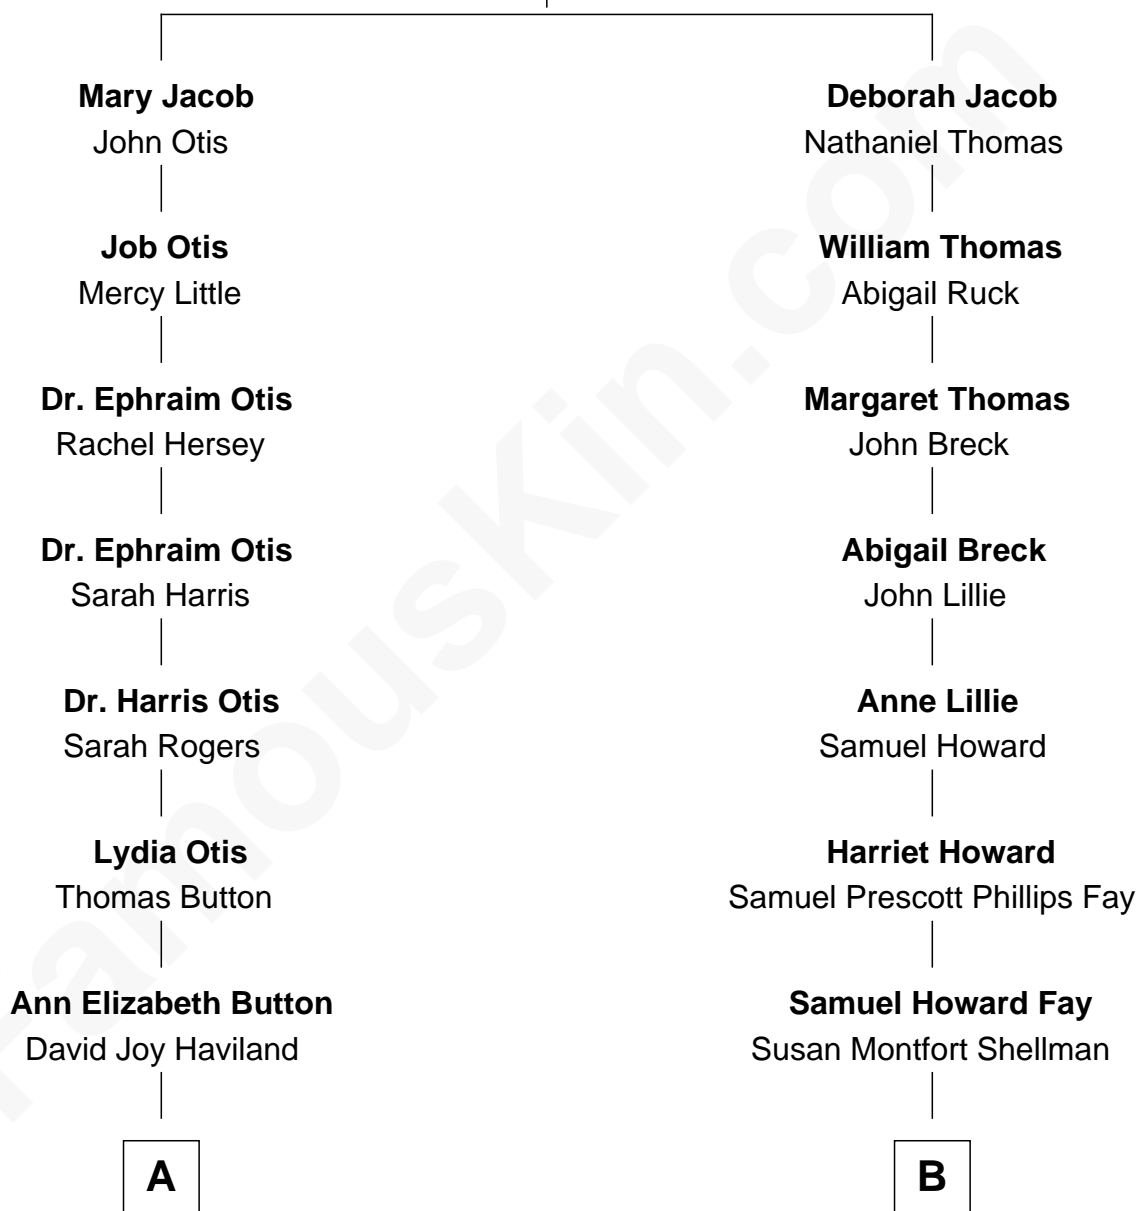

# FamousKin.com Relationship Chart of

**Willis Carrier**

*Inventor of Air Conditioning*

8th cousin 3 times removed of

**Jeb Bush**

*43rd Governor of Florida*

**Nicholas Jacob**

Mary Gilman

**A**

**Elizabeth R. Haviland**  
Duane Williams Carrier

**Willis Carrier**  
*Inventor of Air Conditioning*

**B**

**Harriet Eleanor Fay**  
Rev. James Smith Bush

**Samuel Prescott Bush**  
Flora Sheldon

**Prescott Sheldon Bush**  
Dorothy Wear Walker