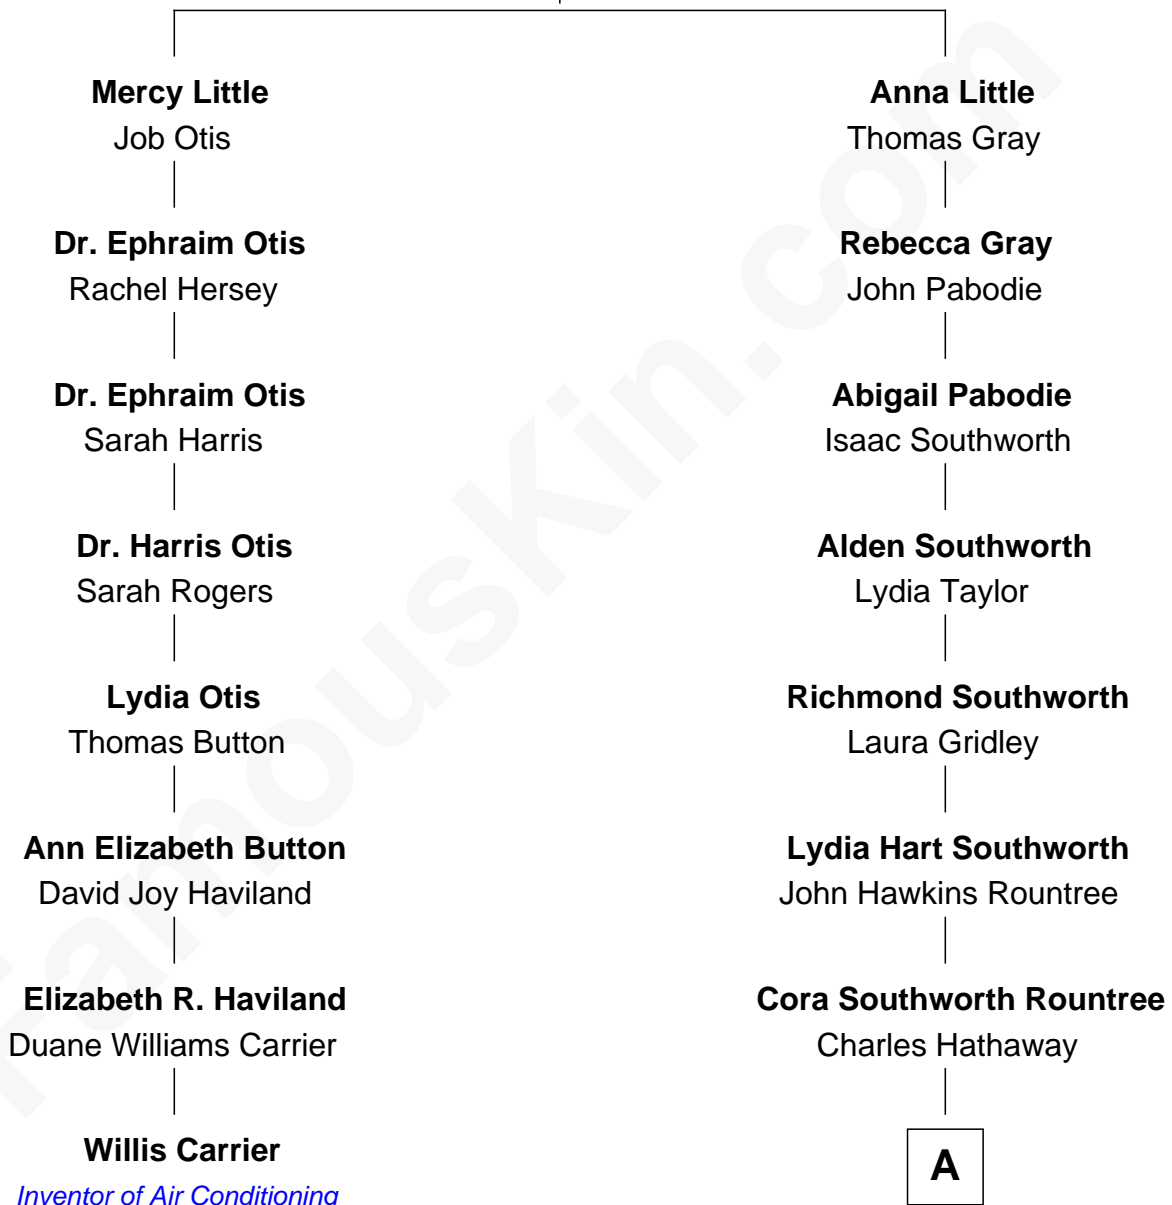

FamousKin.com Relationship Chart of

Willis Carrier

Inventor of Air Conditioning

7th cousin 3 times removed of

Paget Brewster

TV Actress

Ephraim Little
Mary Sturtevant

A

—
Stewart Southworth Hathaway

Helen Viles

—
Valerie Hathaway

John Bechtel Tew

—
Hathaway Tew

Galen Brewster

—
Paget Brewster

TV Actress