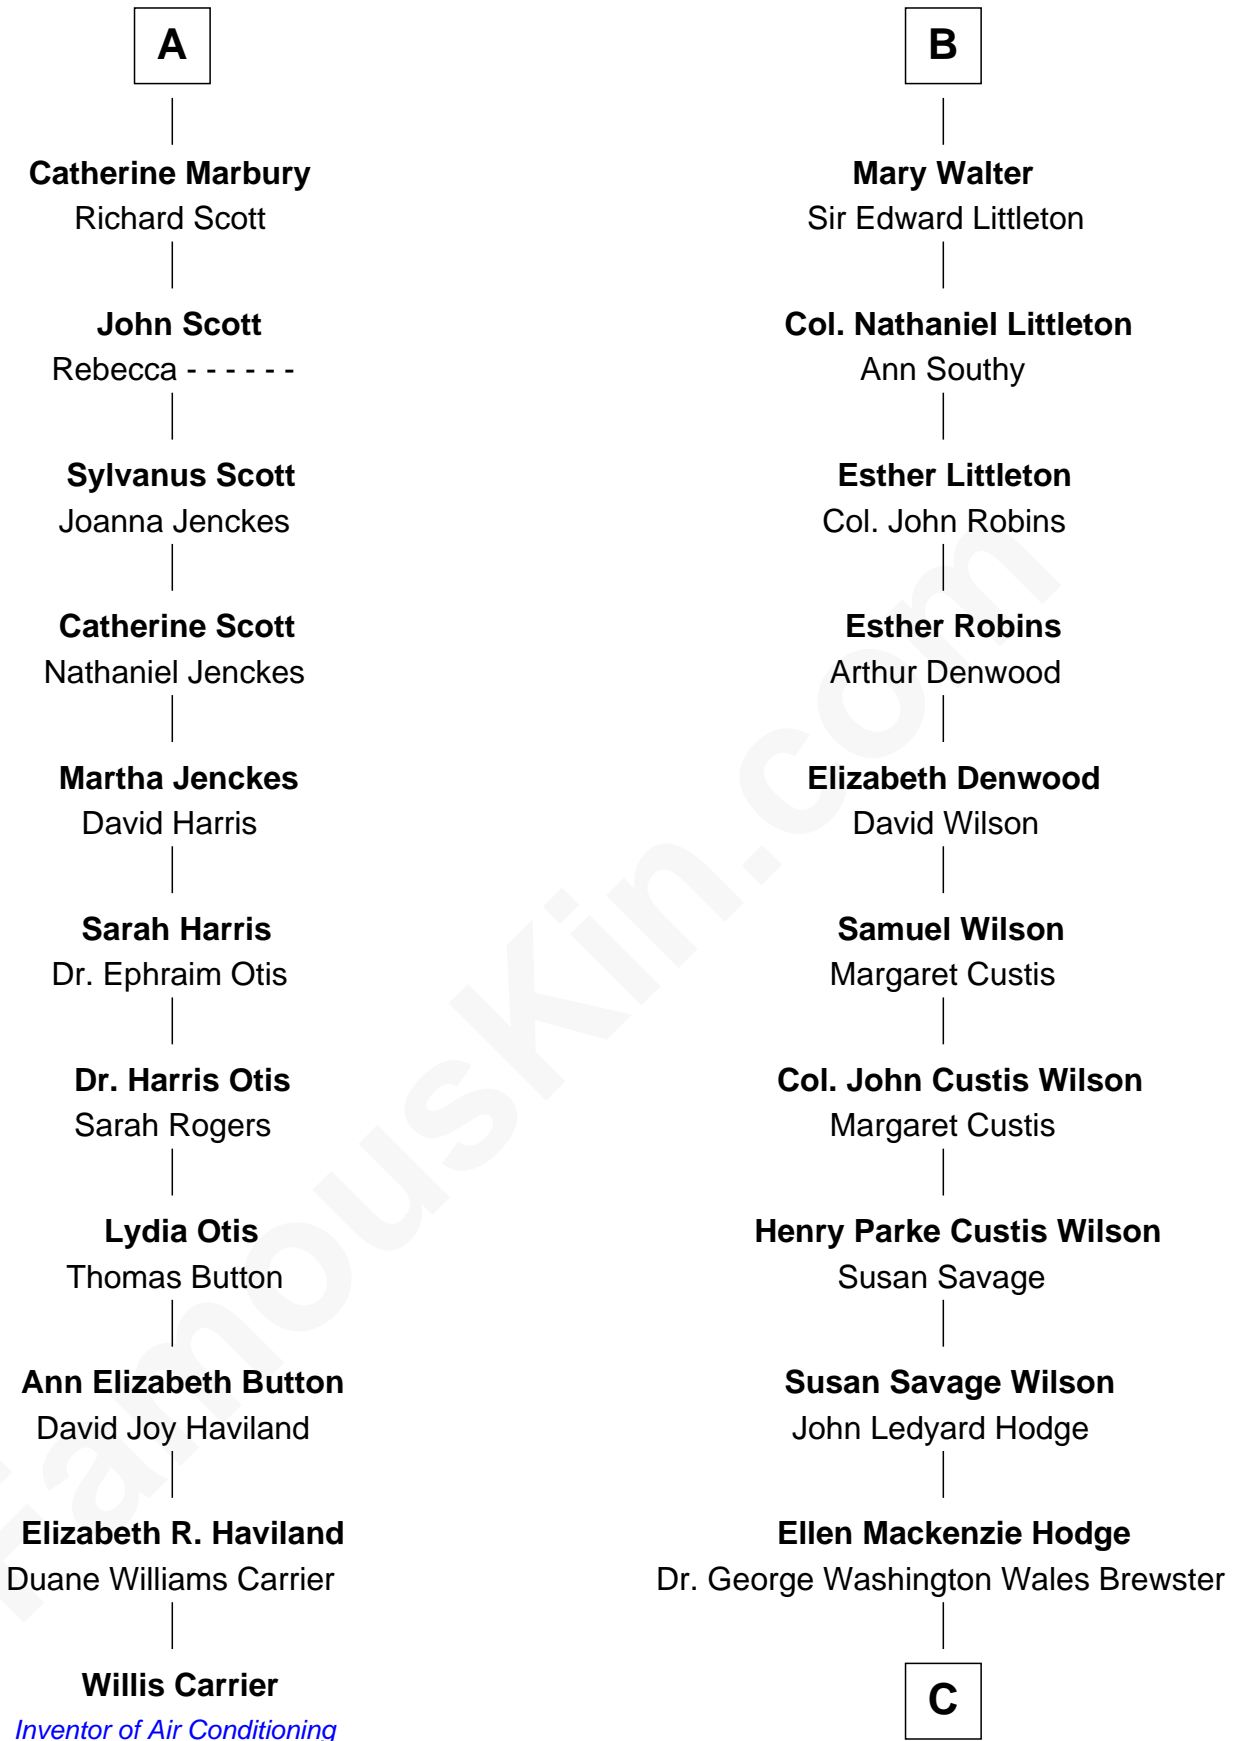

# FamousKin.com Relationship Chart of

**Willis Carrier**

*Inventor of Air Conditioning*

17th cousin 2 times removed of

**Paget Brewster**

*TV Actress*

**C**

George Washington Wales Brewster

Joan Ryerson

Galen Brewster

Hathaway Tew

Paget Brewster

*TV Actress*

FamousKin.com