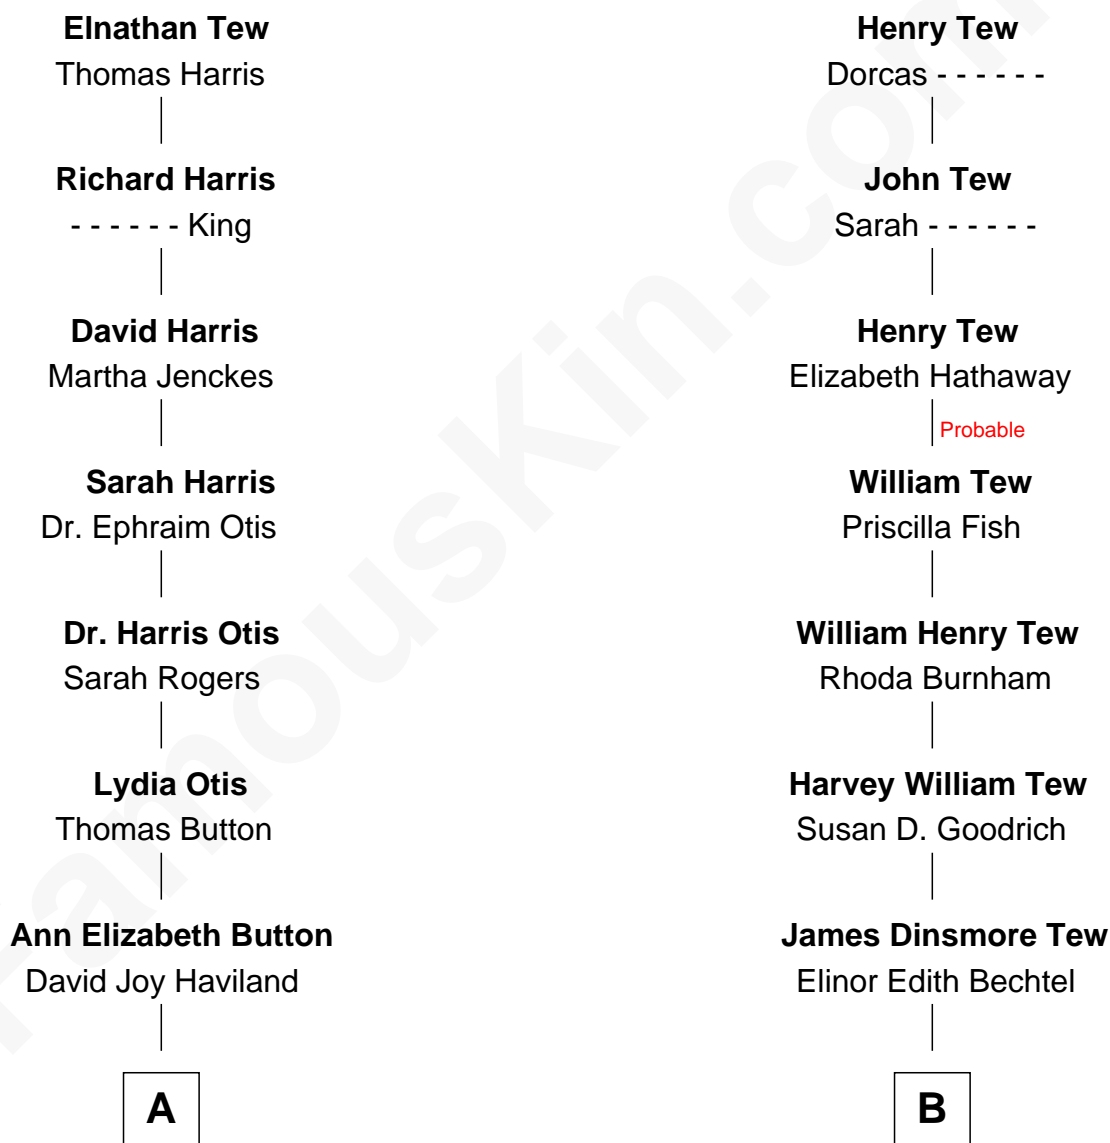

# FamousKin.com Relationship Chart of

**Willis Carrier**

*Inventor of Air Conditioning*

8th cousin 1 time removed of

**Paget Brewster**

*TV Actress*

**Richard Tew**  
Mary Clarke

**A**