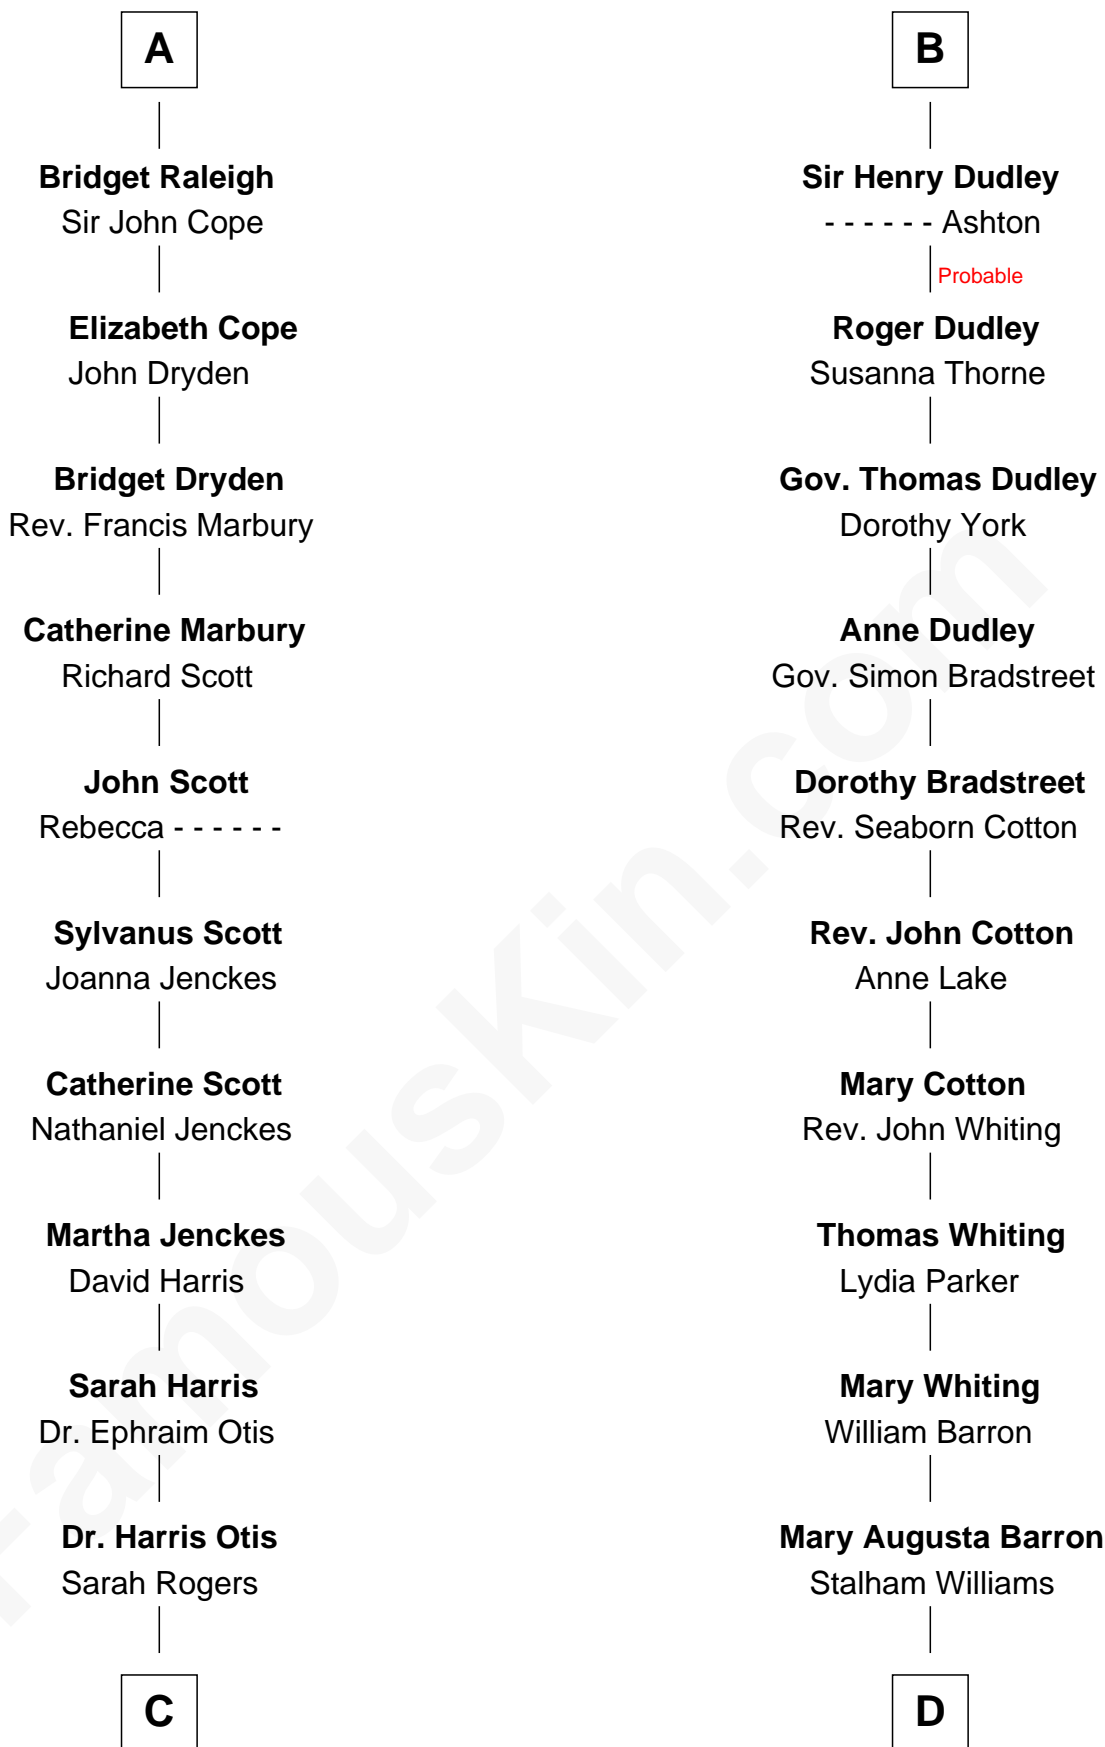

# FamousKin.com Relationship Chart of

**Willis Carrier**

*Inventor of Air Conditioning*

19th cousin 1 time removed of

**James Sherman**

*27th U.S. Vice-President*

**Edmund Fitzalan**

Alice de Warenne

**C**

**Lydia Otis**

Thomas Button

**Ann Elizabeth Button**

David Joy Haviland

**Elizabeth R. Haviland**

Duane Williams Carrier

**Willis Carrier**