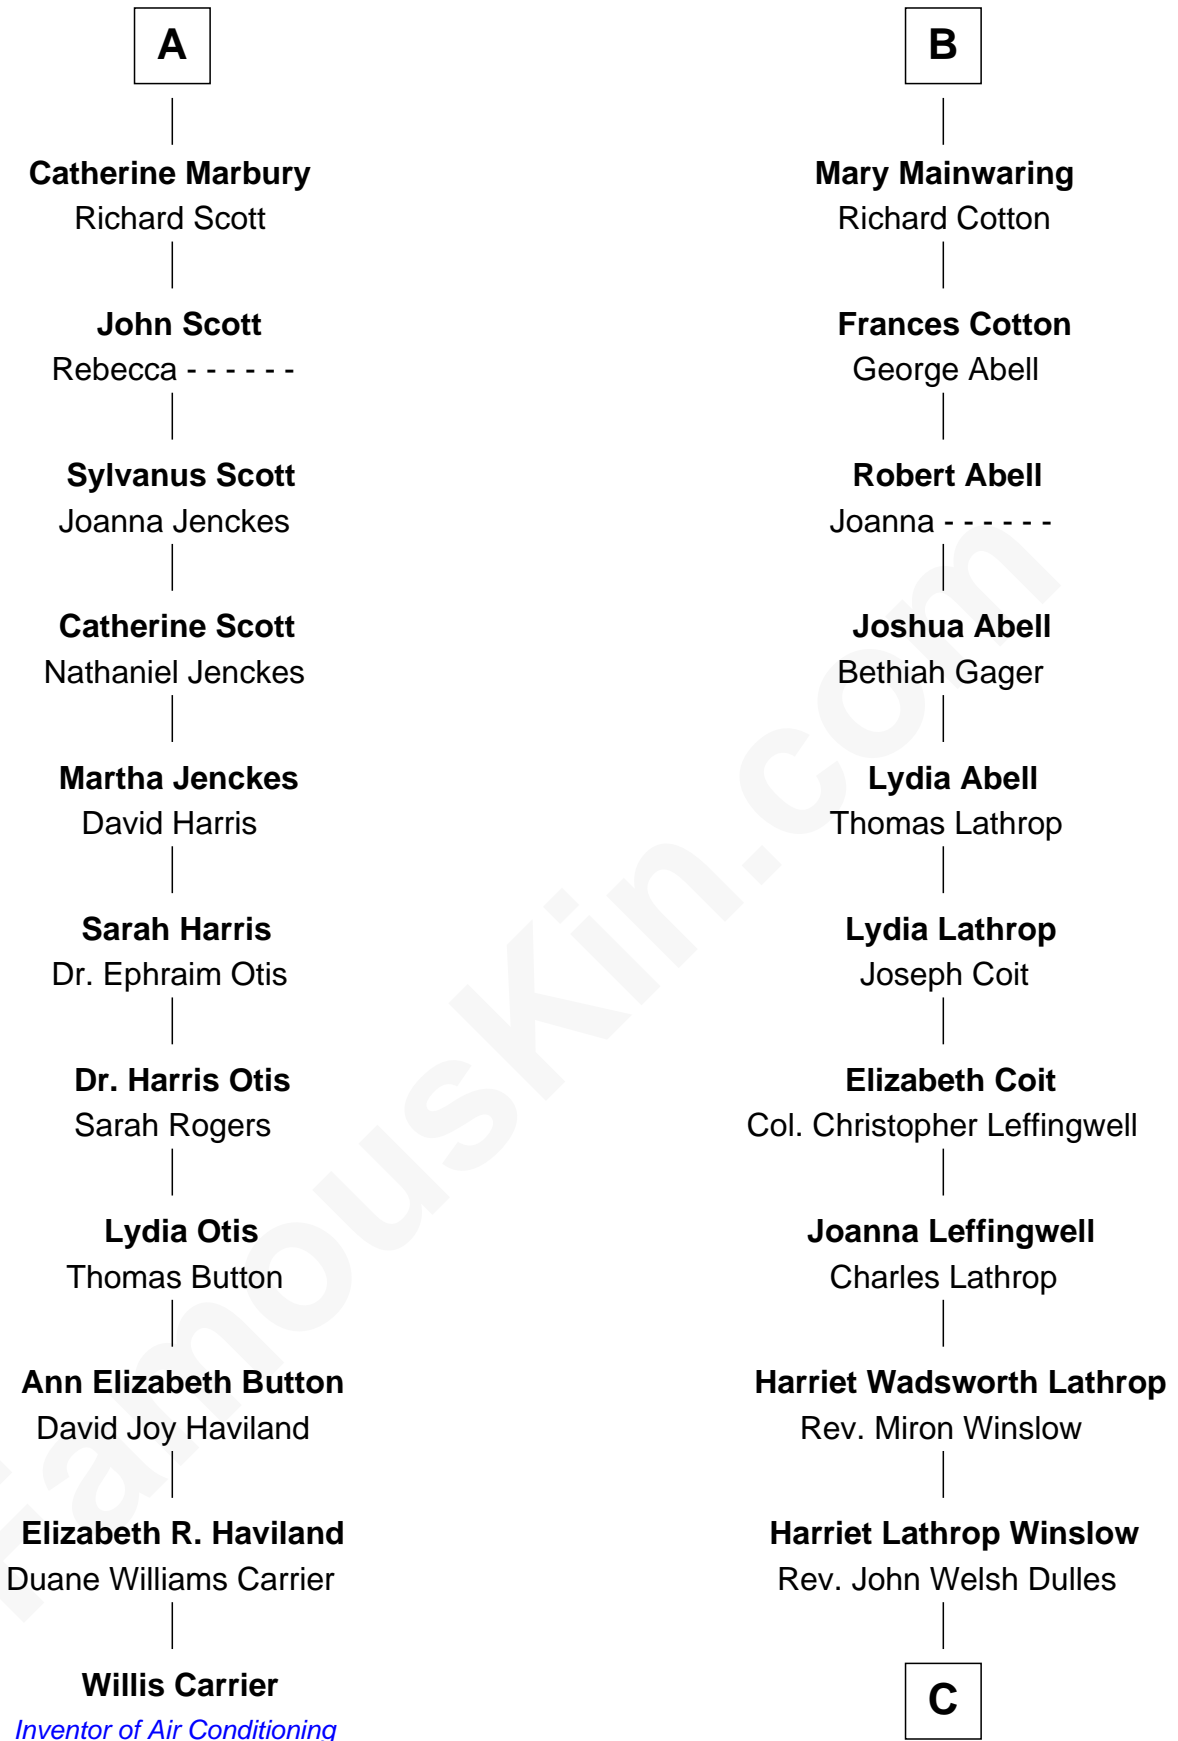

# FamousKin.com Relationship Chart of

**Willis Carrier**

*Inventor of Air Conditioning*

17th cousin 1 time removed of

**John Foster Dulles**

*52nd U.S. Secretary of State*

**C**

Allen Macy Dulles

Edith Foster

John Foster Dulles

*52nd U.S. Secretary of State*

FamousKin.com