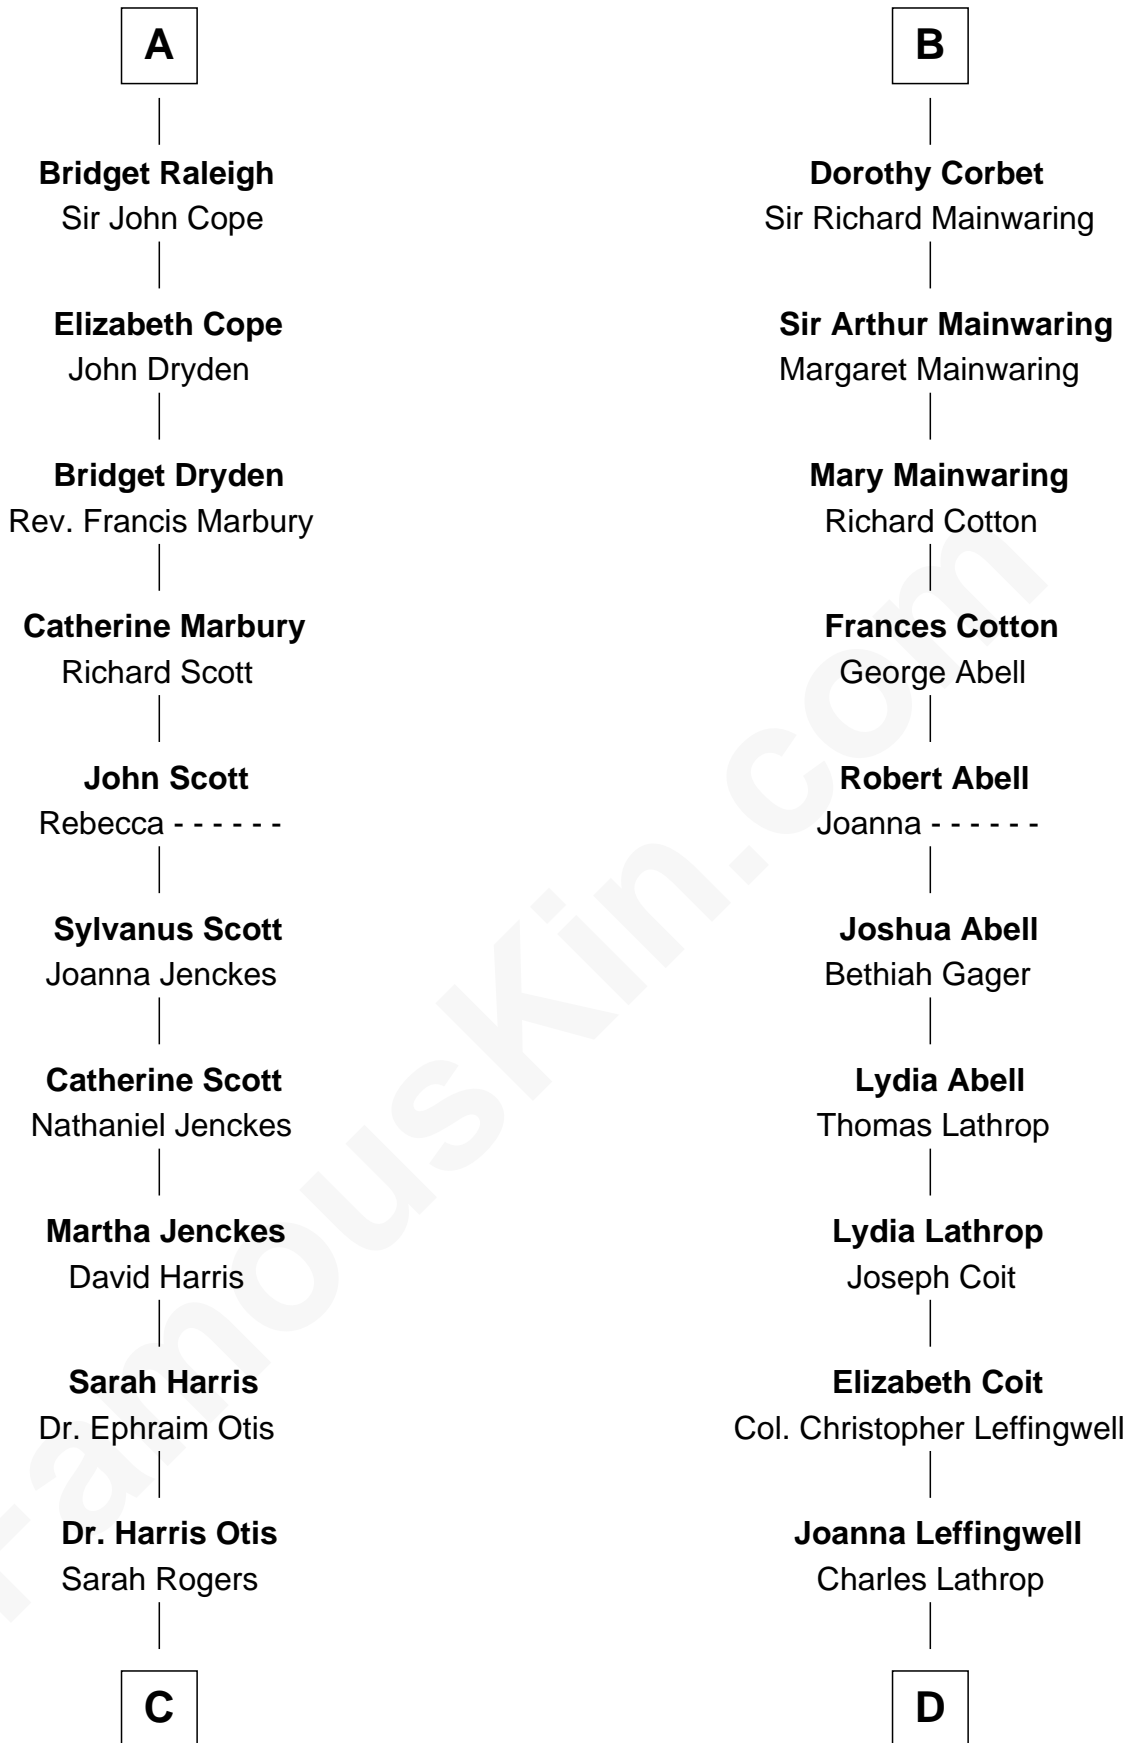

FamousKin.com Relationship Chart of

Willis Carrier

Inventor of Air Conditioning

20th cousin of

John Foster Dulles

52nd U.S. Secretary of State

Edmund Fitzalan

Alice de Warenne