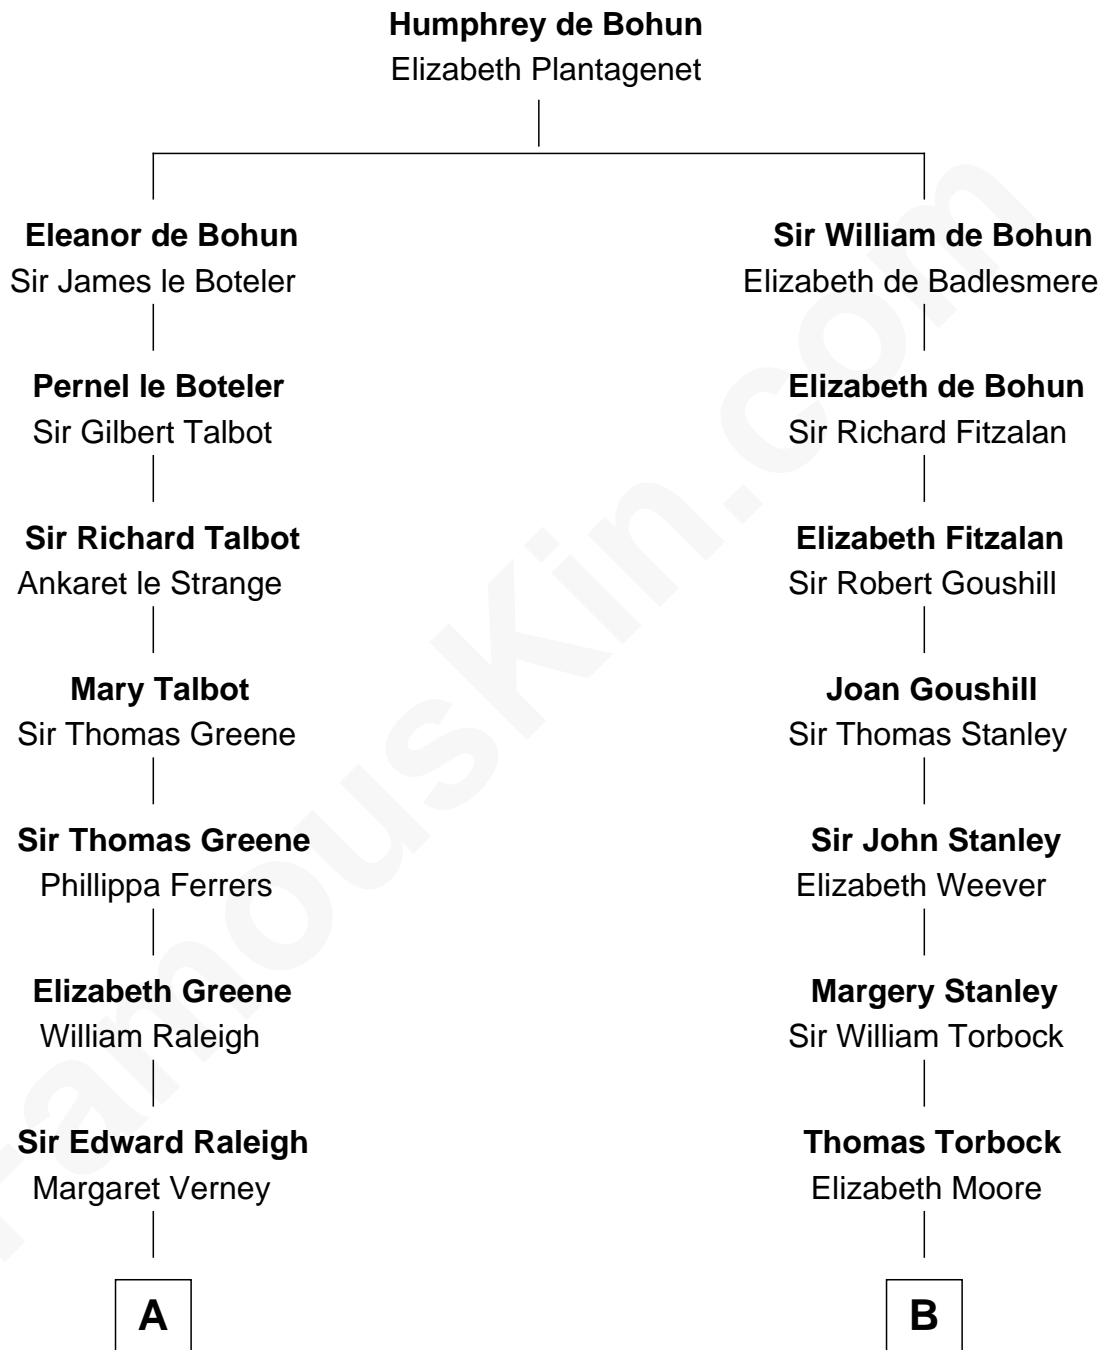

# FamousKin.com Relationship Chart of

**Willis Carrier**

*Inventor of Air Conditioning*

18th cousin 3 times removed of

**Buckminster Fuller**

*Author, Architect, and Inventor*

**C**

**Dr. Harris Otis**

Sarah Rogers

**Lydia Otis**

Thomas Button

**Ann Elizabeth Button**

David Joy Haviland

**Elizabeth R. Haviland**

Duane Williams Carrier

**Willis Carrier**