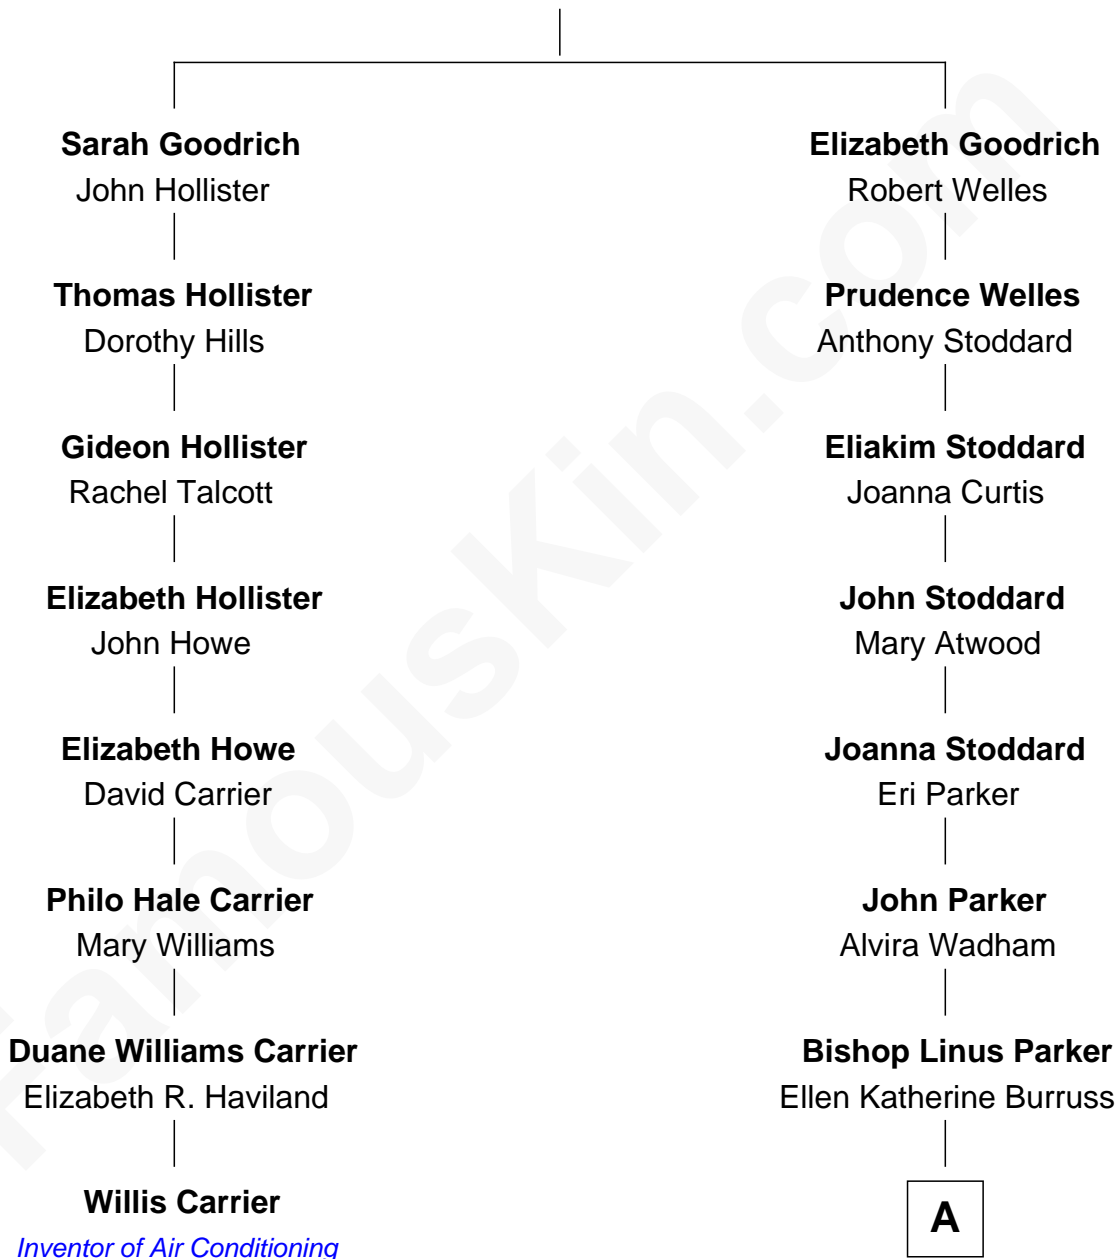

FamousKin.com Relationship Chart of

Willis Carrier

Inventor of Air Conditioning

7th cousin 3 times removed of

Ed Helms

TV and Movie Actor

William Goodrich

Sarah Marvin

A

Fitzgerald Sale Parker

Lucy Irvine Paxton

Fitzgerald Sale Parker

Frances Helen Jackson

Pamela Ann Parker

John A. Helms

Ed Helms