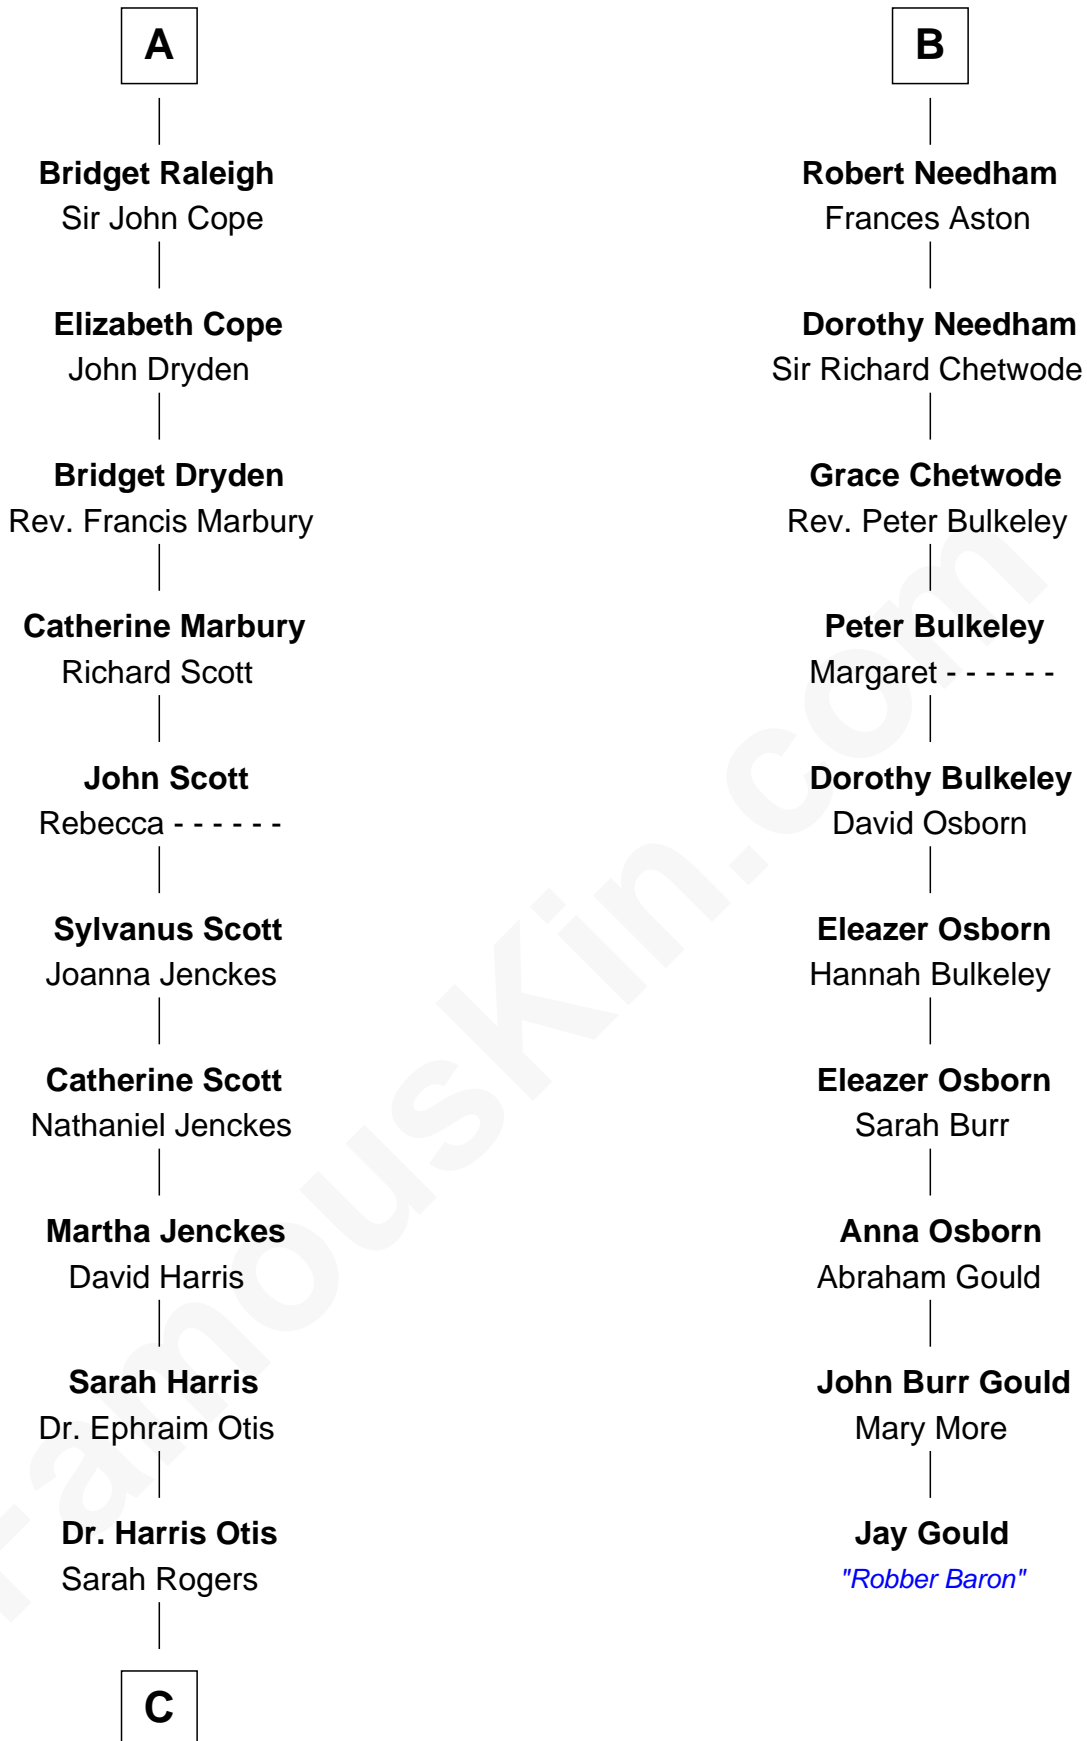

# FamousKin.com Relationship Chart of

**Willis Carrier**

*Inventor of Air Conditioning*

16th cousin 4 times removed of

**Jay Gould**

*American Railroad "Robber Baron"*

**Sir James le Boteler**

Eleanor de Bohun

**C**

—  
**Lydia Otis**

Thomas Button

—  
**Ann Elizabeth Button**

David Joy Haviland

—  
**Elizabeth R. Haviland**

Duane Williams Carrier

—  
**Willis Carrier**