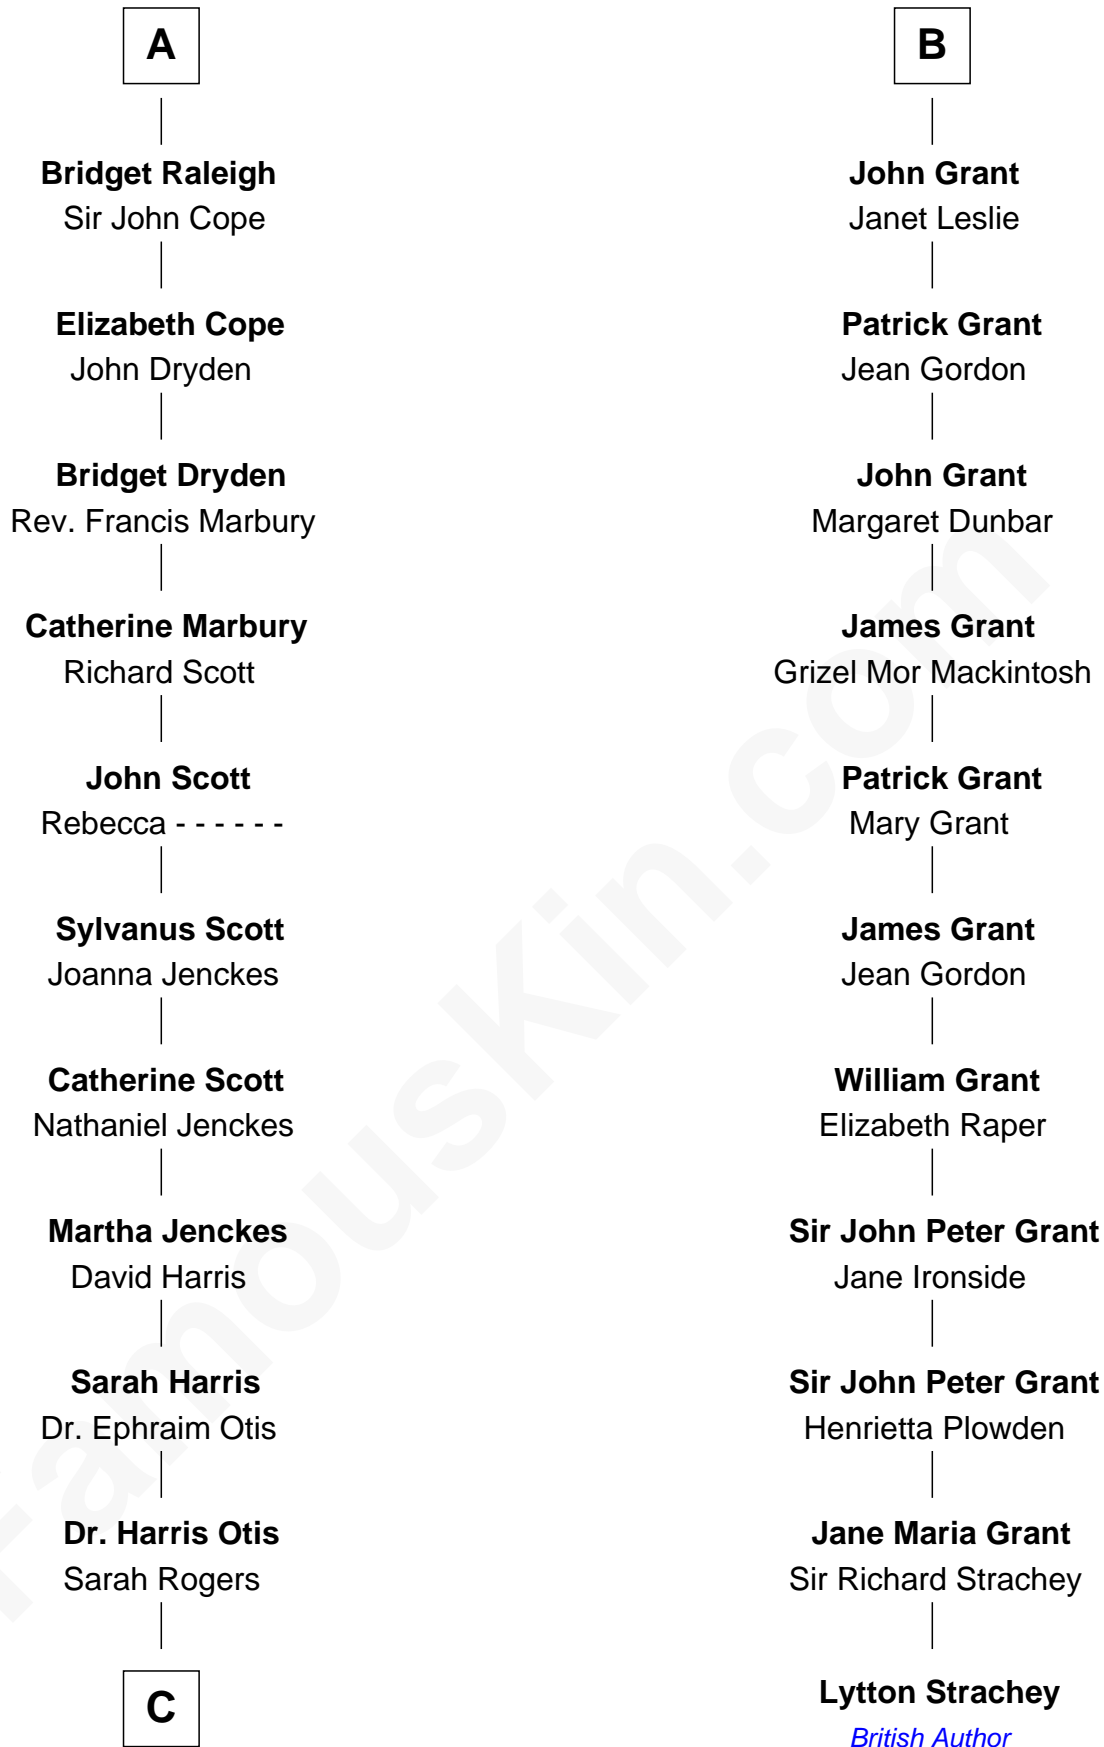

# FamousKin.com Relationship Chart of

**Willis Carrier**

*Inventor of Air Conditioning*

17th cousin 3 times removed of

**Lytton Strachey**

*Author and Co-Founder of Bloomsbury Group*

**Edmund Fitzalan**

Alice de Warenne

**C**

—  
**Lydia Otis**

Thomas Button

—  
**Ann Elizabeth Button**

David Joy Haviland

—  
**Elizabeth R. Haviland**

Duane Williams Carrier

—  
**Willis Carrier**