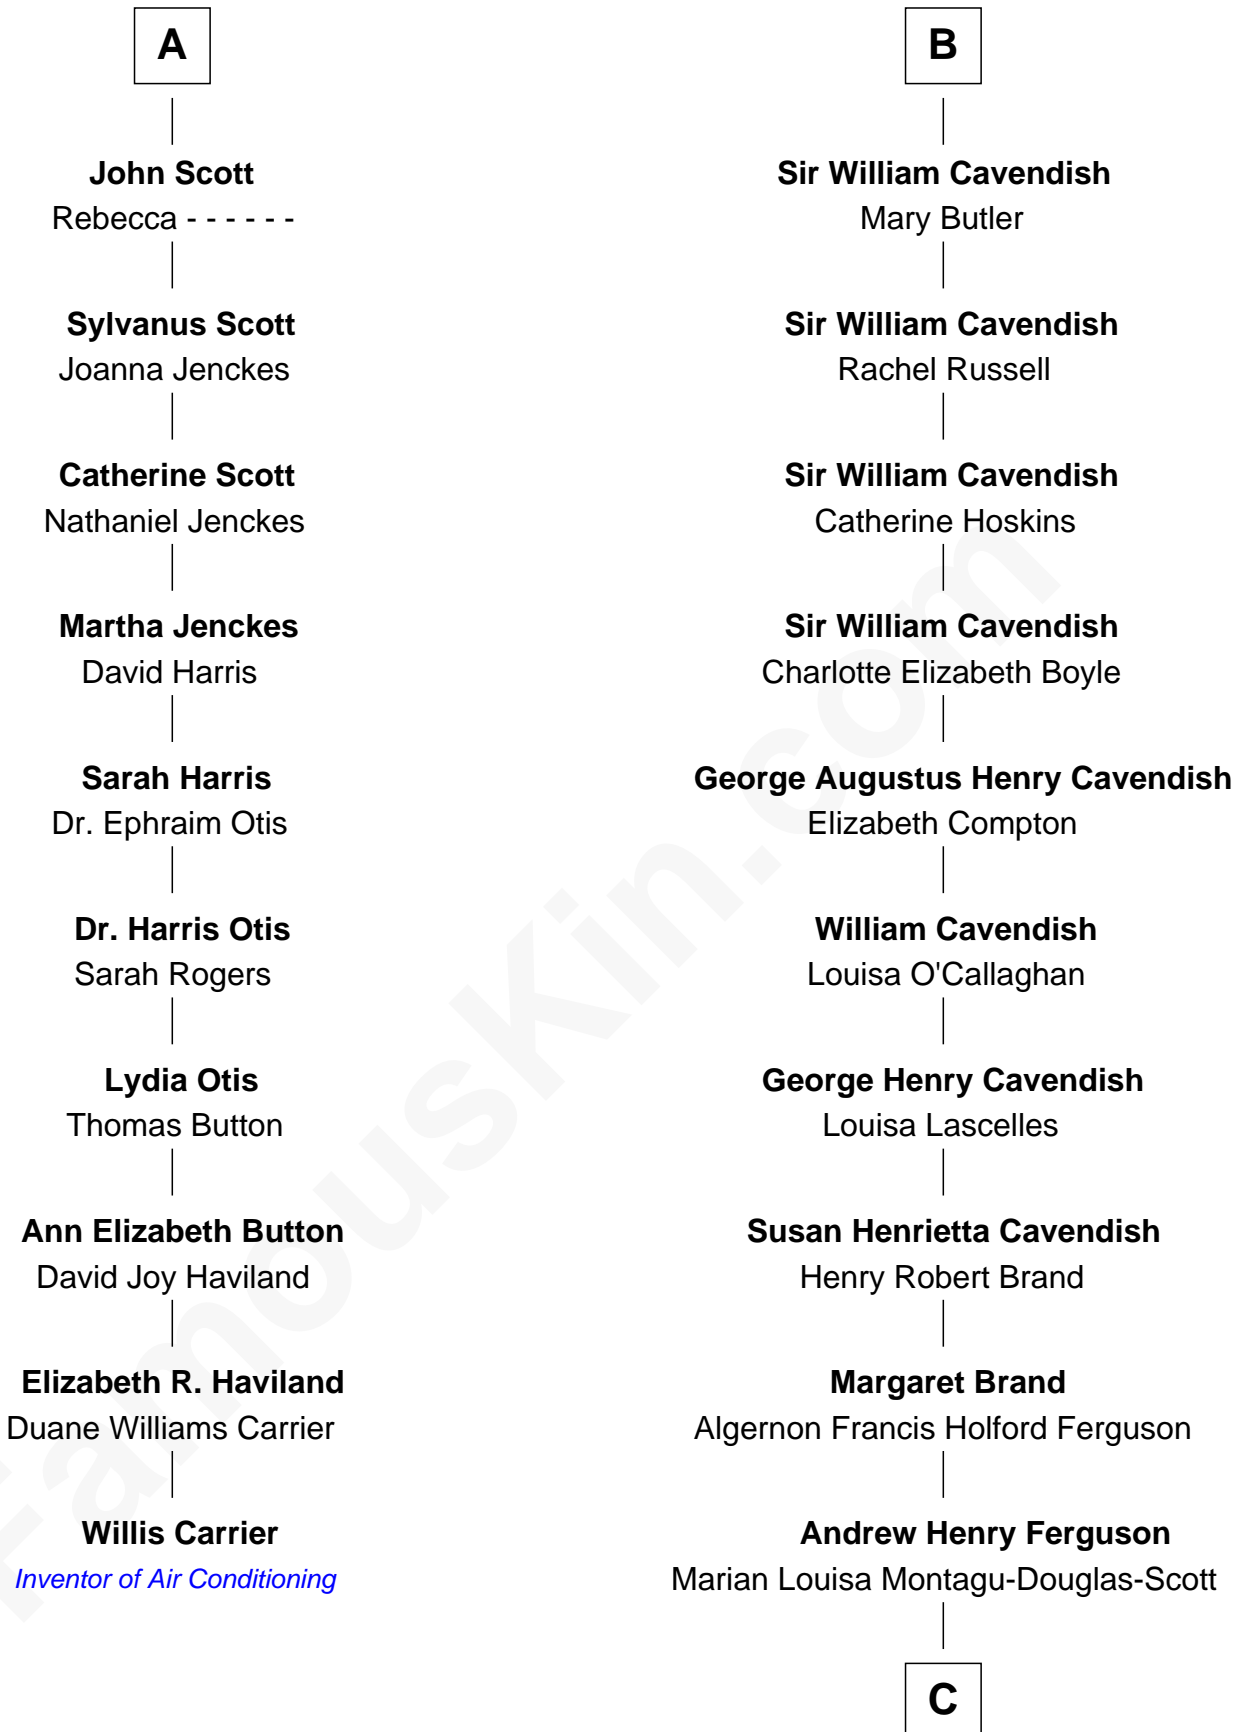

# FamousKin.com Relationship Chart of

**Willis Carrier**

*Inventor of Air Conditioning*

16th cousin 2 times removed of

**Sarah Ferguson**

*Duchess of York*

C

Ronald Ivor Ferguson

Susan Mary Wright

Sarah Ferguson

*Duchess of York*

FamousKin.com