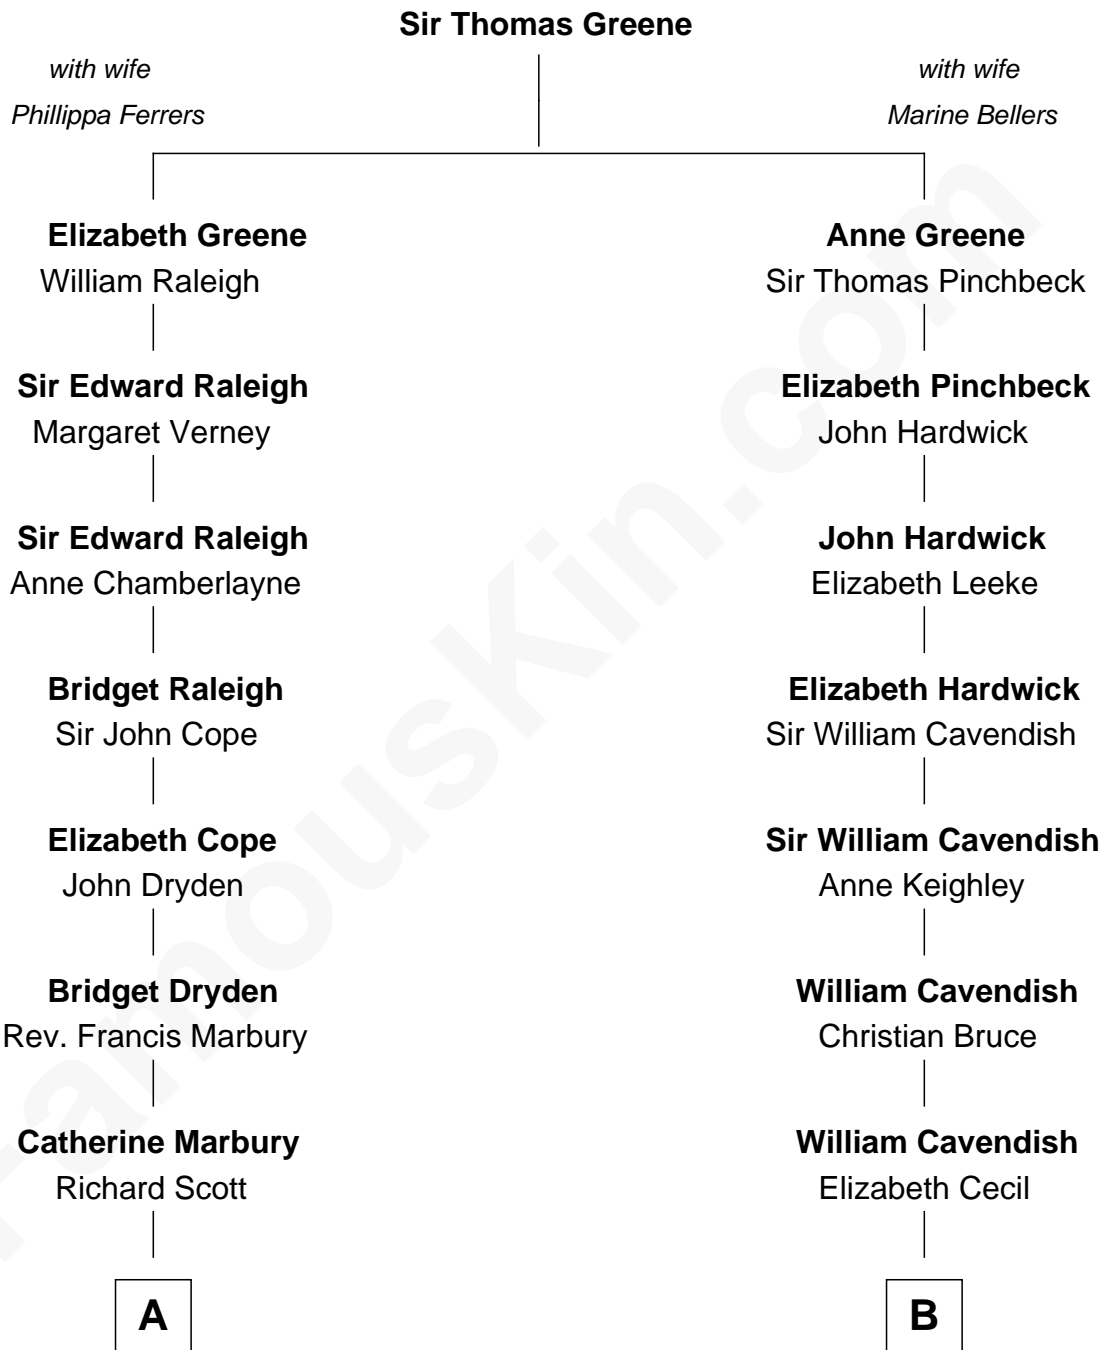

# FamousKin.com Relationship Chart of

**Willis Carrier**

*Inventor of Air Conditioning*

16th cousin 2 times removed of

**Sarah Ferguson**

*Duchess of York*

C

Ronald Ivor Ferguson

Susan Mary Wright

Sarah Ferguson

*Duchess of York*

FamousKin.com