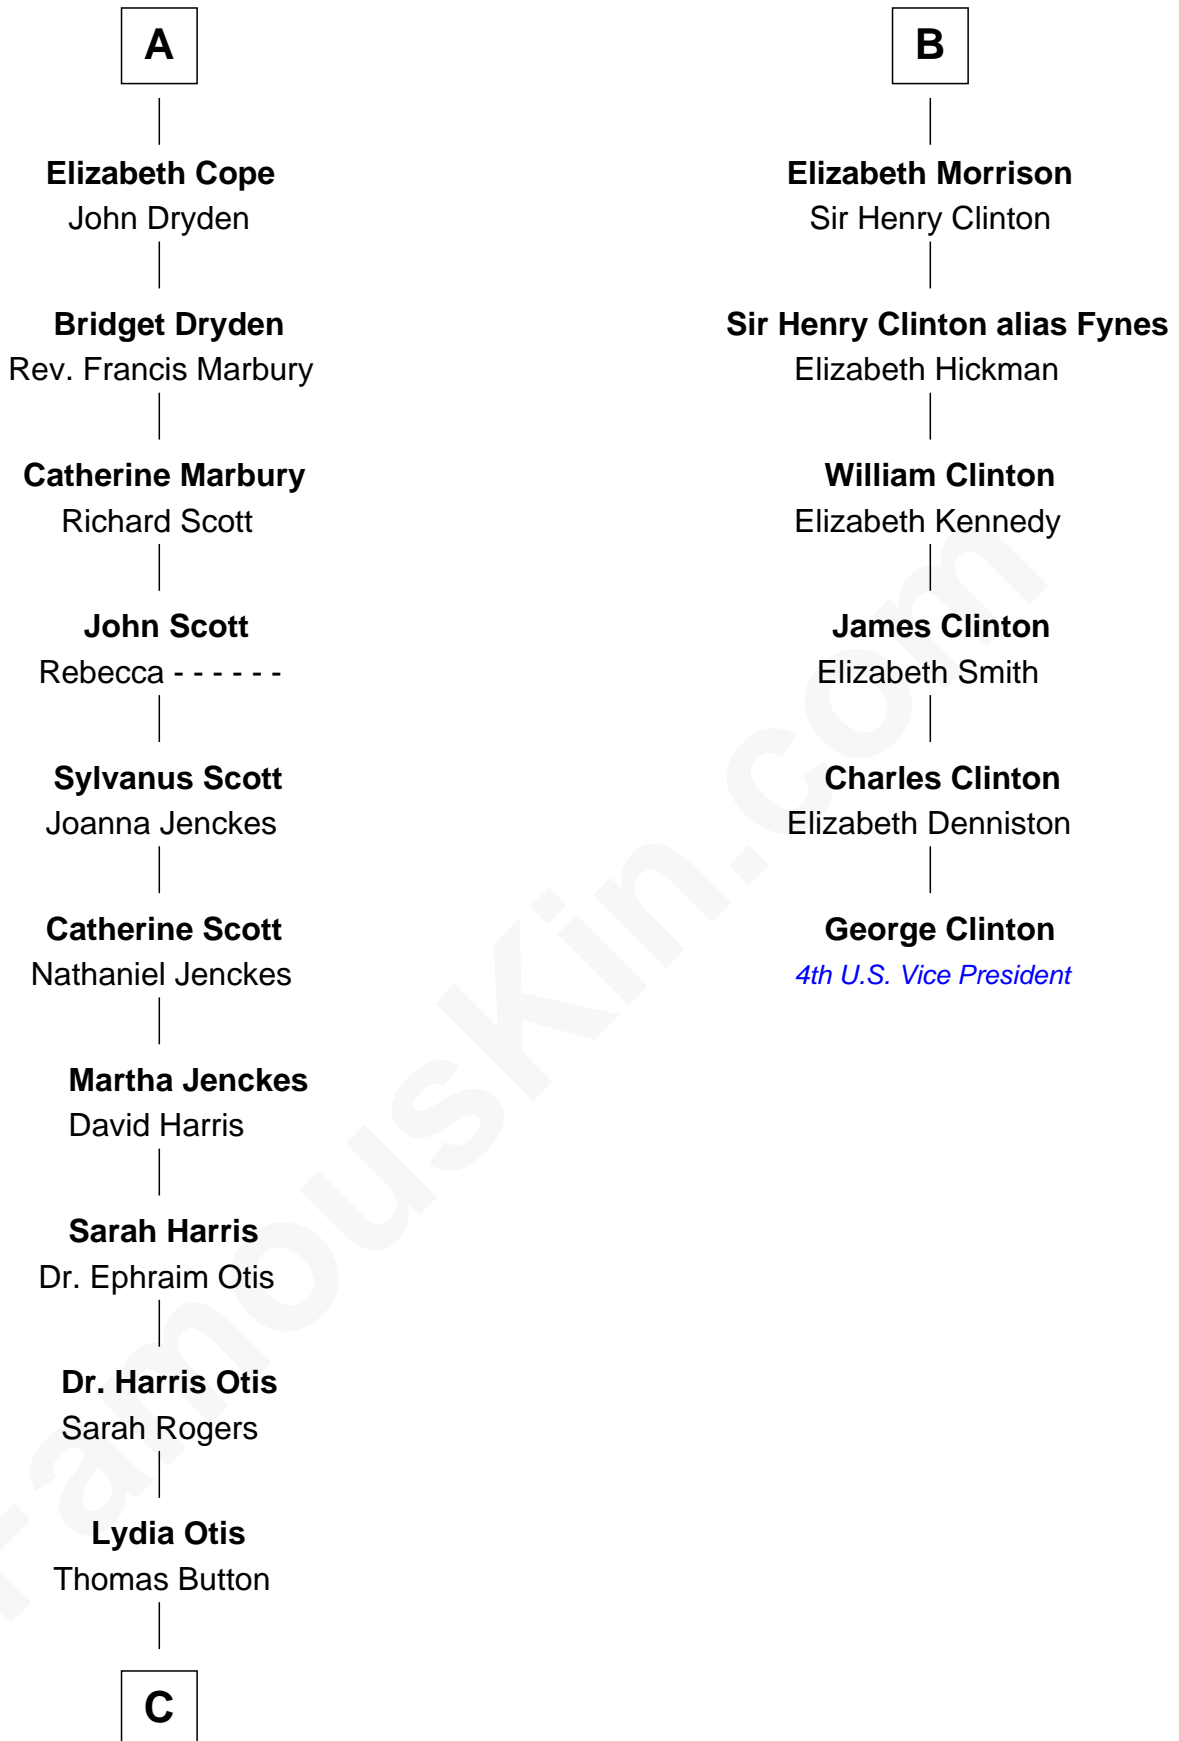

# FamousKin.com Relationship Chart of

**Willis Carrier**

*Inventor of Air Conditioning*

12th cousin 7 times removed of

**George Clinton**

*4th U.S. Vice President*

**Ralph de Stafford**

Margaret de Audley

Thomas de Ros

**Margaret de Ros**

Sir Reynold Grey

**Sir John Grey**

Constance de Holand

**Sir Edmund Grey**

Katherine Percy

**George Grey**

Catherine Herbert

**Anne Grey**

Sir John Hussey

**Bridget Hussey**

Sir Richard Morrison

**B**

**C**

—  
**Ann Elizabeth Button**