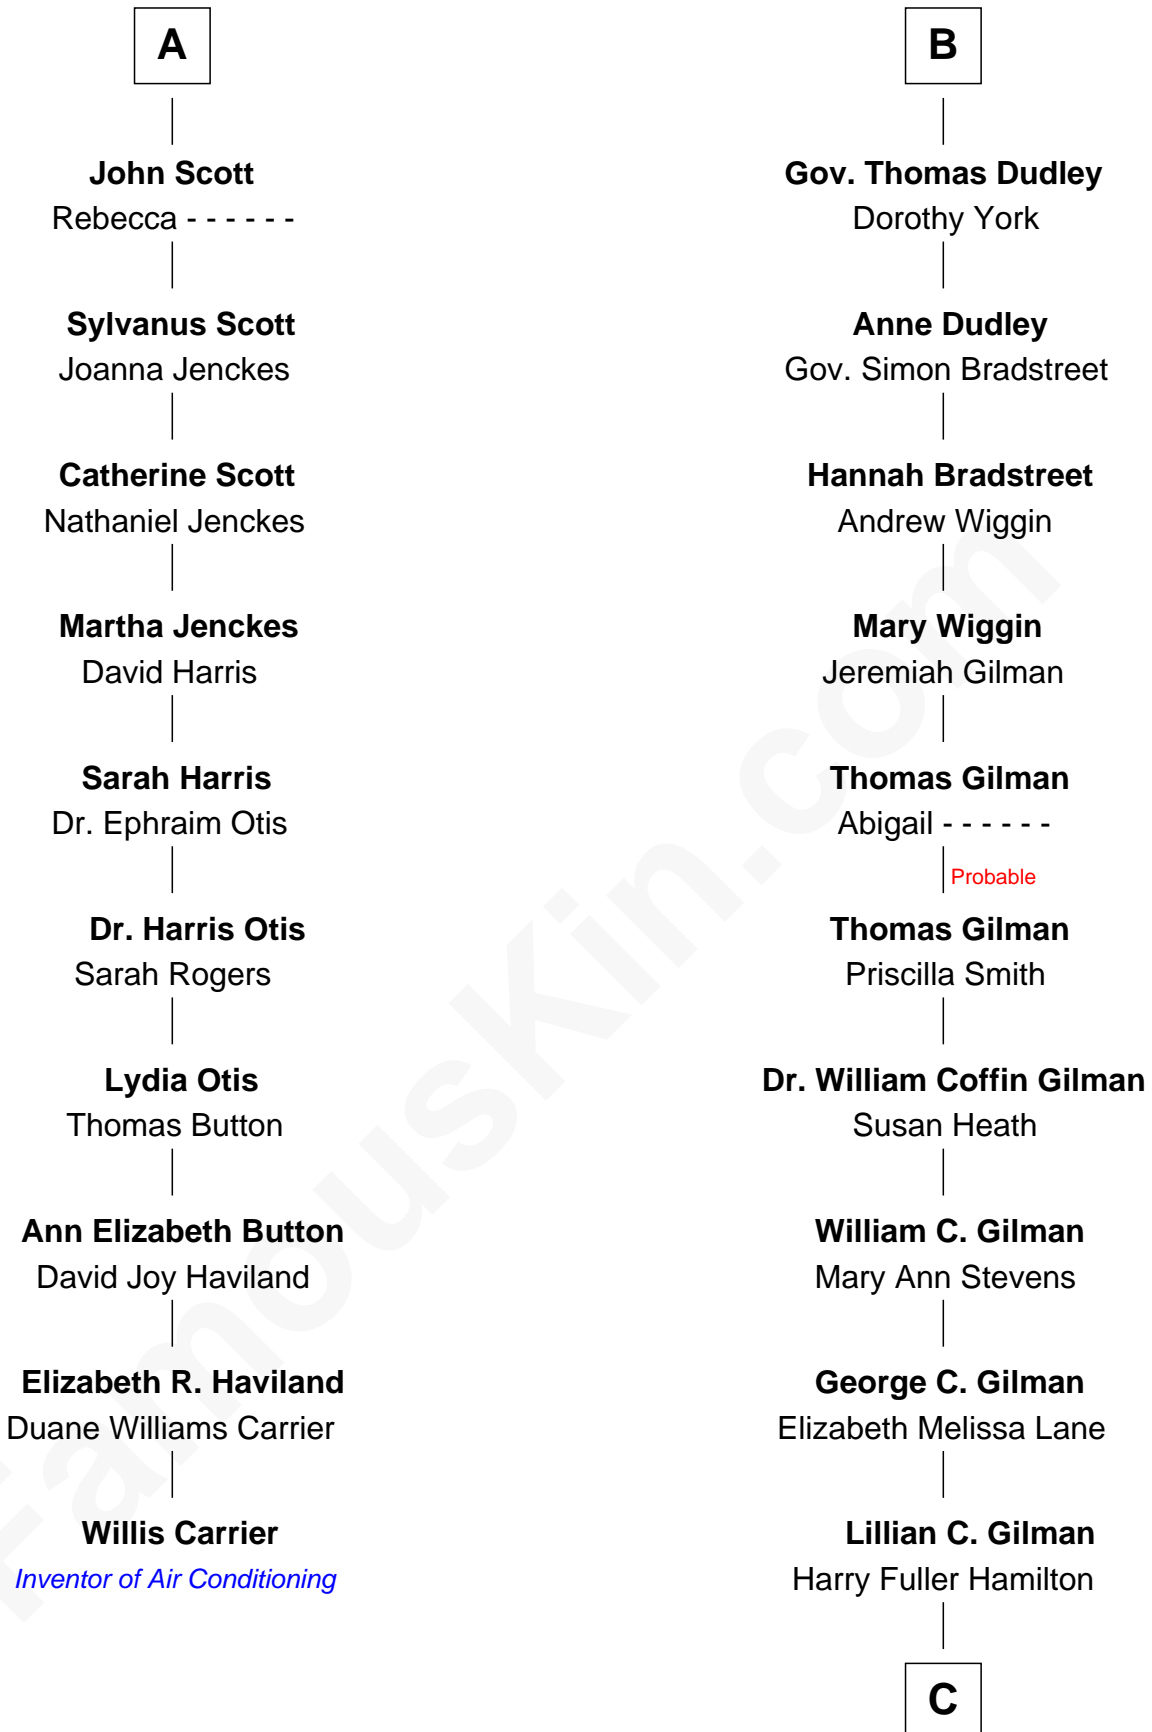

# FamousKin.com Relationship Chart of

**Willis Carrier**

*Inventor of Air Conditioning*

16th cousin 2 times removed of

**George Hamilton**

*TV and Movie Actor*

**Sir Walter Blount**

Sancha de Ayala

**Sir Thomas Blount**  
Margaret de Gresley

**Sir Thomas Blount**  
Agnes Hawley

**Anne Blount**  
William Marbury

**Robert Marbury**  
Katherine Williamson

**William Marbury**  
Agnes Lenton

**Rev. Francis Marbury**  
Bridget Dryden

**Catherine Marbury**  
Richard Scott

**A**

**Constance Blount**  
Sir John Sutton

**Sir John Sutton**  
Elizabeth Berkeley

**Sir Edmund Sutton**  
Joyce Tiptoft

**Sir Edward Sutton**  
Cecily Willoughby

**Sir John Sutton**  
Cecily Grey

**Sir Henry Dudley**  
----- Ashton

*Probable*

**Roger Dudley**  
Susanna Thorne

**B**

C

George William Hamilton

Anne Lucille Stevens

George Hamilton