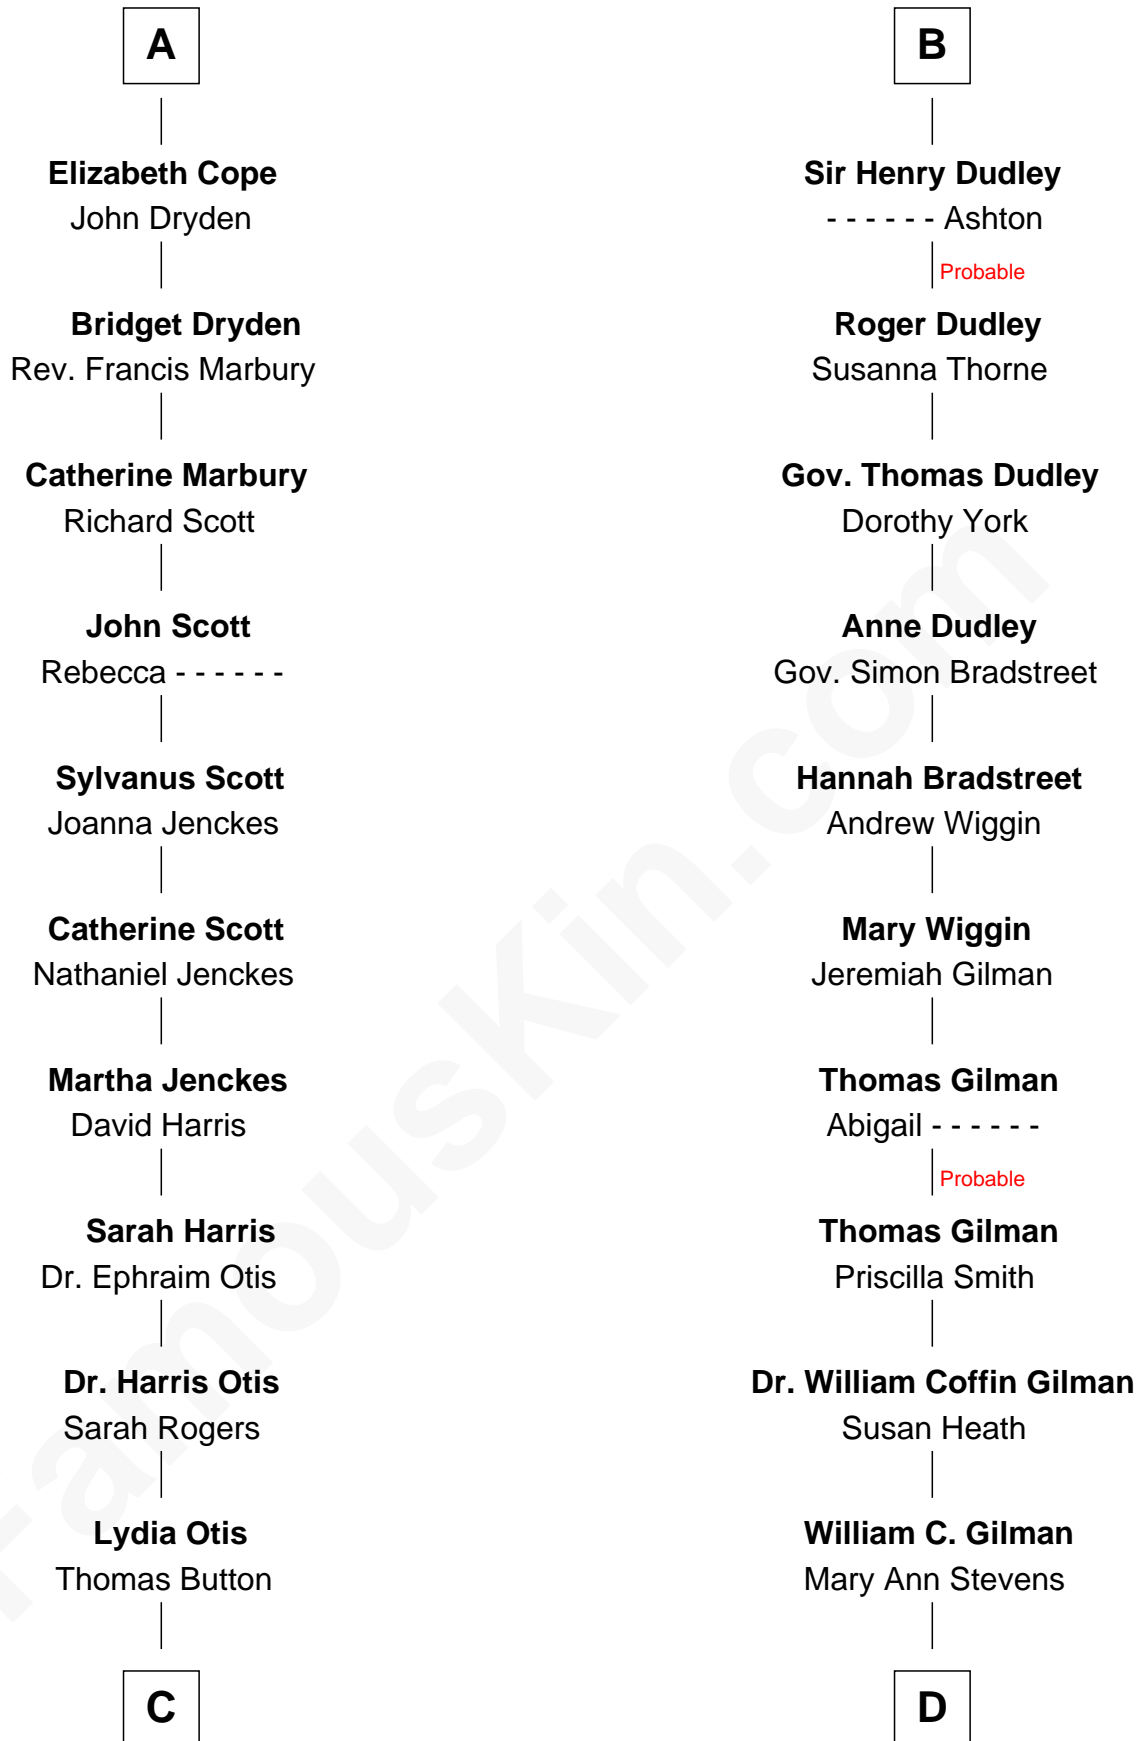

FamousKin.com Relationship Chart of

Willis Carrier

Inventor of Air Conditioning

19th cousin 1 time removed of

George Hamilton

TV and Movie Actor

Ralph de Stafford

Margaret de Audley

Elizabeth de Stafford

John de Ferrers

Robert de Ferrers

Margaret Despencer

Phillippa Ferrers

Sir Thomas Greene

Elizabeth Greene

William Raleigh

Thomas de Ros

Margaret de Ros

Sir Reynold Grey

Margaret Grey

Sir William Bonville

William Bonville

Elizabeth Harington

William Bonville

Katherine Neville

Cecily Bonville

Thomas Grey

Cecily Grey

Sir John Sutton

B

C

Ann Elizabeth Button