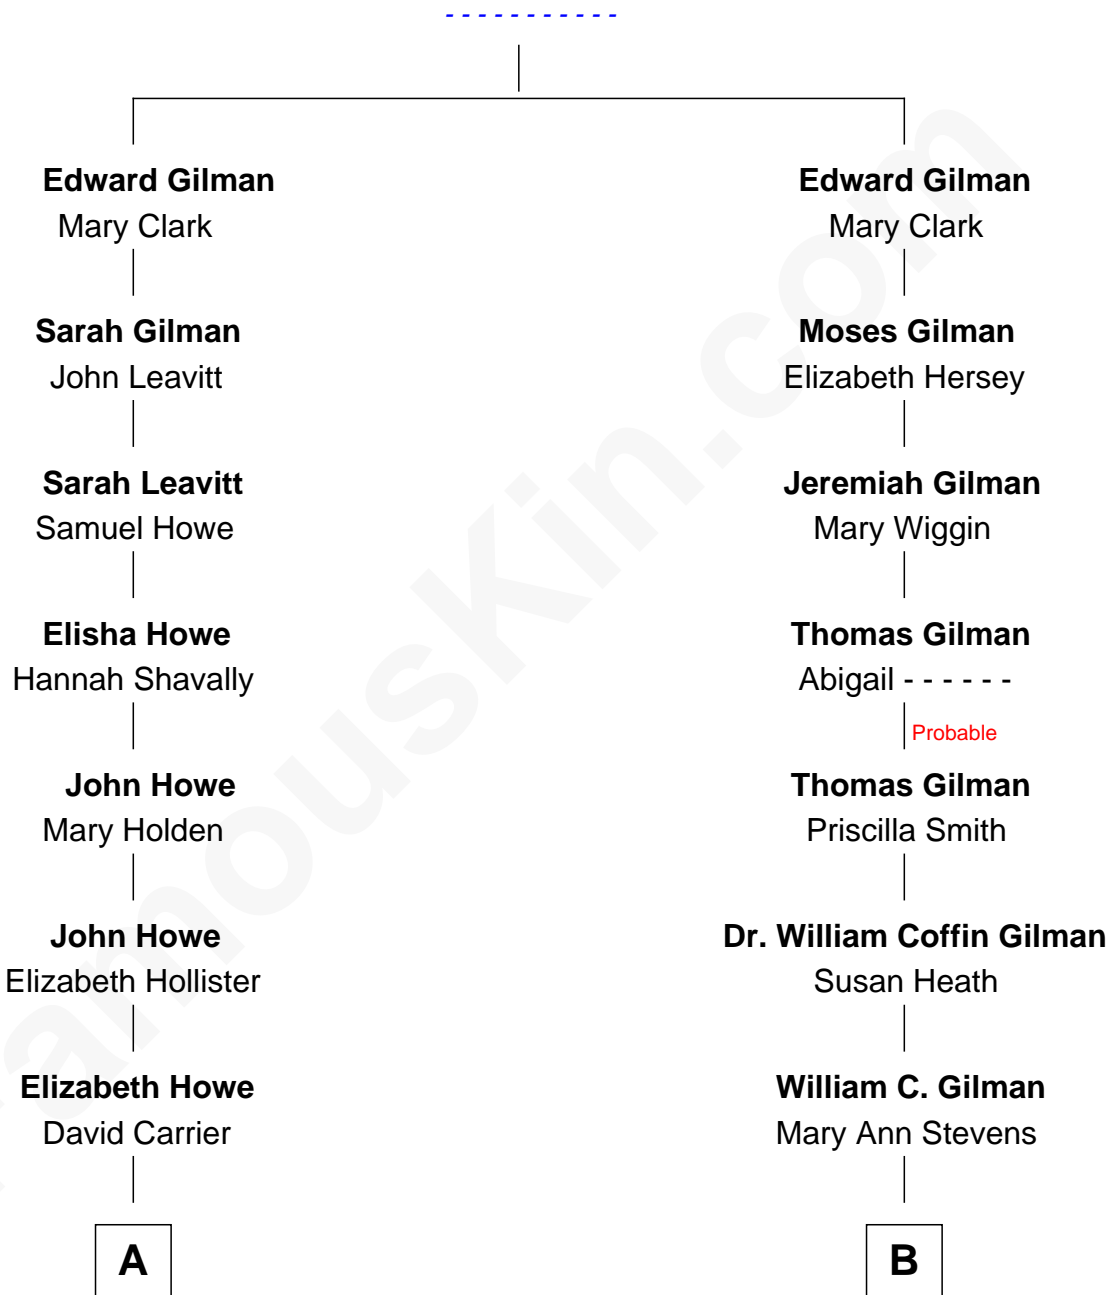

FamousKin.com Relationship Chart of

Willis Carrier

Inventor of Air Conditioning

9th cousin 1 time removed of

George Hamilton

TV and Movie Actor

Edward Gilman

A

Philo Hale Carrier

Mary Williams

Duane Williams Carrier

Elizabeth R. Haviland

Willis Carrier

Inventor of Air Conditioning

B

George C. Gilman

Elizabeth Melissa Lane

Lillian C. Gilman

Harry Fuller Hamilton

George William Hamilton

Anne Lucille Stevens

George Hamilton

TV and Movie Actor