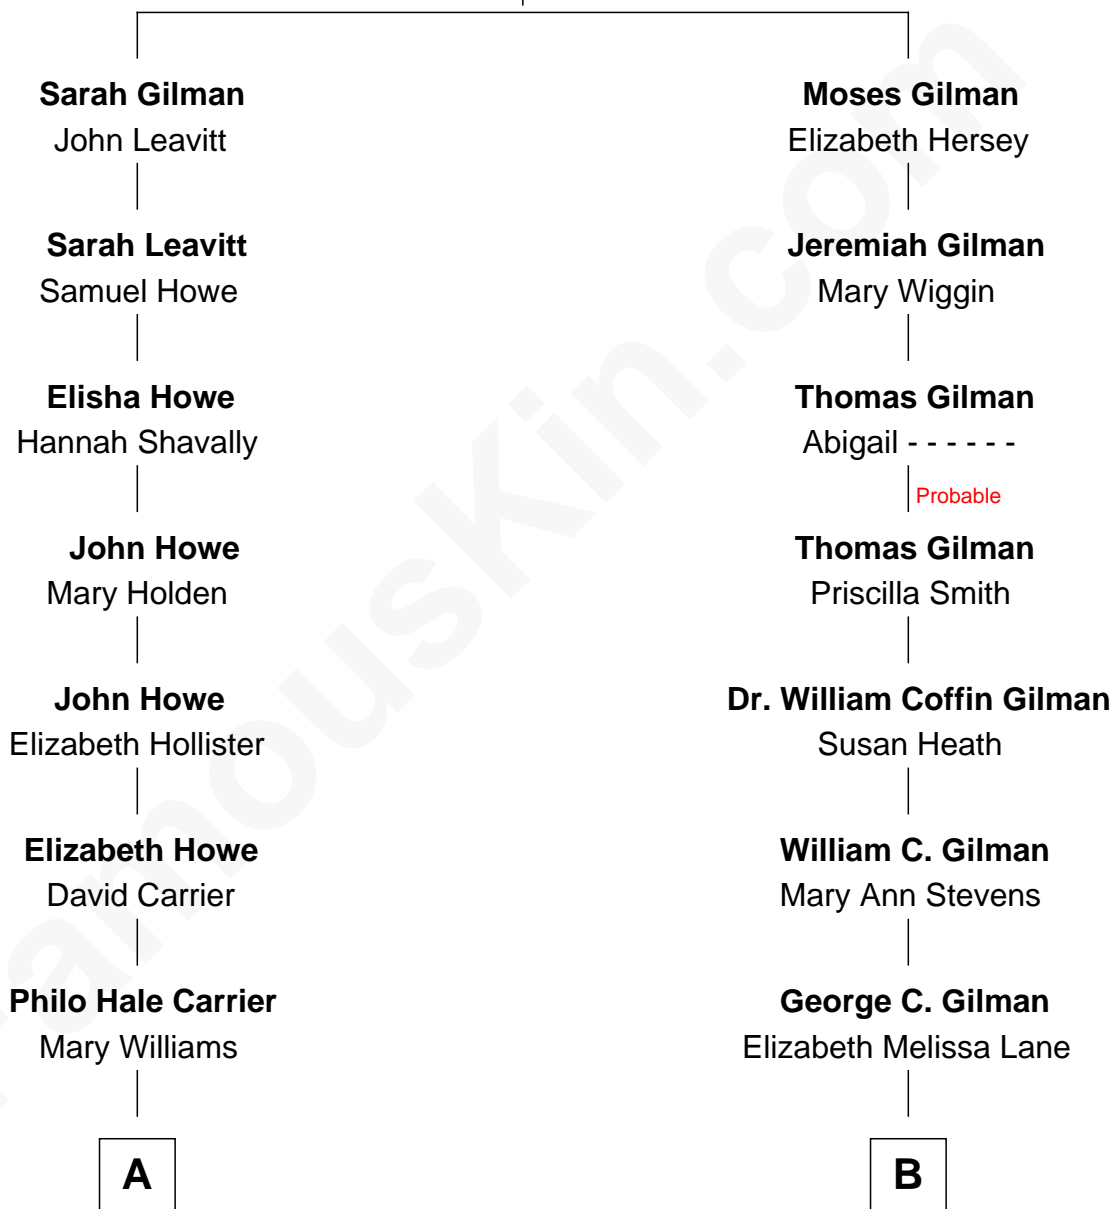

# FamousKin.com Relationship Chart of

**Willis Carrier**

*Inventor of Air Conditioning*

8th cousin 1 time removed of

**George Hamilton**

*TV and Movie Actor*

**Edward Gilman**

Mary Clark

**A**

**Duane Williams Carrier**

Elizabeth R. Haviland

**Willis Carrier**

*Inventor of Air Conditioning*

**B**

**Lillian C. Gilman**

Harry Fuller Hamilton

**George William Hamilton**

Anne Lucille Stevens

**George Hamilton**

*TV and Movie Actor*

FamousKin.com