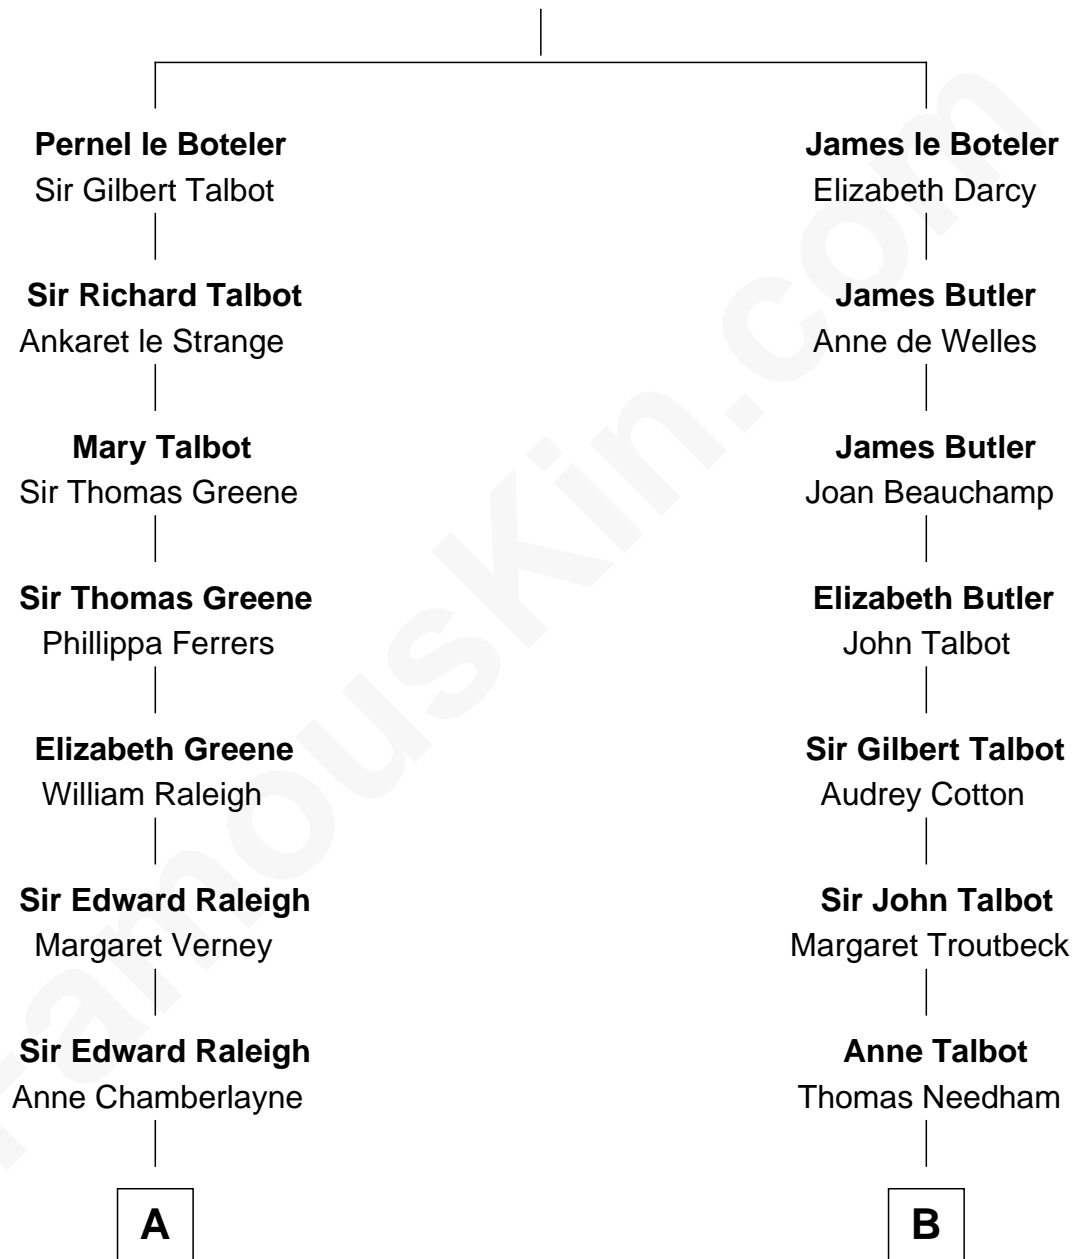

# FamousKin.com Relationship Chart of

**Willis Carrier**

*Inventor of Air Conditioning*

19th cousin 1 time removed of

**Dick Clark**

*Radio and TV Host*

**Sir James le Boteler**

Eleanor de Bohun