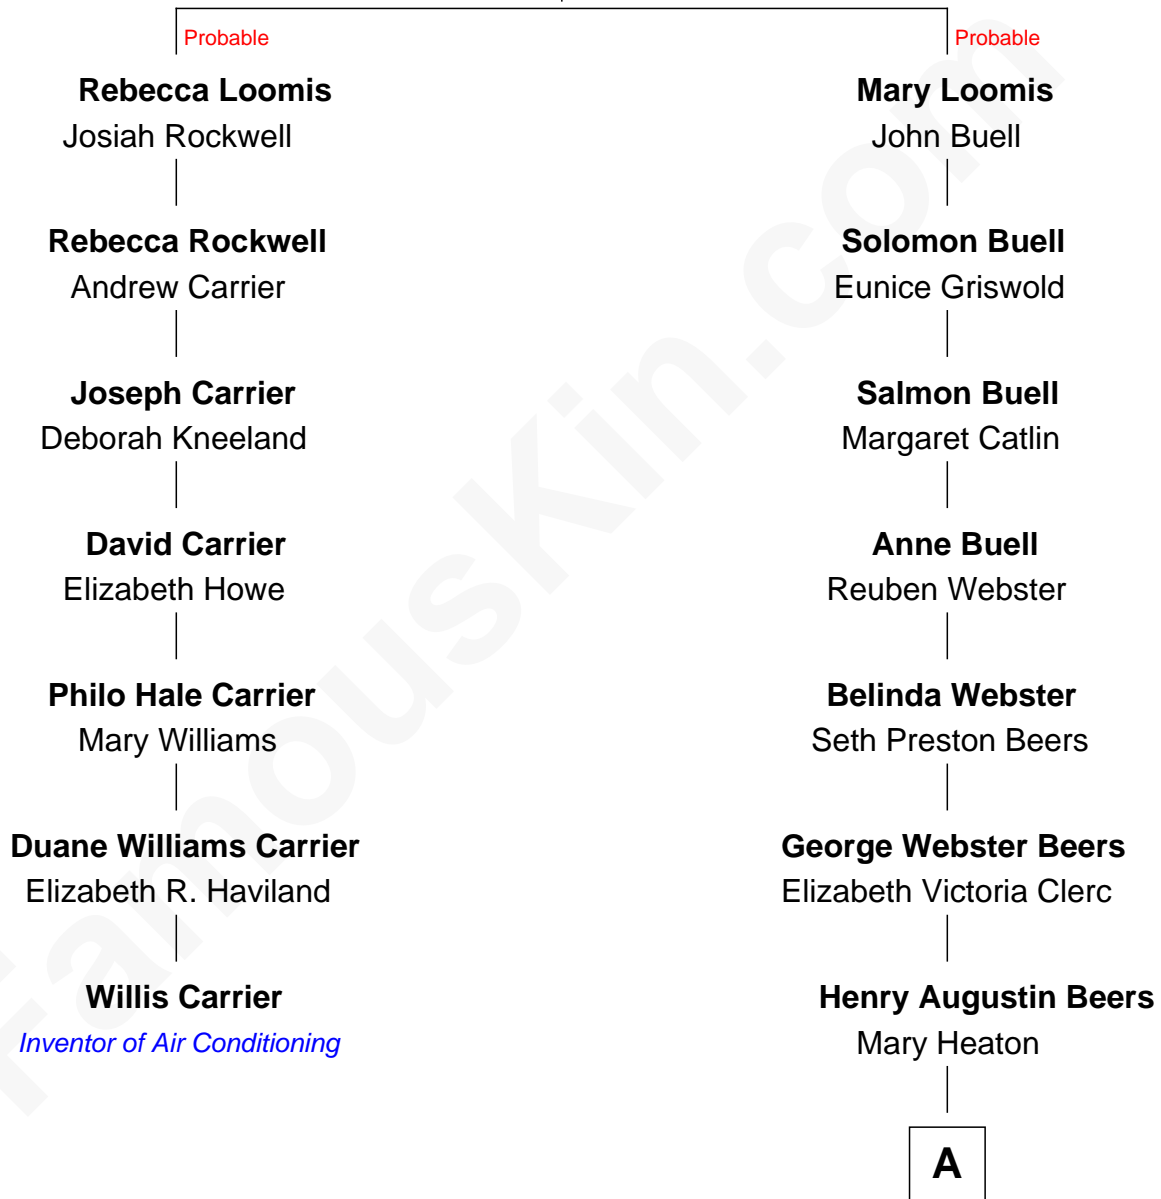

# FamousKin.com Relationship Chart of

**Willis Carrier**

*Inventor of Air Conditioning*

6th cousin 3 times removed of

**James Spader**

*TV and Movie Actor*

**John Loomis**

A

**Mary Heaton Beers**  
Vanderbilt Reginald Spader

**Stoddard Greenwood Spader**  
Jean Fraser

**James Spader**  
*TV and Movie Actor*