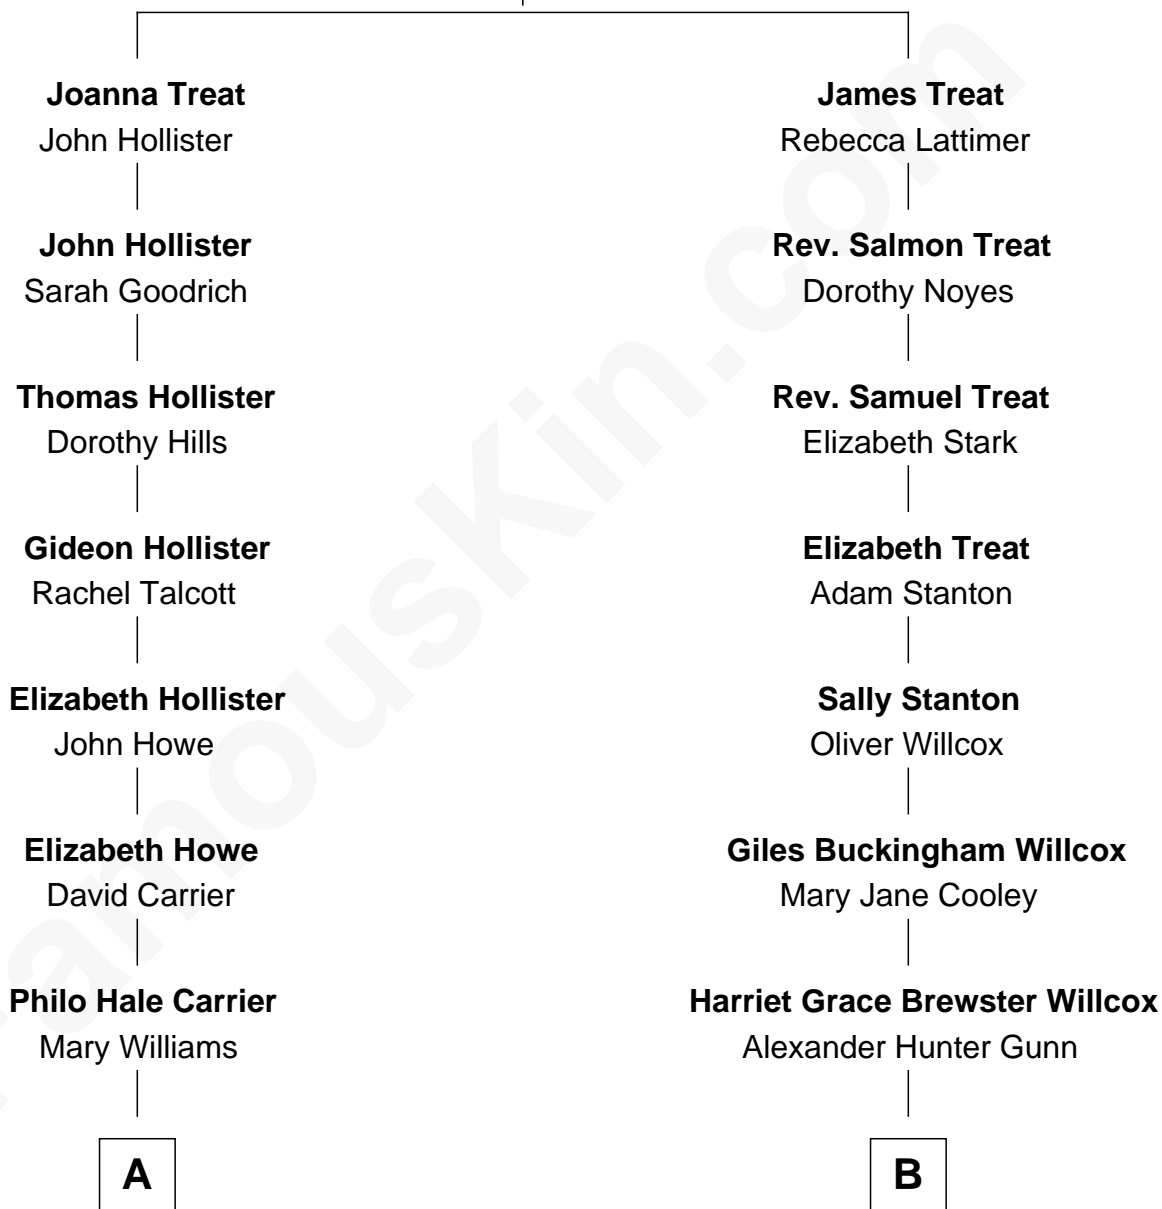

FamousKin.com Relationship Chart of

Willis Carrier

Inventor of Air Conditioning

8th cousin 1 time removed of

Elisabeth Shue

TV and Movie Actress

Richard Treat
Alice Gaylord

A