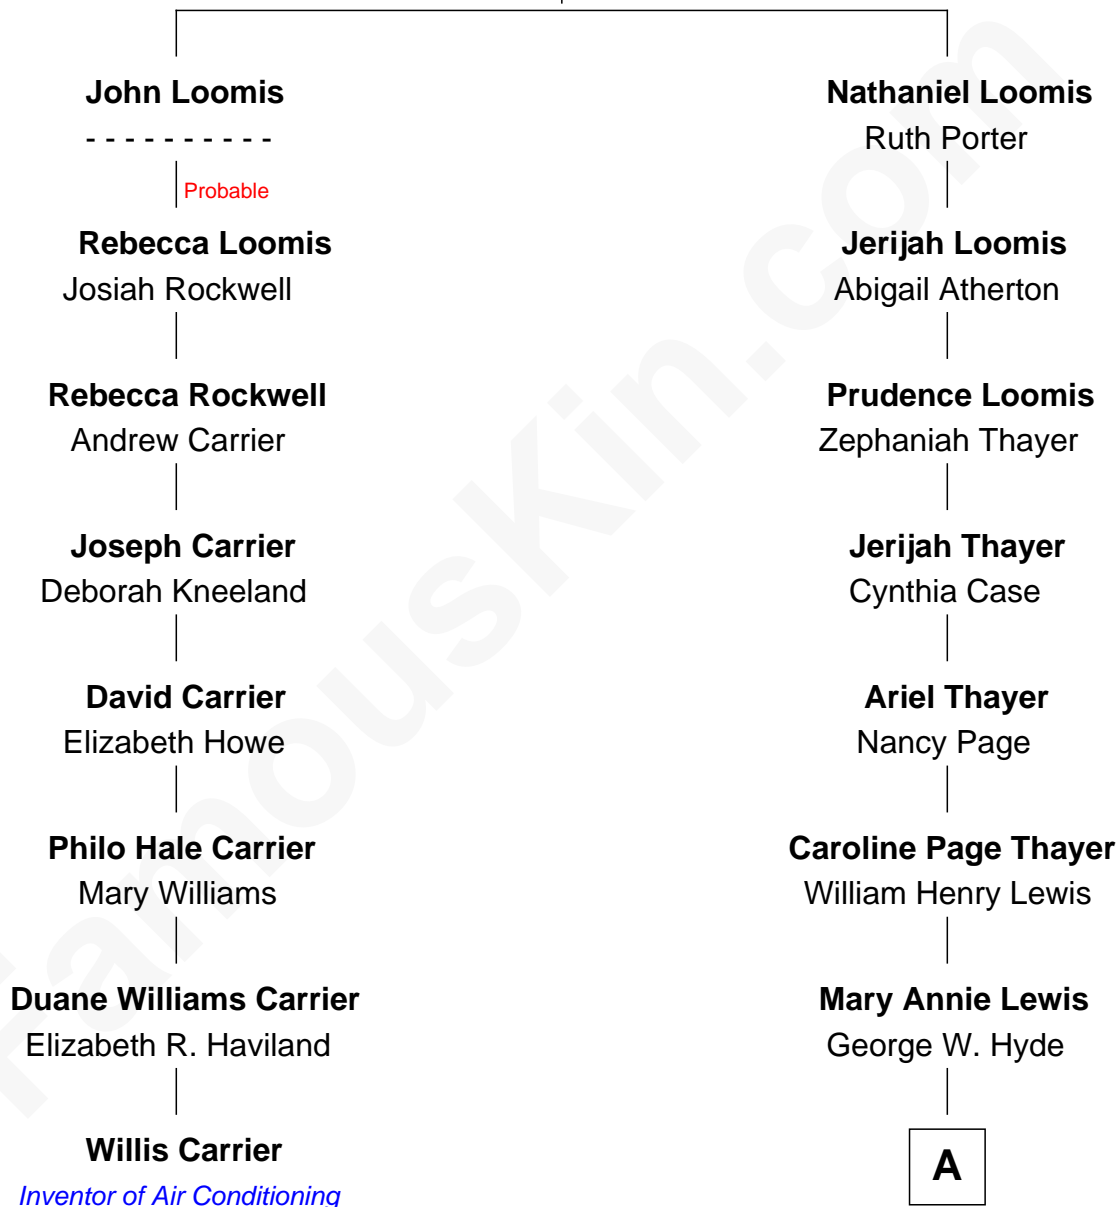

FamousKin.com Relationship Chart of

Willis Carrier

Inventor of Air Conditioning

7th cousin 2 times removed of

David Hyde Pierce

Stage, TV, and Movie Actor

John Loomis
Elizabeth Scott

A

Helen E. Hyde
Arthur J. Pierce

George Hyde Pierce
Laura Marie Hughes

David Hyde Pierce
Stage, TV, and Movie Actor

FamousKin.com