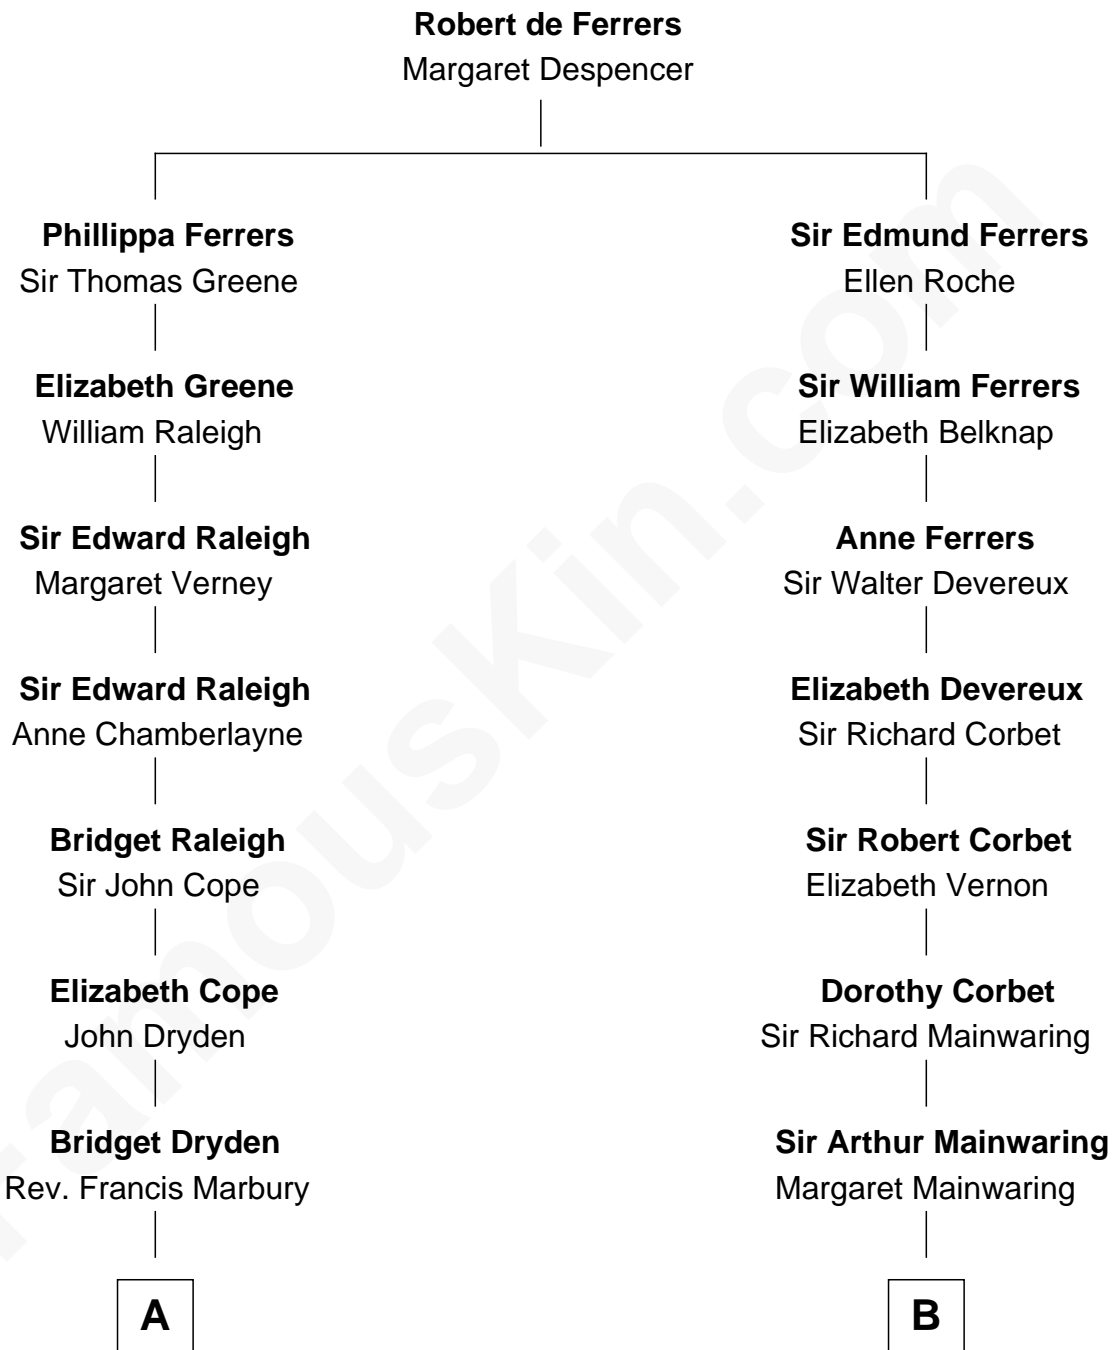

# FamousKin.com Relationship Chart of

**Willis Carrier**

*Inventor of Air Conditioning*

17th cousin 2 times removed of

**Illeana Douglas**

*TV and Movie Actress*

**C**

—  
**Melvyn Edouard Hesselberg**

Rosalind Hightower

—  
**Gregory Hesselberg**

Joan Georgescu

—  
**Illeana Douglas**

*TV and Movie Actress*

FamousKin.com