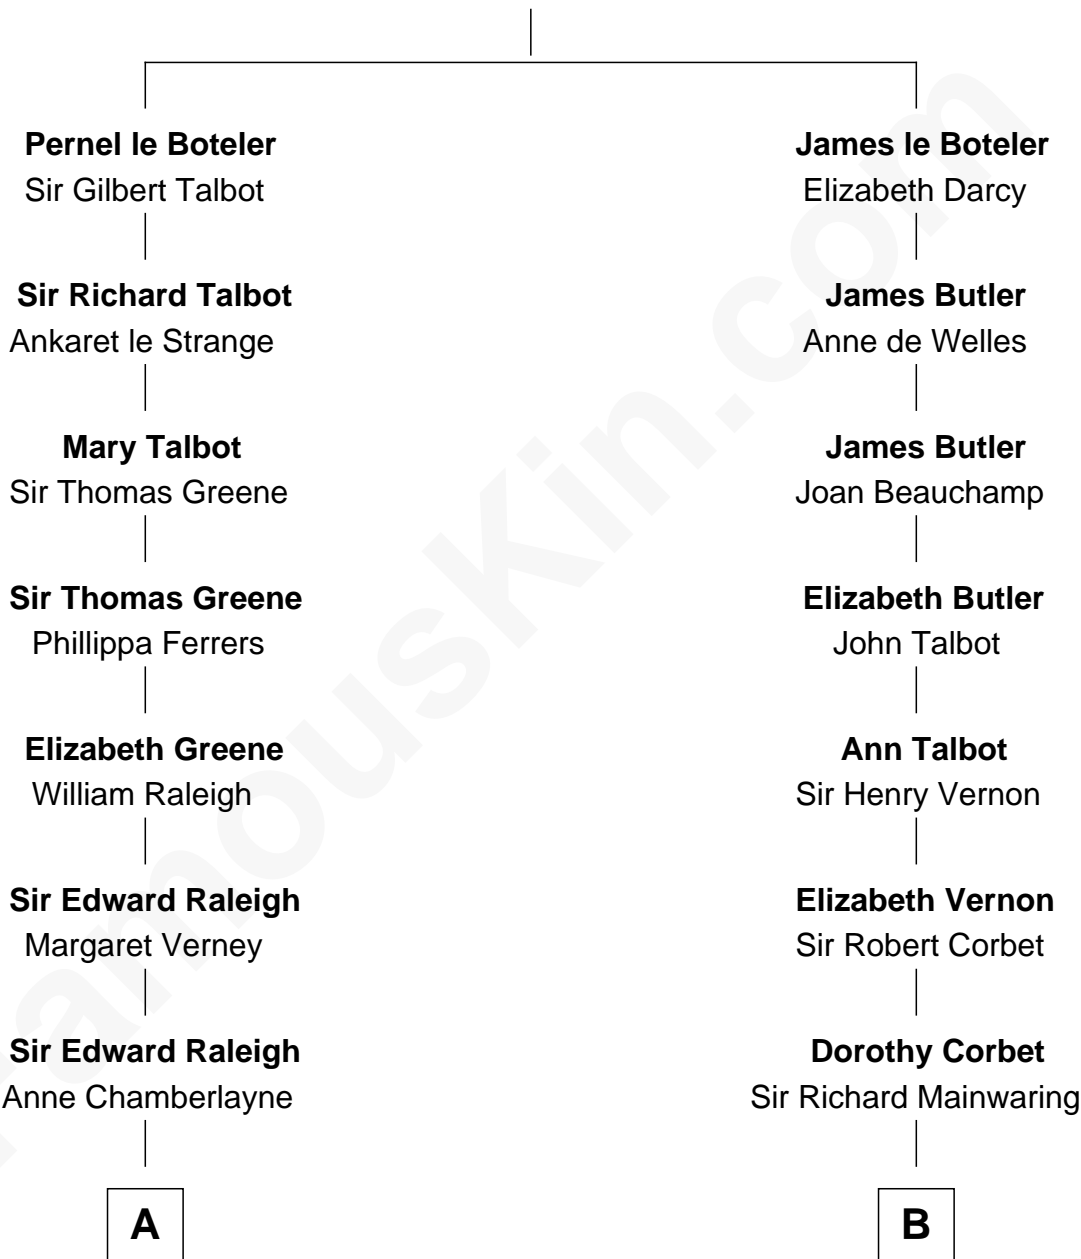

FamousKin.com Relationship Chart of

Willis Carrier

Inventor of Air Conditioning

20th cousin of

Illeana Douglas

TV and Movie Actress

Sir James le Boteler

Eleanor de Bohun