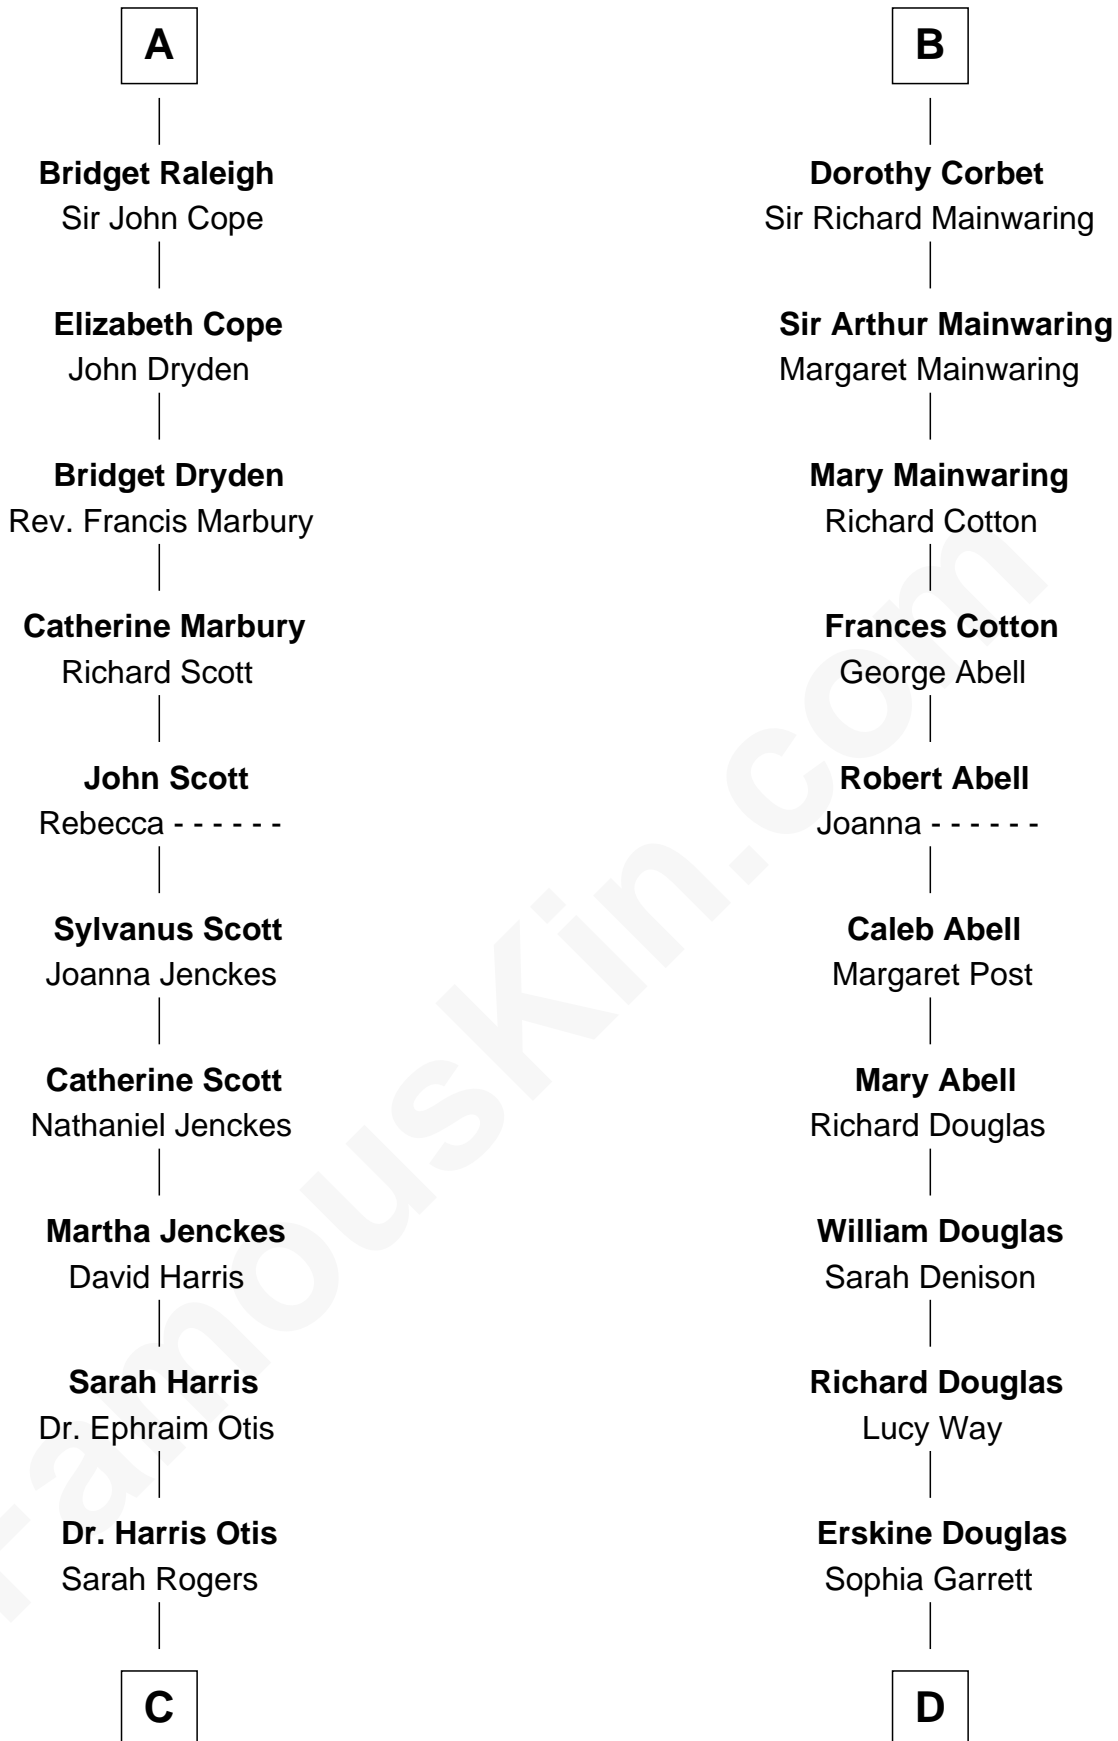

FamousKin.com Relationship Chart of

Willis Carrier

Inventor of Air Conditioning

19th cousin 1 time removed of

Melvyn Douglas

Movie Actor

Edmund Fitzalan

Alice de Warenne

C

Lydia Otis

Thomas Button

Ann Elizabeth Button

David Joy Haviland

Elizabeth R. Haviland

Duane Williams Carrier

Willis Carrier