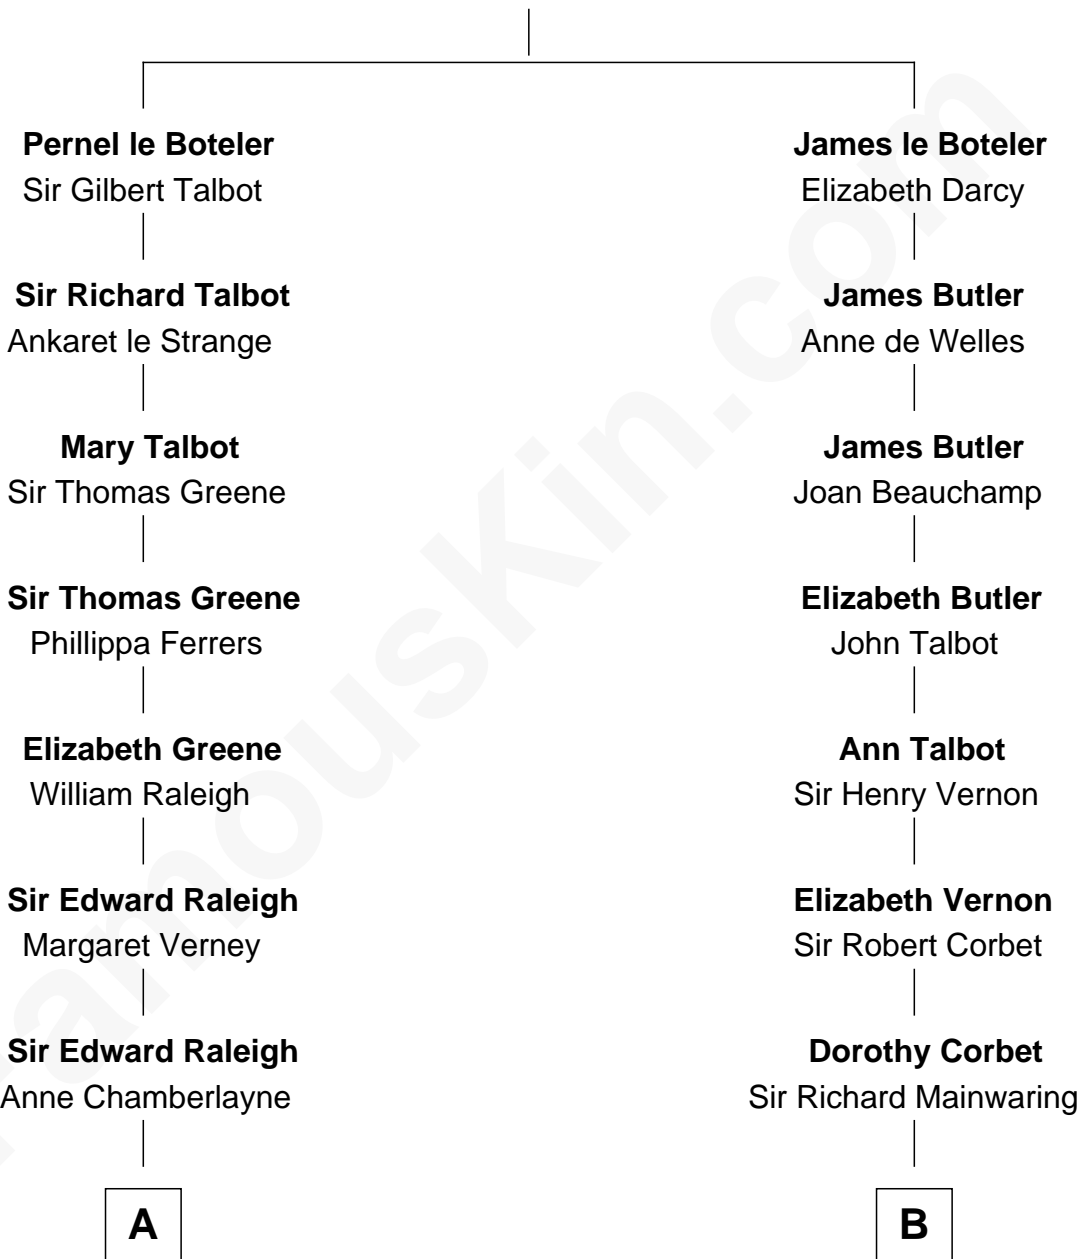

FamousKin.com Relationship Chart of

Willis Carrier

Inventor of Air Conditioning

18th cousin 2 times removed of

Melvyn Douglas

Movie Actor

Sir James le Boteler

Eleanor de Bohun