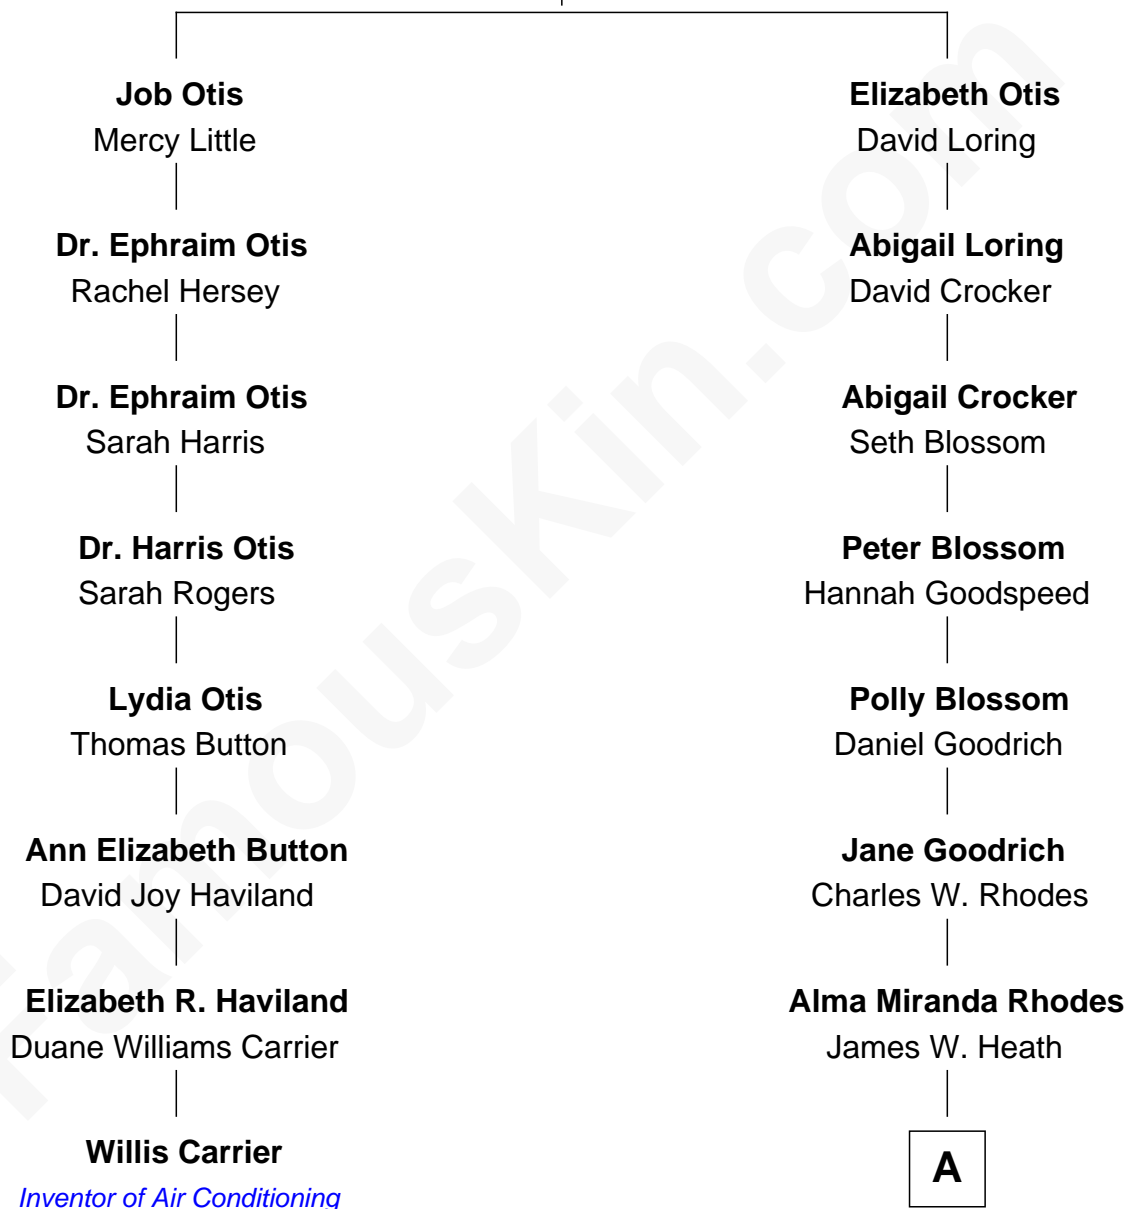

FamousKin.com Relationship Chart of

Willis Carrier

Inventor of Air Conditioning

7th cousin 3 times removed of

Sarah Palin

9th Governor of Alaska

John Otis
Mary Jacob

A

Charles R. Heath
Alice Adeline Oriel

Charles Francis Heath
Nellie Marie Brandt

Charles Richard Heath
Sarah Sheeran

Sarah Palin
9th Governor of Alaska

FamousKin.com