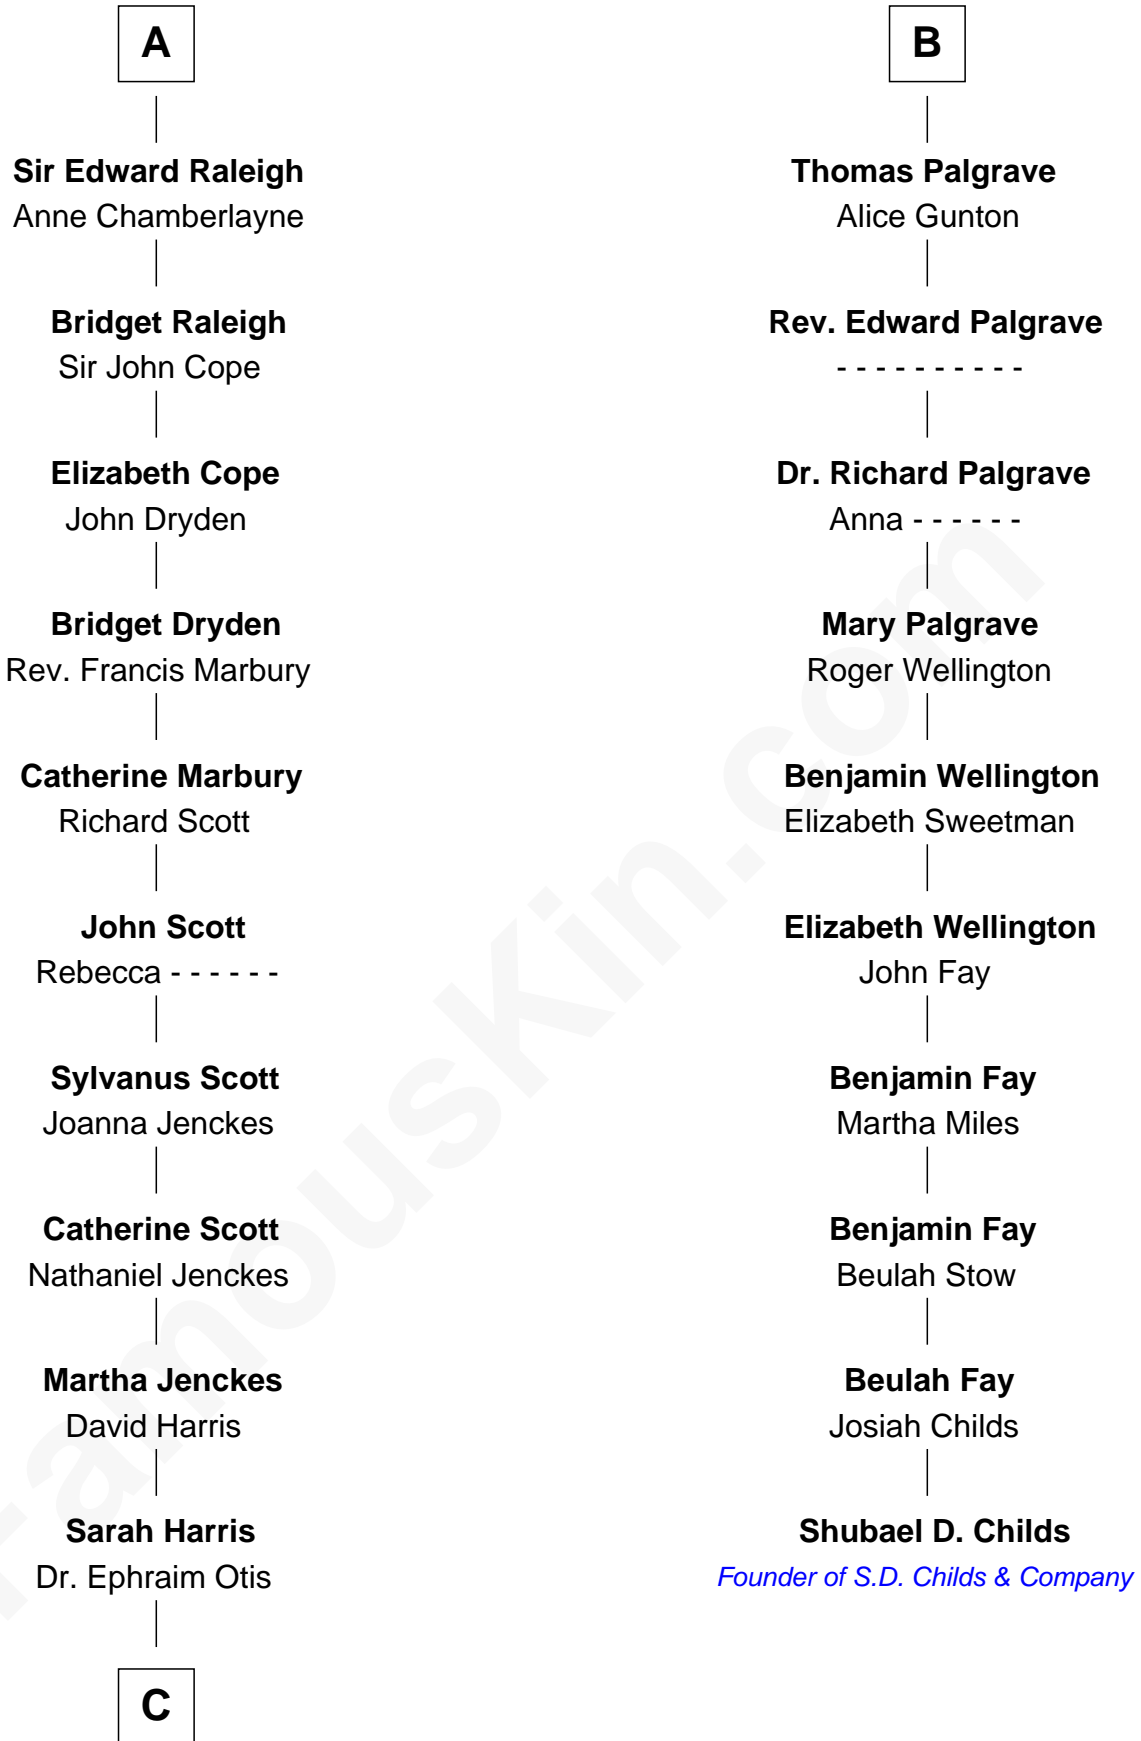

# FamousKin.com Relationship Chart of

**Willis Carrier**

*Inventor of Air Conditioning*

16th cousin 5 times removed of

**Shubael D. Childs**

*Founder of S.D. Childs & Company*

**C**

—  
**Dr. Harris Otis**

Sarah Rogers

—  
**Lydia Otis**

Thomas Button

—  
**Ann Elizabeth Button**

David Joy Haviland

—  
**Elizabeth R. Haviland**

Duane Williams Carrier

—  
**Willis Carrier**