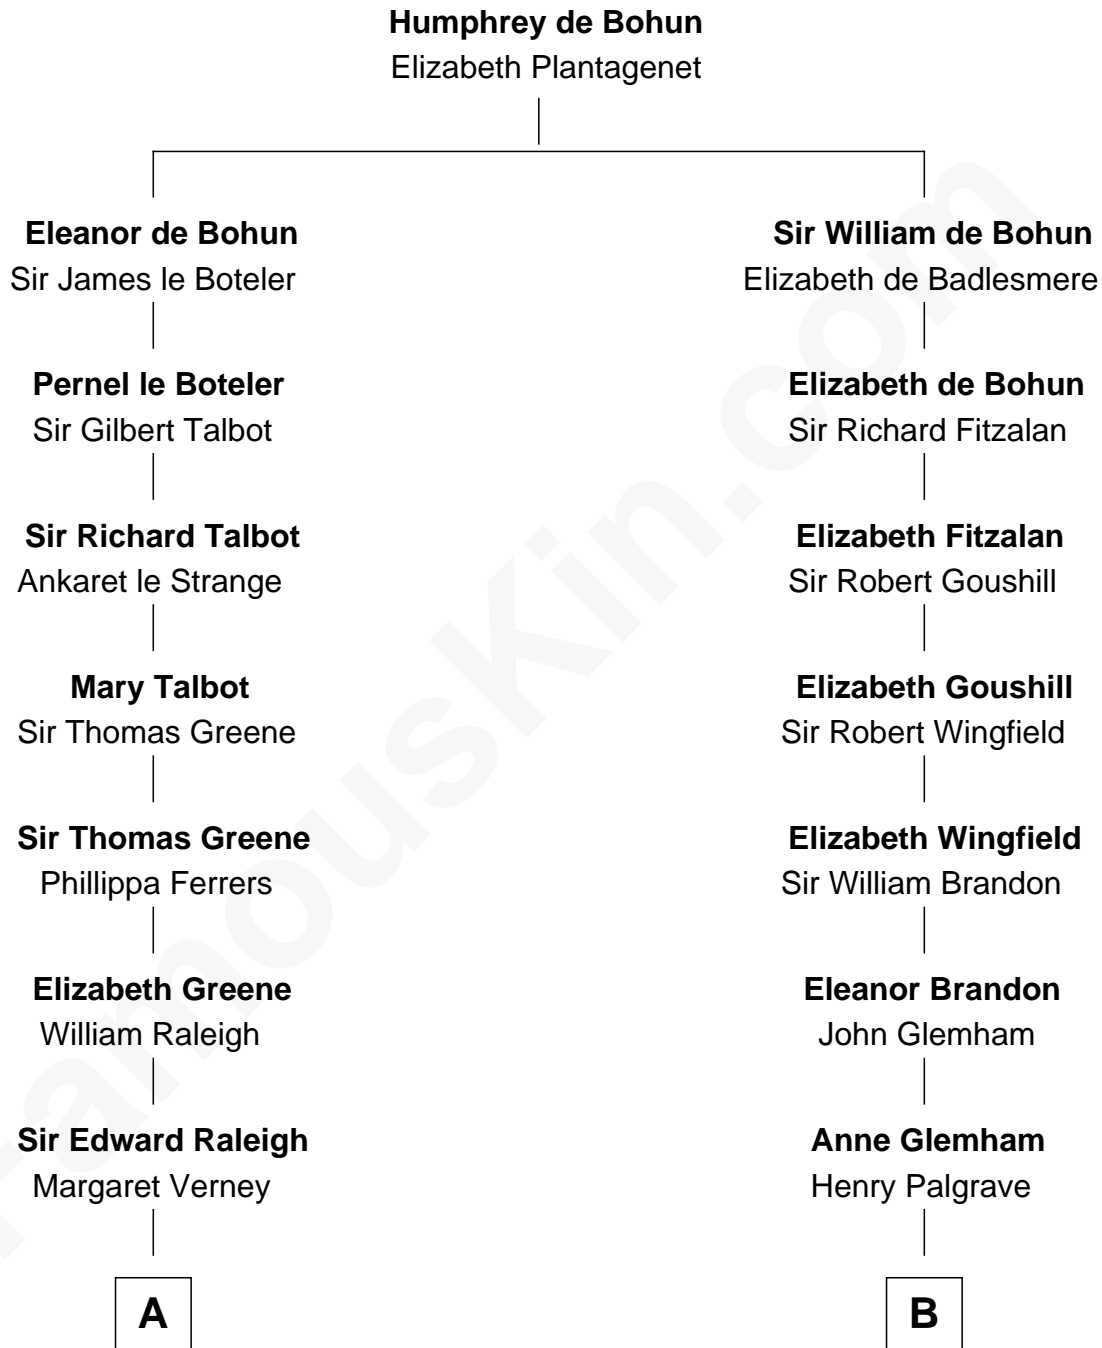

# FamousKin.com Relationship Chart of

**Willis Carrier**

*Inventor of Air Conditioning*

16th cousin 5 times removed of

**Shubael D. Childs**

*Founder of S.D. Childs & Company*

**C**

—  
**Dr. Harris Otis**

Sarah Rogers

—  
**Lydia Otis**

Thomas Button

—  
**Ann Elizabeth Button**

David Joy Haviland

—  
**Elizabeth R. Haviland**

Duane Williams Carrier

—  
**Willis Carrier**