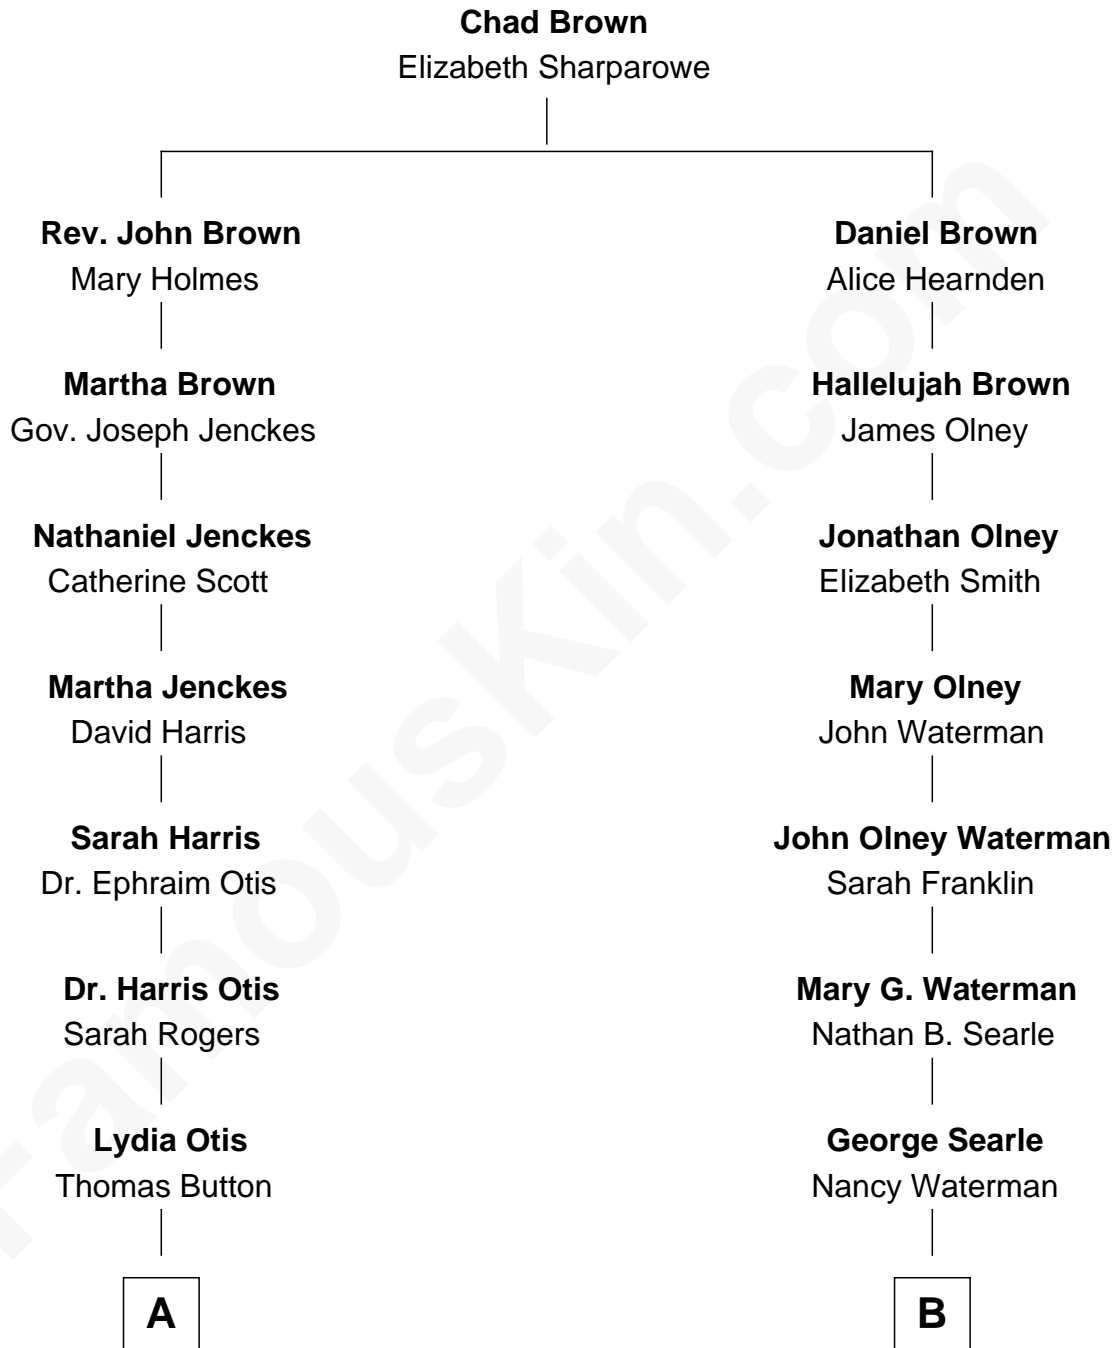

# FamousKin.com Relationship Chart of

**Willis Carrier**

*Inventor of Air Conditioning*

9th cousin 1 time removed of

**David Angell**

*TV Producer - 9/11 Victim*

David Angell photo by [Nightscream](#)