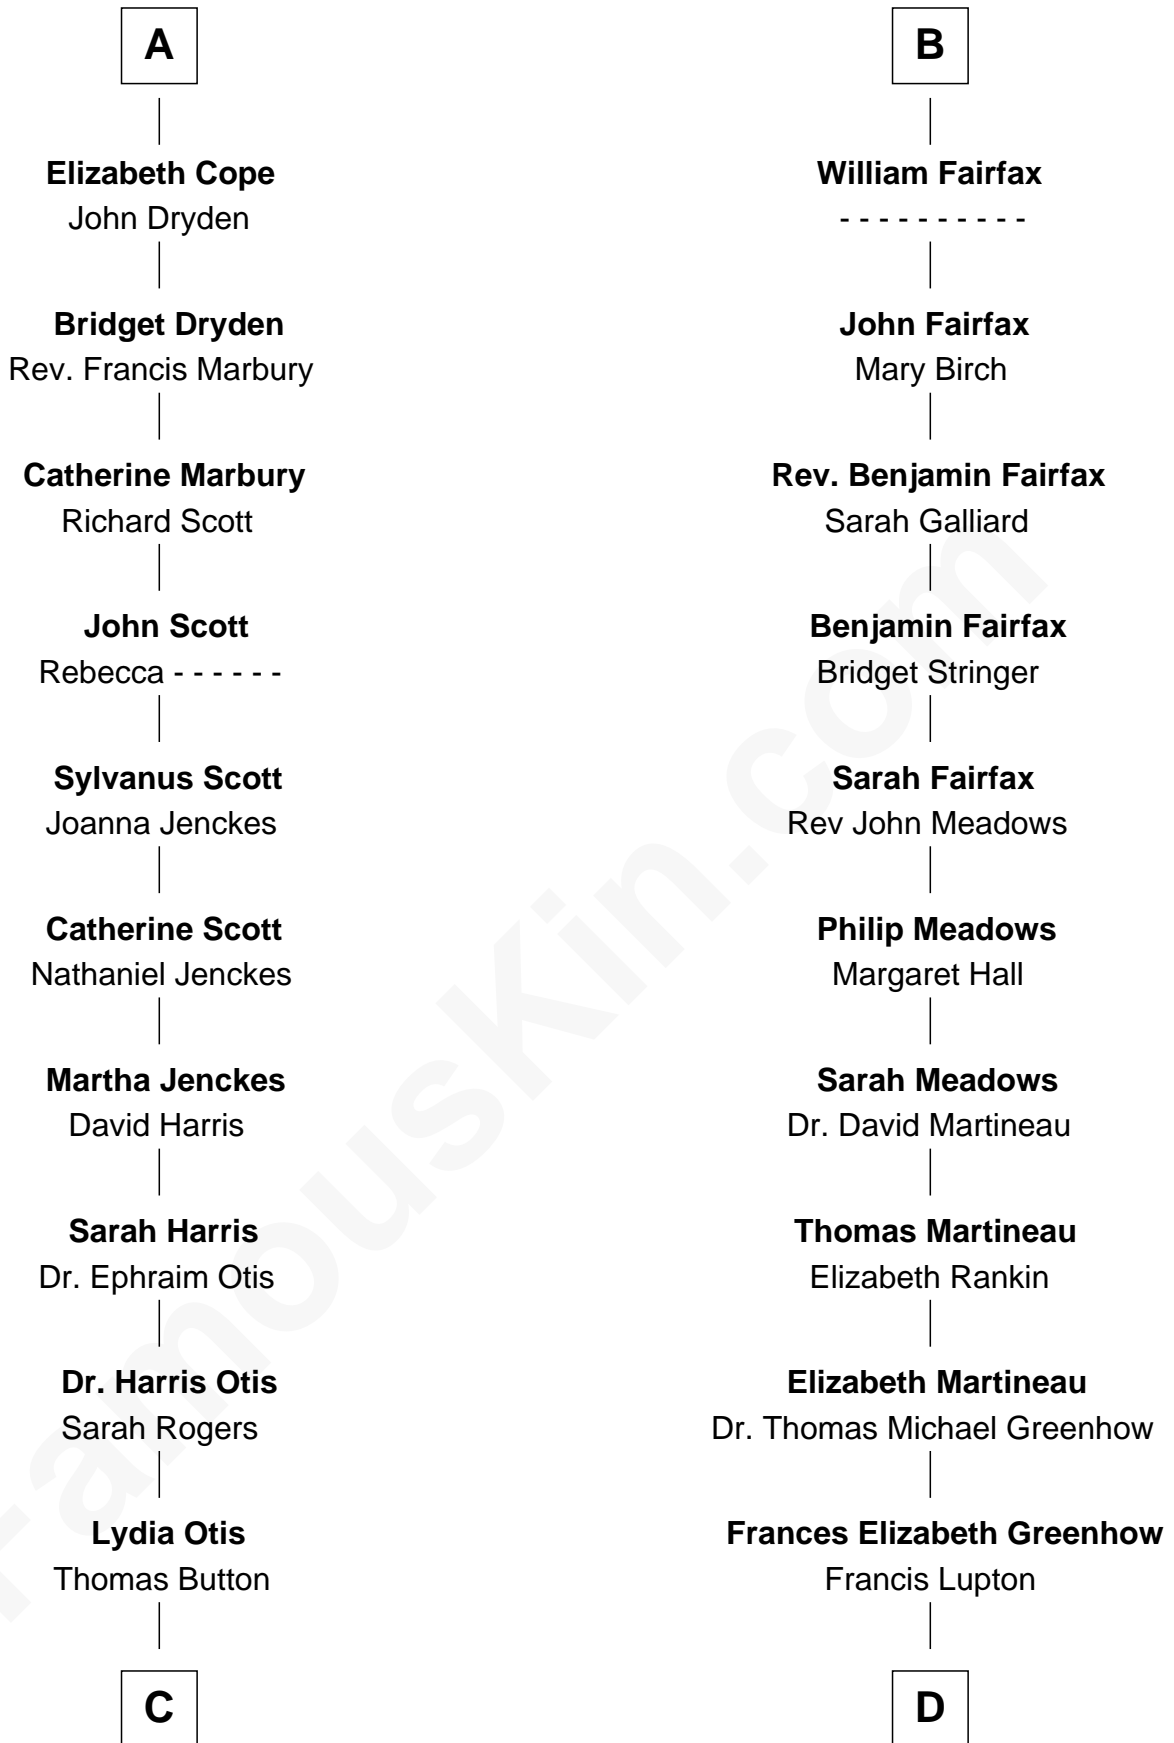

# FamousKin.com Relationship Chart of

**Willis Carrier**

*Inventor of Air Conditioning*

19th cousin 2 times removed of

**Catherine Middleton**

*Princess of Wales*

**C**

**Ann Elizabeth Button**

David Joy Haviland

**Elizabeth R. Haviland**

Duane Williams Carrier

**Willis Carrier**

*Inventor of Air Conditioning*

**D**

**Francis Martineau Lupton**

Harriet Albina Davis

**Olive Christina Lupton**

Richard Noel Middleton

**Peter Francis Middleton**

Valerie Glassborow

**Michael Francis Middleton**

Carole Elizabeth Goldsmith

**Catherine Middleton**

*Princess of Wales*