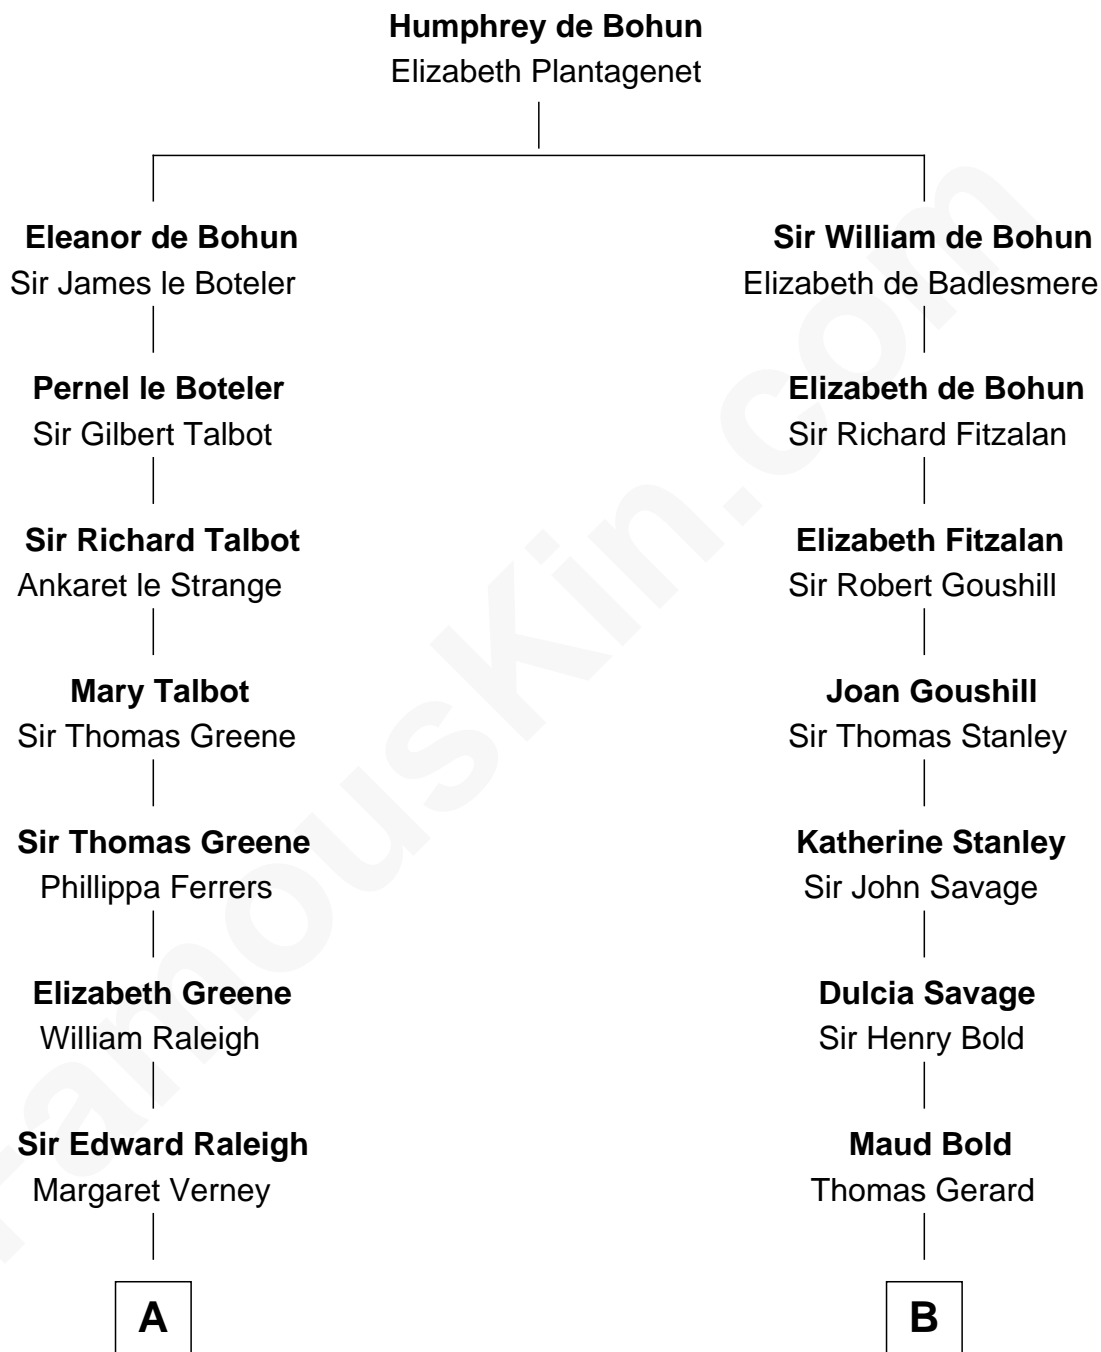

# FamousKin.com Relationship Chart of

**Willis Carrier**

*Inventor of Air Conditioning*

13th cousin 8 times removed of

**Francis Lightfoot Lee**

*Signer of the Declaration of Independence*

**C**

—  
**Dr. Harris Otis**

Sarah Rogers

—  
**Lydia Otis**

Thomas Button

—  
**Ann Elizabeth Button**

David Joy Haviland

—  
**Elizabeth R. Haviland**

Duane Williams Carrier

—  
**Willis Carrier**