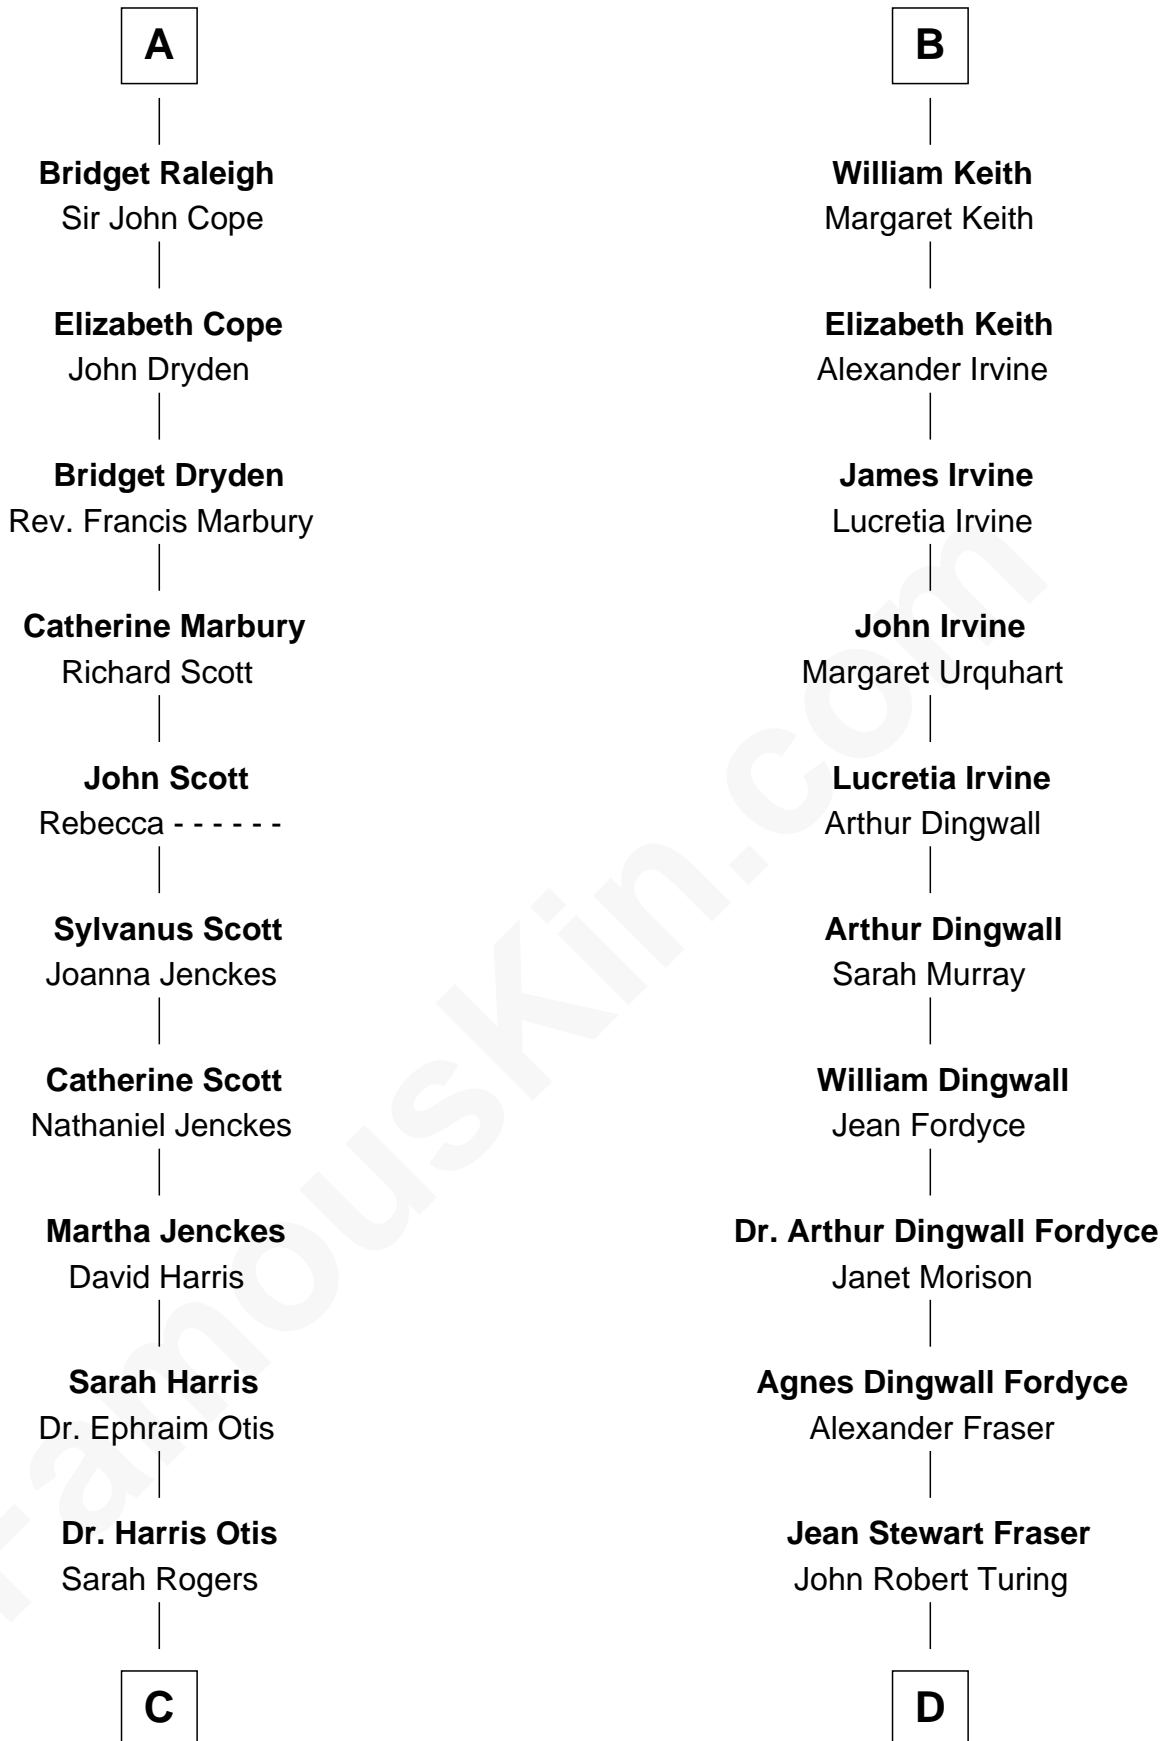

# FamousKin.com Relationship Chart of

**Willis Carrier**

*Inventor of Air Conditioning*

19th cousin 1 time removed of

**Alan Turing**

*WWII Codebreaker of Nazi Enigma Machine*

**Edmund Fitzalan**

Alice de Warenne

**Julius Matheson Turing**  
Ethel Sara Stoney

**Alan Turing**  
*WWII Codebreaker of Nazi Enigma Machine*

FamousKin.com