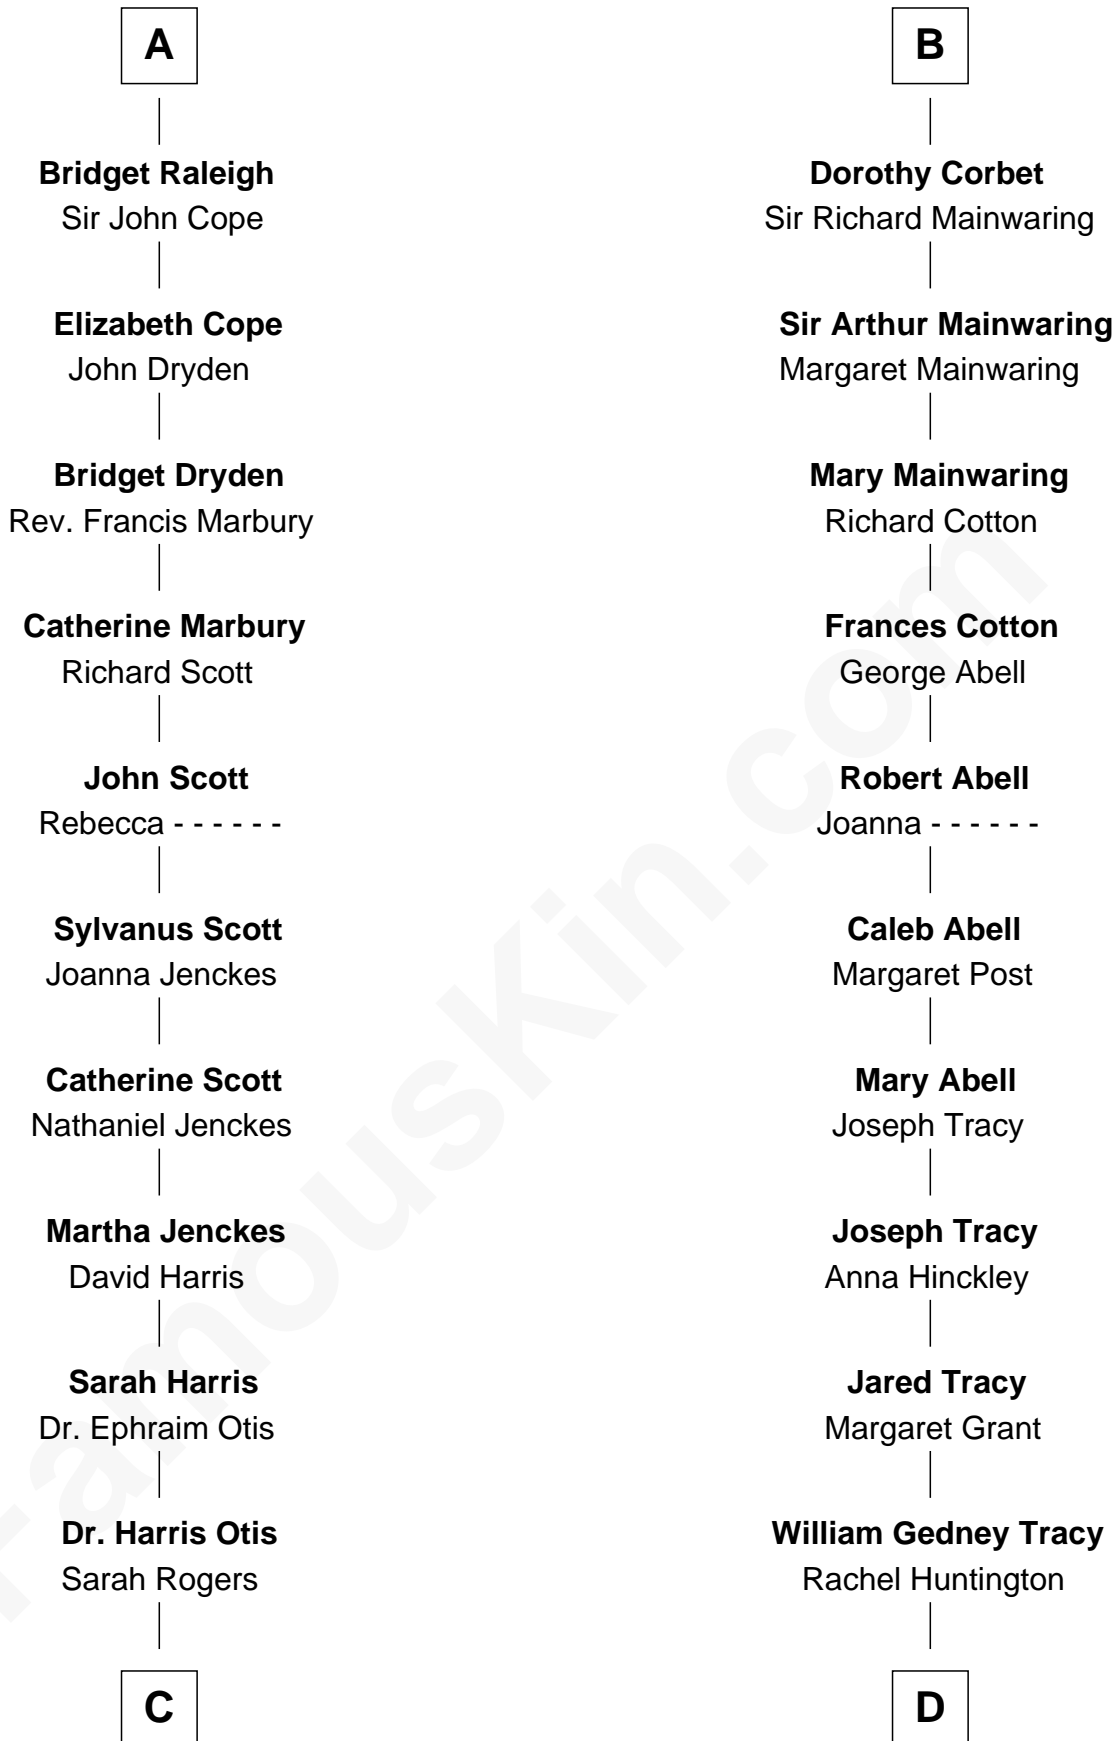

# FamousKin.com Relationship Chart of

**Willis Carrier**

*Inventor of Air Conditioning*

20th cousin of

**Henry Sturgis Morgan**

*Co-Founder of Morgan Stanley*

**Edmund Fitzalan**

Alice de Warenne

**Frances Louisa Tracy**  
John Pierpont Morgan

**John Pierpont Morgan**  
Jane Norton Grew

**Henry Sturgis Morgan**  
*Co-Founder of Morgan Stanley*