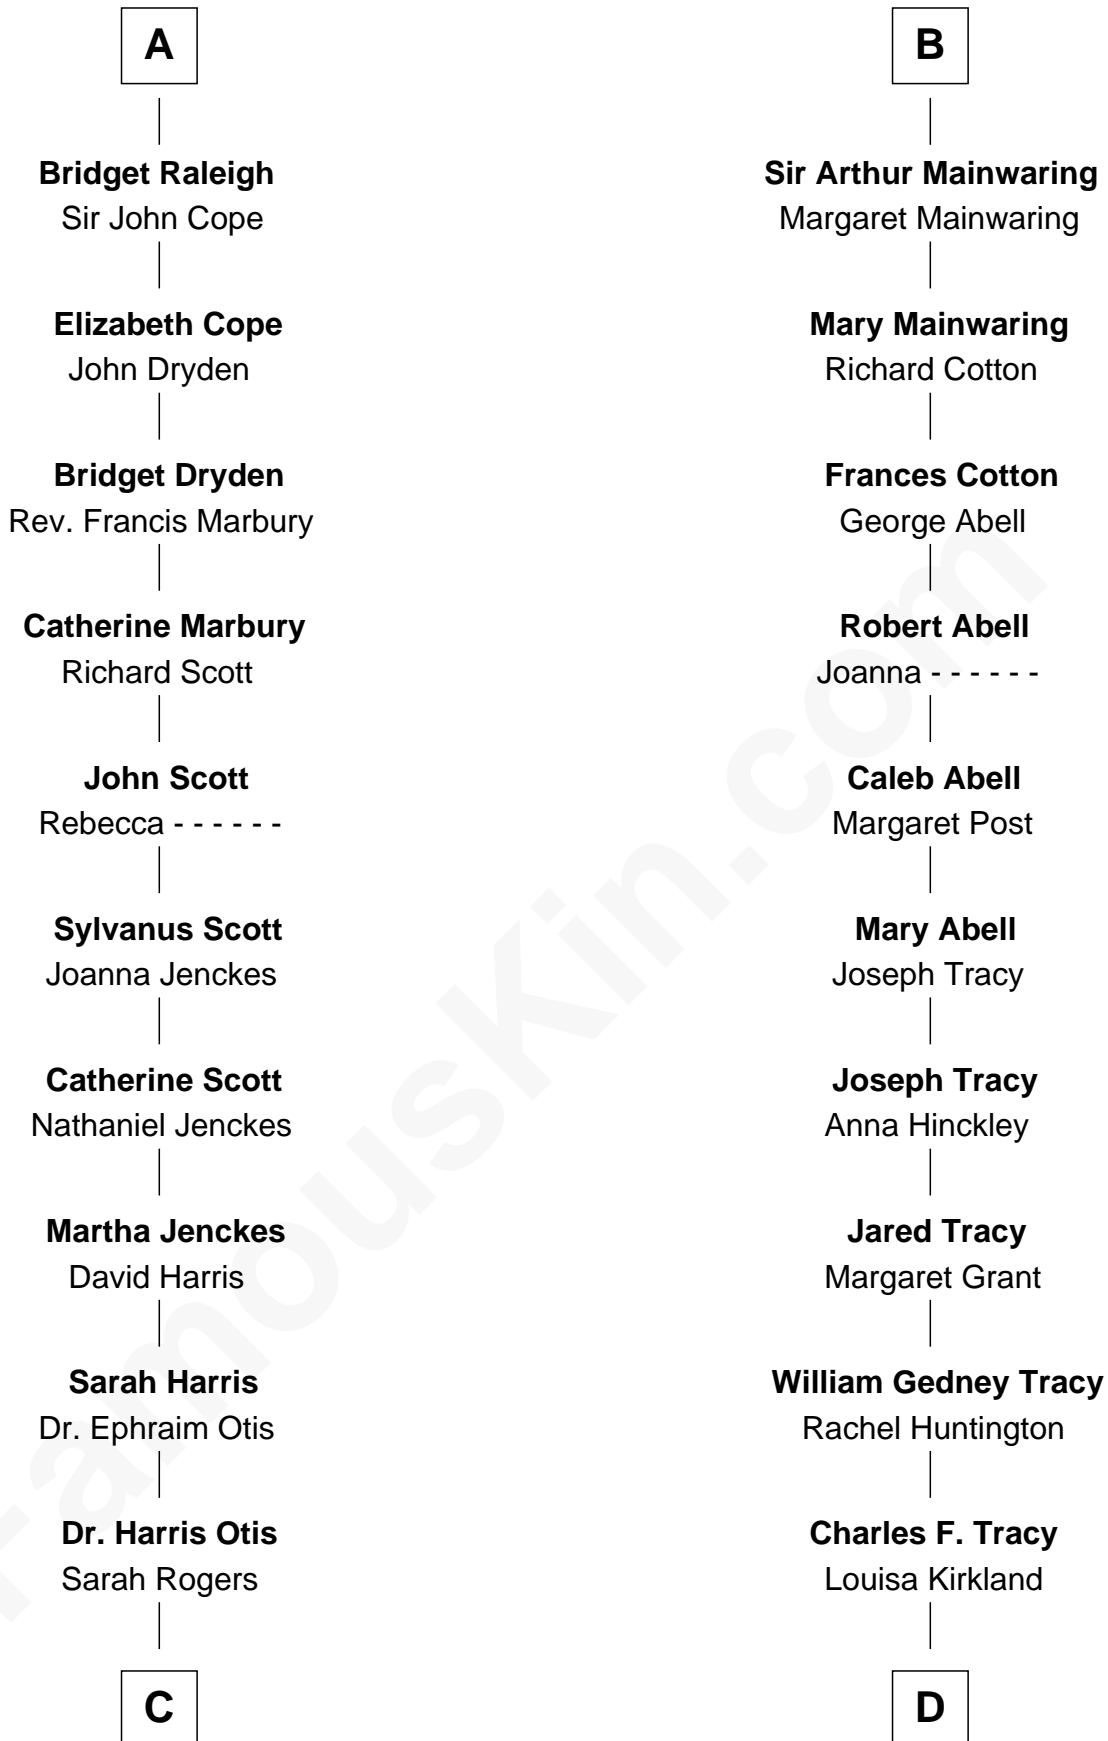

# FamousKin.com Relationship Chart of

**Willis Carrier**

*Inventor of Air Conditioning*

18th cousin 2 times removed of

**J.P. Morgan, Jr.**

*American Banker and Philanthropist*

**Sir James le Boteler**

Eleanor de Bohun