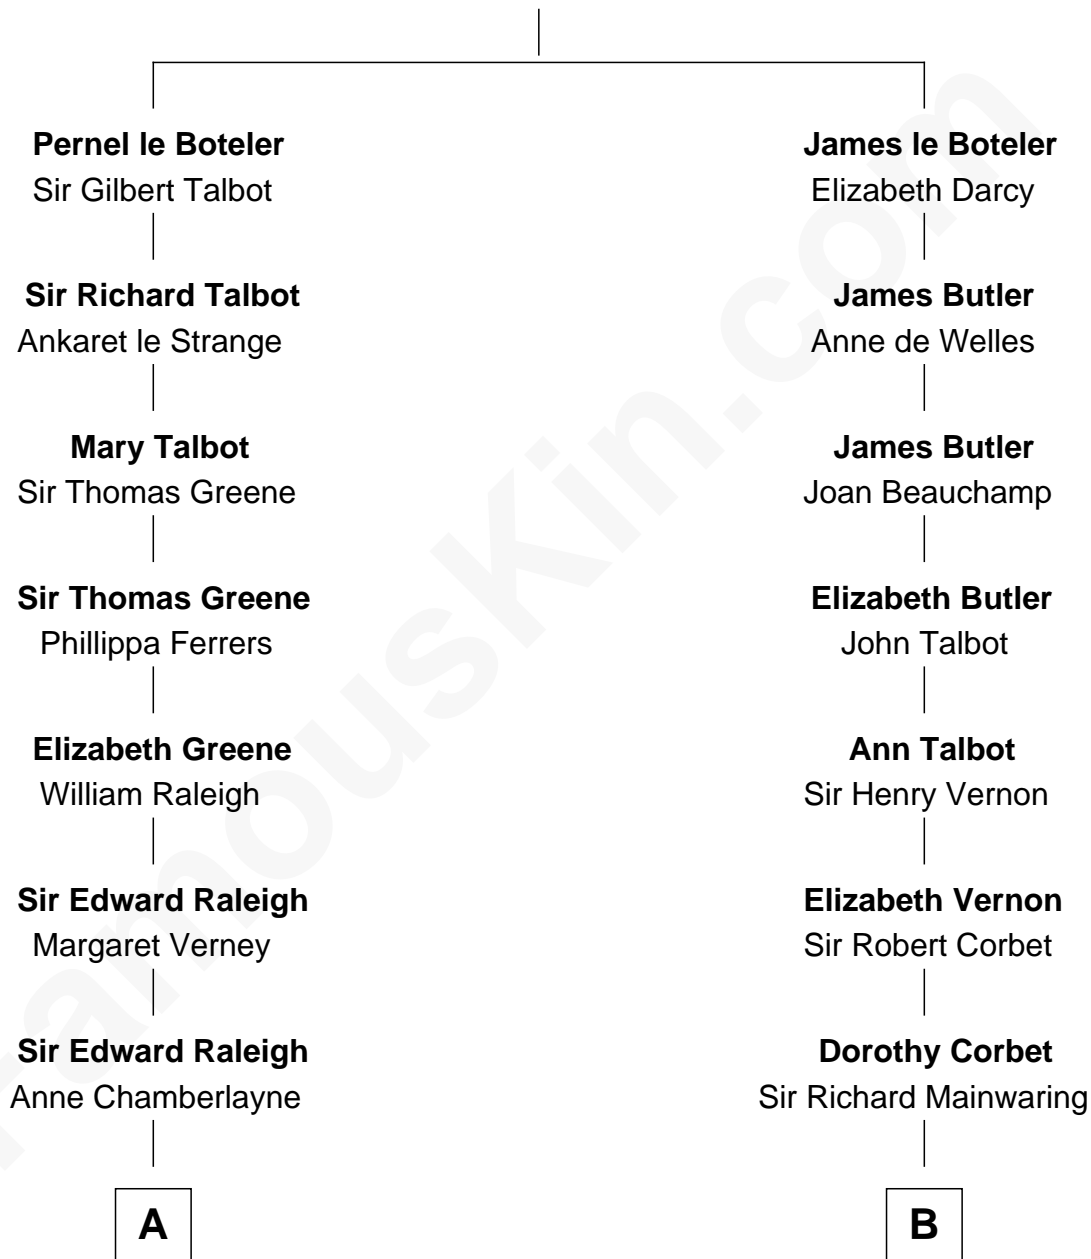

# FamousKin.com Relationship Chart of

**Willis Carrier**

*Inventor of Air Conditioning*

18th cousin 2 times removed of

**J.P. Morgan, Jr.**

*American Banker and Philanthropist*

**Sir James le Boteler**

Eleanor de Bohun