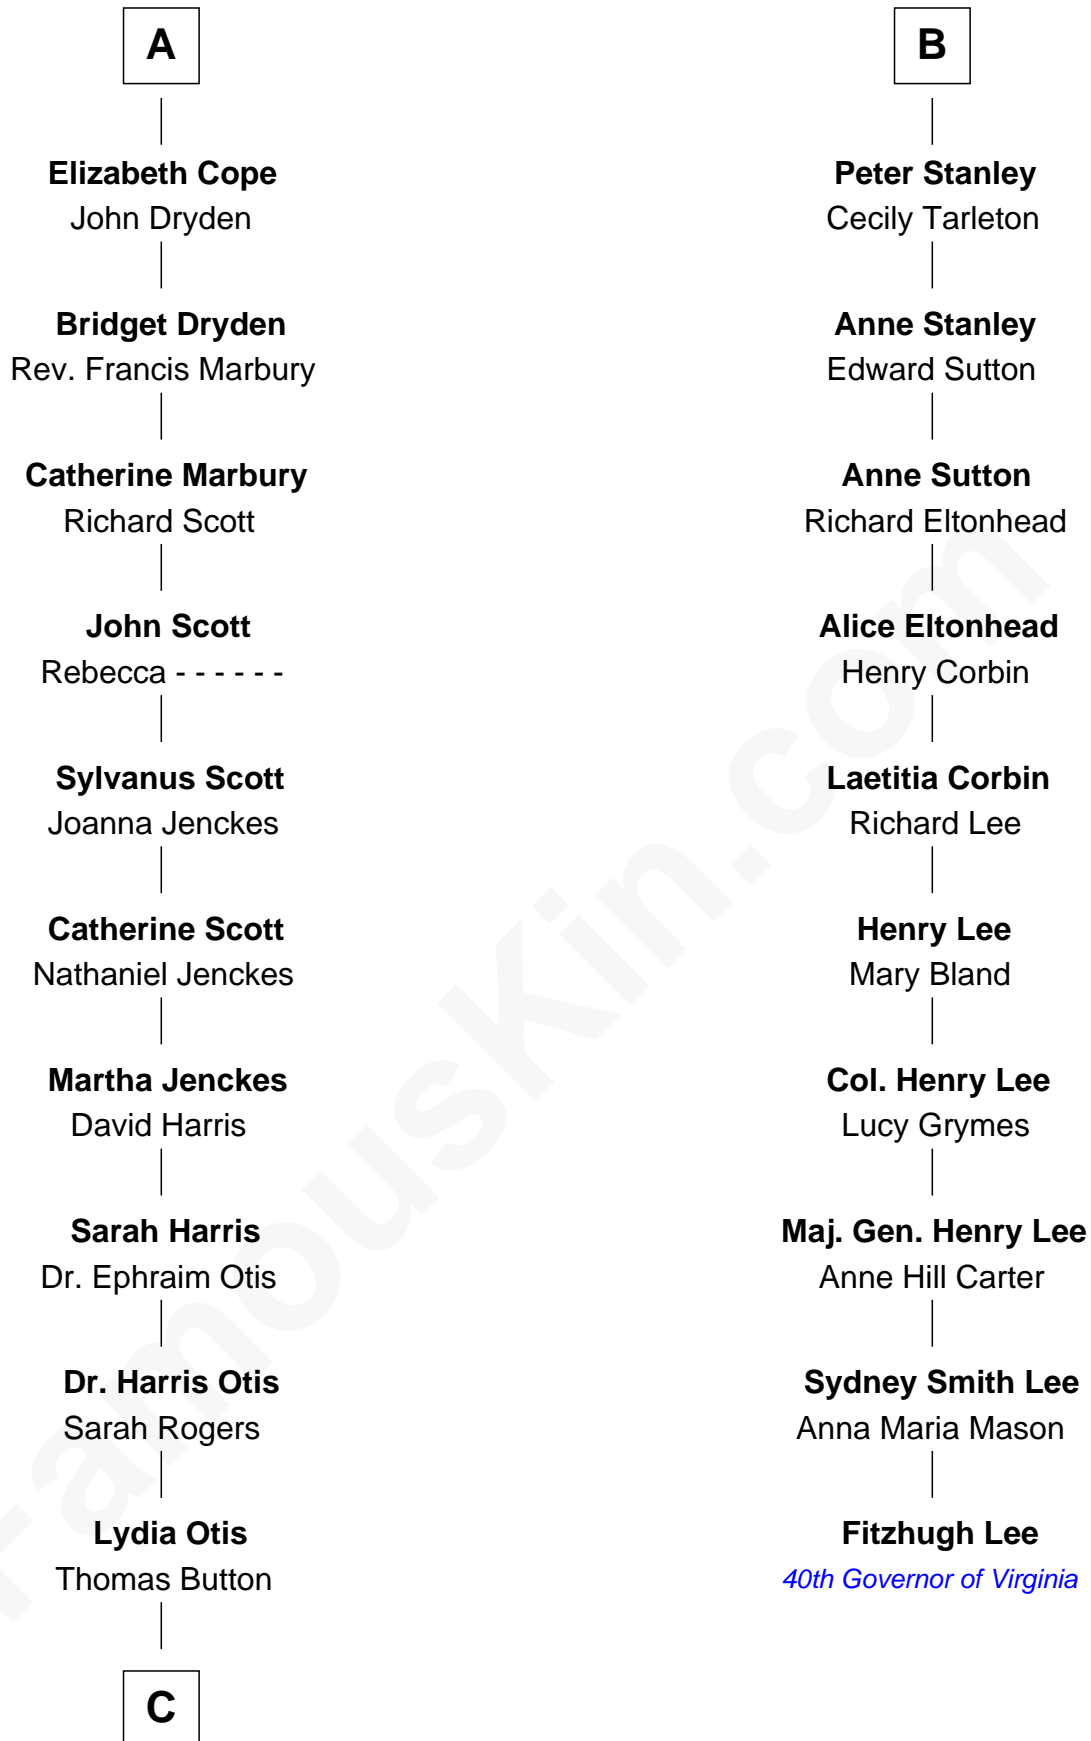

# FamousKin.com Relationship Chart of

**Willis Carrier**

*Inventor of Air Conditioning*

16th cousin 3 times removed of

**Fitzhugh Lee**

*40th Governor of Virginia*

**C**

—  
**Ann Elizabeth Button**