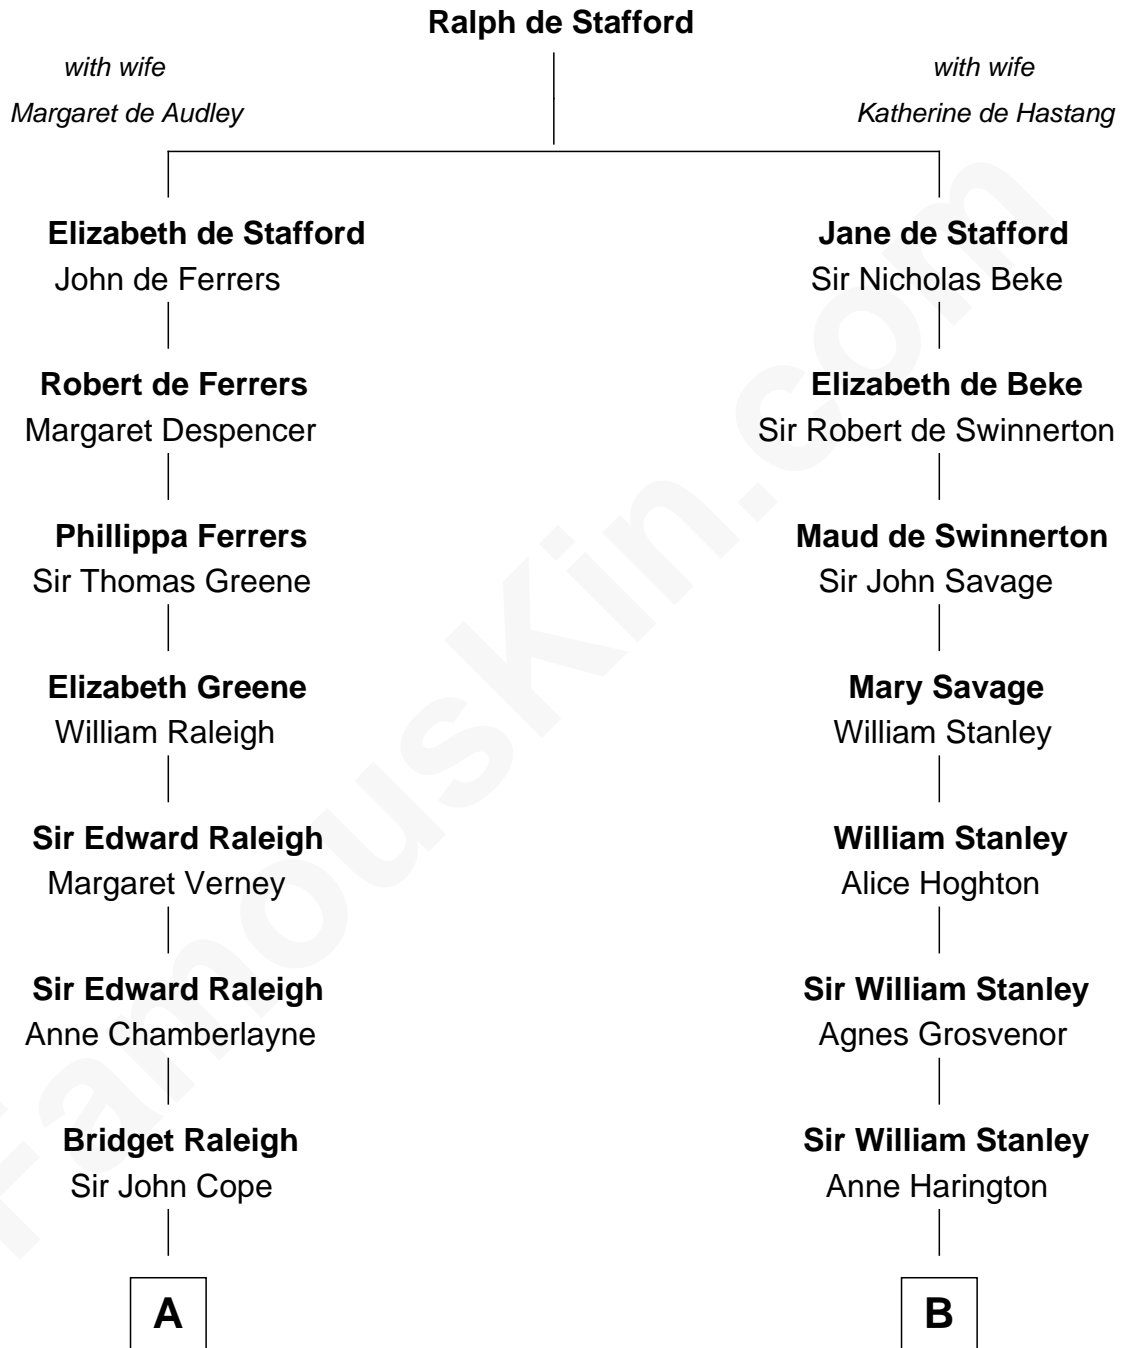

# FamousKin.com Relationship Chart of

**Willis Carrier**

*Inventor of Air Conditioning*

16th cousin 3 times removed of

**Fitzhugh Lee**

*40th Governor of Virginia*

**C**

—  
**Ann Elizabeth Button**