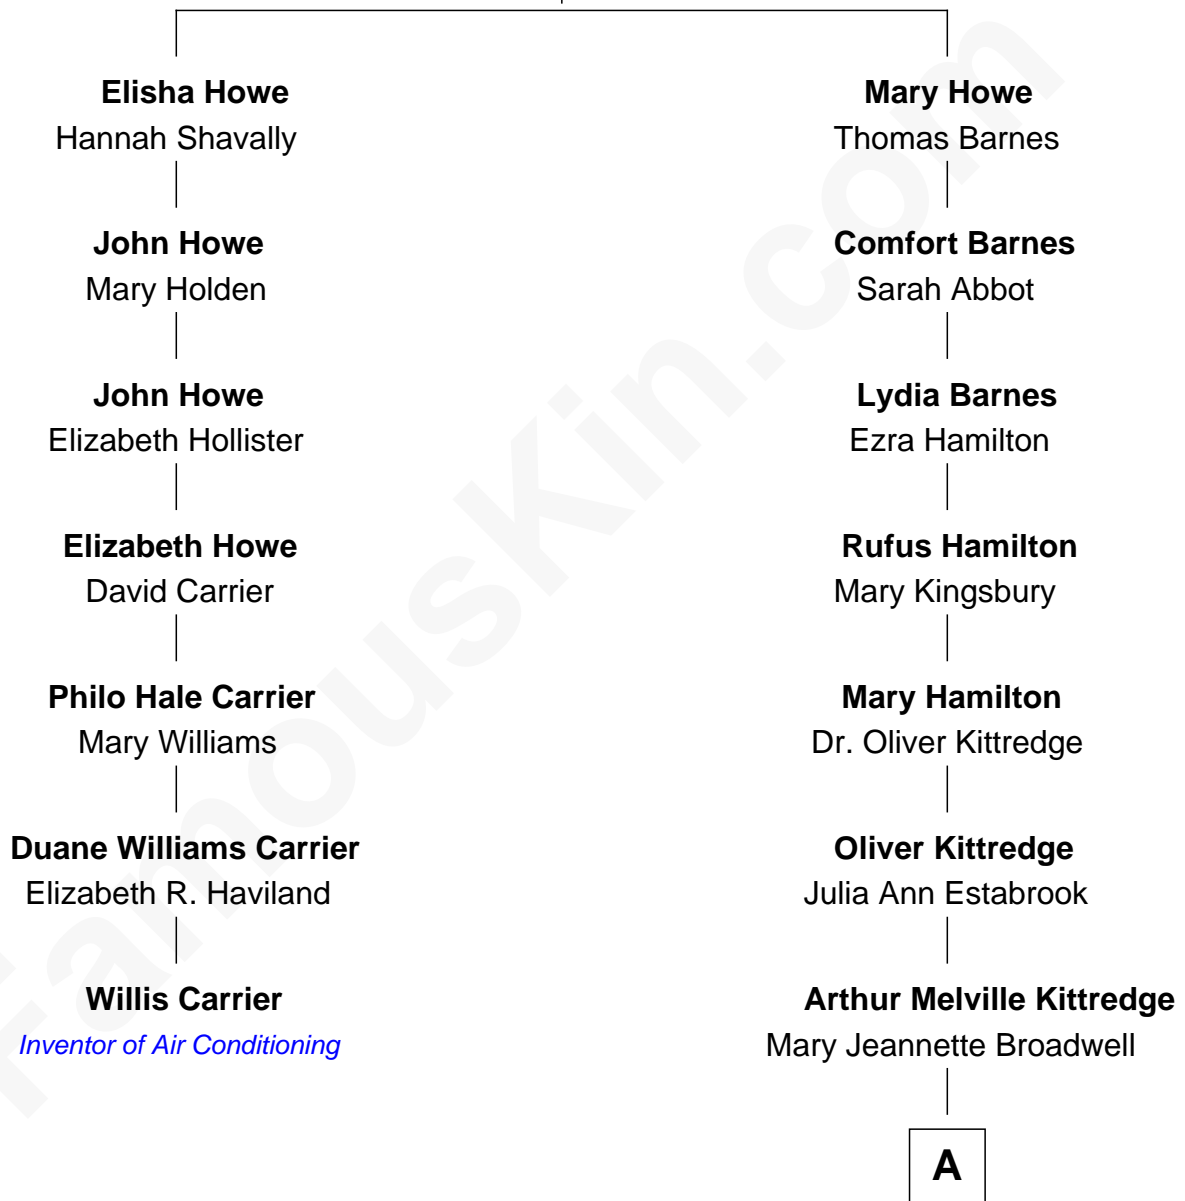

FamousKin.com Relationship Chart of

Willis Carrier

Inventor of Air Conditioning

6th cousin 2 times removed of

Thomas J. Watson, Jr.

President and CEO of I.B.M.

Samuel Howe

*with wife
Sarah Leavitt*

*with wife
Martha Bent*

A

|
Mary Jeannette Kittredge

Thomas John Watson

|
Thomas J. Watson, Jr.

President and CEO of I.B.M.

FamousKin.com