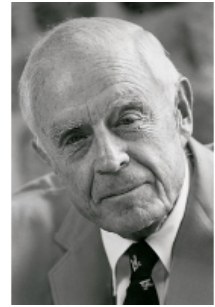

FamousKin.com Relationship Chart of

Willis Carrier

Inventor of Air Conditioning

6th cousin 2 times removed of

Thomas J. Watson, Jr.

President and CEO of I.B.M.

Samuel Howe

*with wife
Sarah Leavitt*

*with wife
Martha Bent*

A

|
Mary Jeannette Kittredge

Thomas John Watson

|
Thomas J. Watson, Jr.

President and CEO of I.B.M.

FamousKin.com