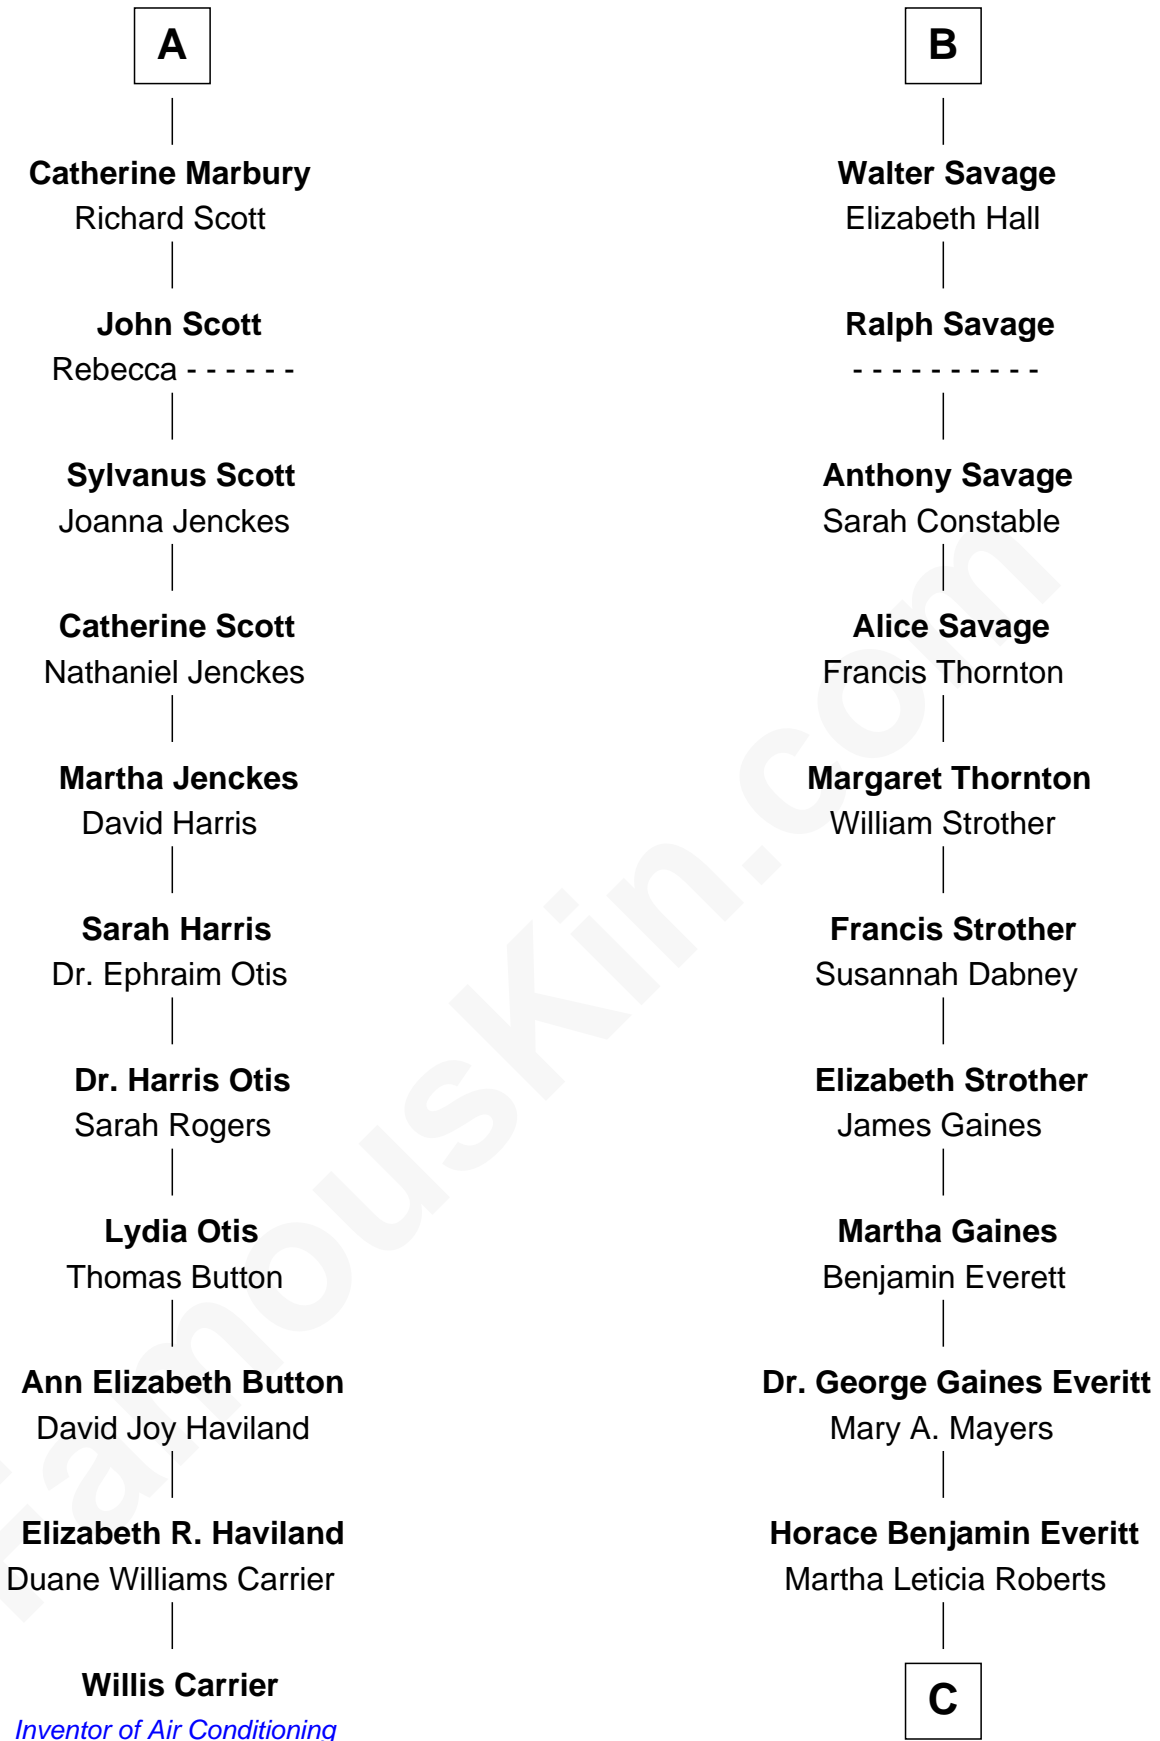

FamousKin.com Relationship Chart of

Willis Carrier

Inventor of Air Conditioning

17th cousin 2 times removed of

William H. Macy

TV and Movie Actor

Robert de Ferrers
Margaret Despencer

Phillippa Ferrers
Sir Thomas Greene

Elizabeth Greene
William Raleigh

Sir Edward Raleigh
Margaret Verney

Sir Edward Raleigh
Anne Chamberlayne

Bridget Raleigh
Sir John Cope

Elizabeth Cope
John Dryden

Bridget Dryden
Rev. Francis Marbury

A

Sir Edmund Ferrers
Ellen Roche

Margaret Ferrers
John de Beauchamp

Sir Richard de Beauchamp
Elizabeth Stafford

Anne de Beauchamp
Sir Richard Lygon

Sir Richard Lygon
Margaret Greville

Anne Lygon
Sir Christopher Savage

Francis Savage
Anne Sheldon

B

C

Mary Lois Everitt
Clement Overstreet

Lois Elizabeth Overstreet
William Hall Macy

William H. Macy
TV and Movie Actor

FamousKin.com