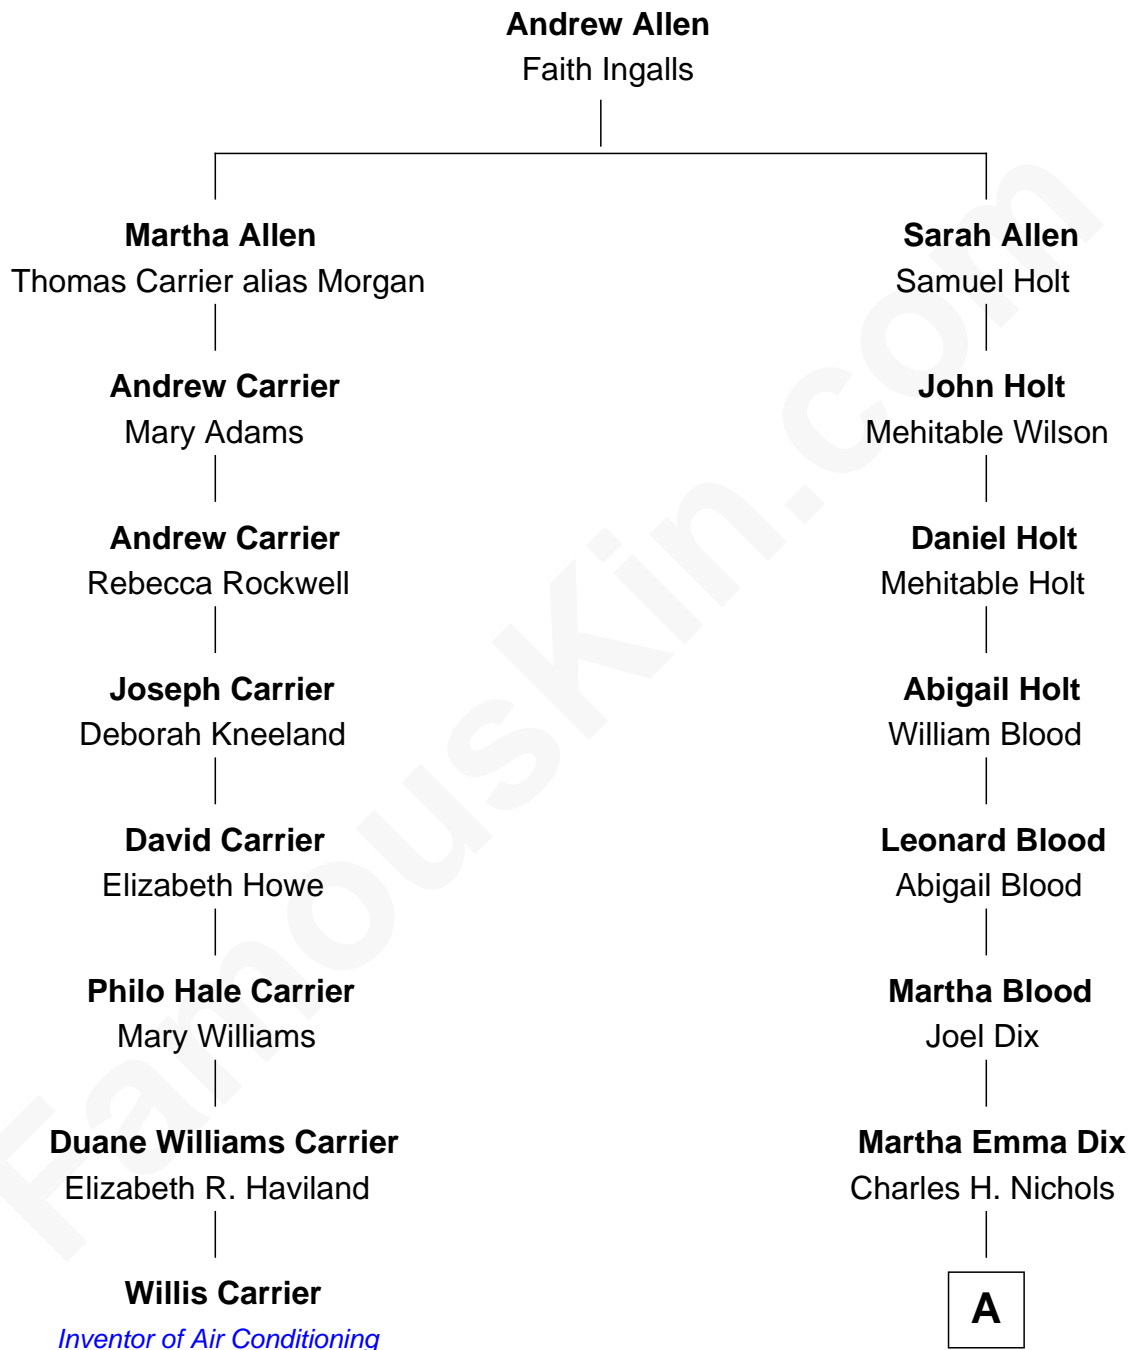

# FamousKin.com Relationship Chart of

**Willis Carrier**

*Inventor of Air Conditioning*

7th cousin 3 times removed of

**John Cena**

*Movie Actor and WWE Pro Wrestler*

**A**

**Charles Nichols**  
Julia Ellen Skelton

**Natalie Nichols**  
Ulysses John Lupien

**Carol Frances Lupien**  
John Joseph Cena

**John Cena**  
*Actor and Pro Wrestler*

FamousKin.com