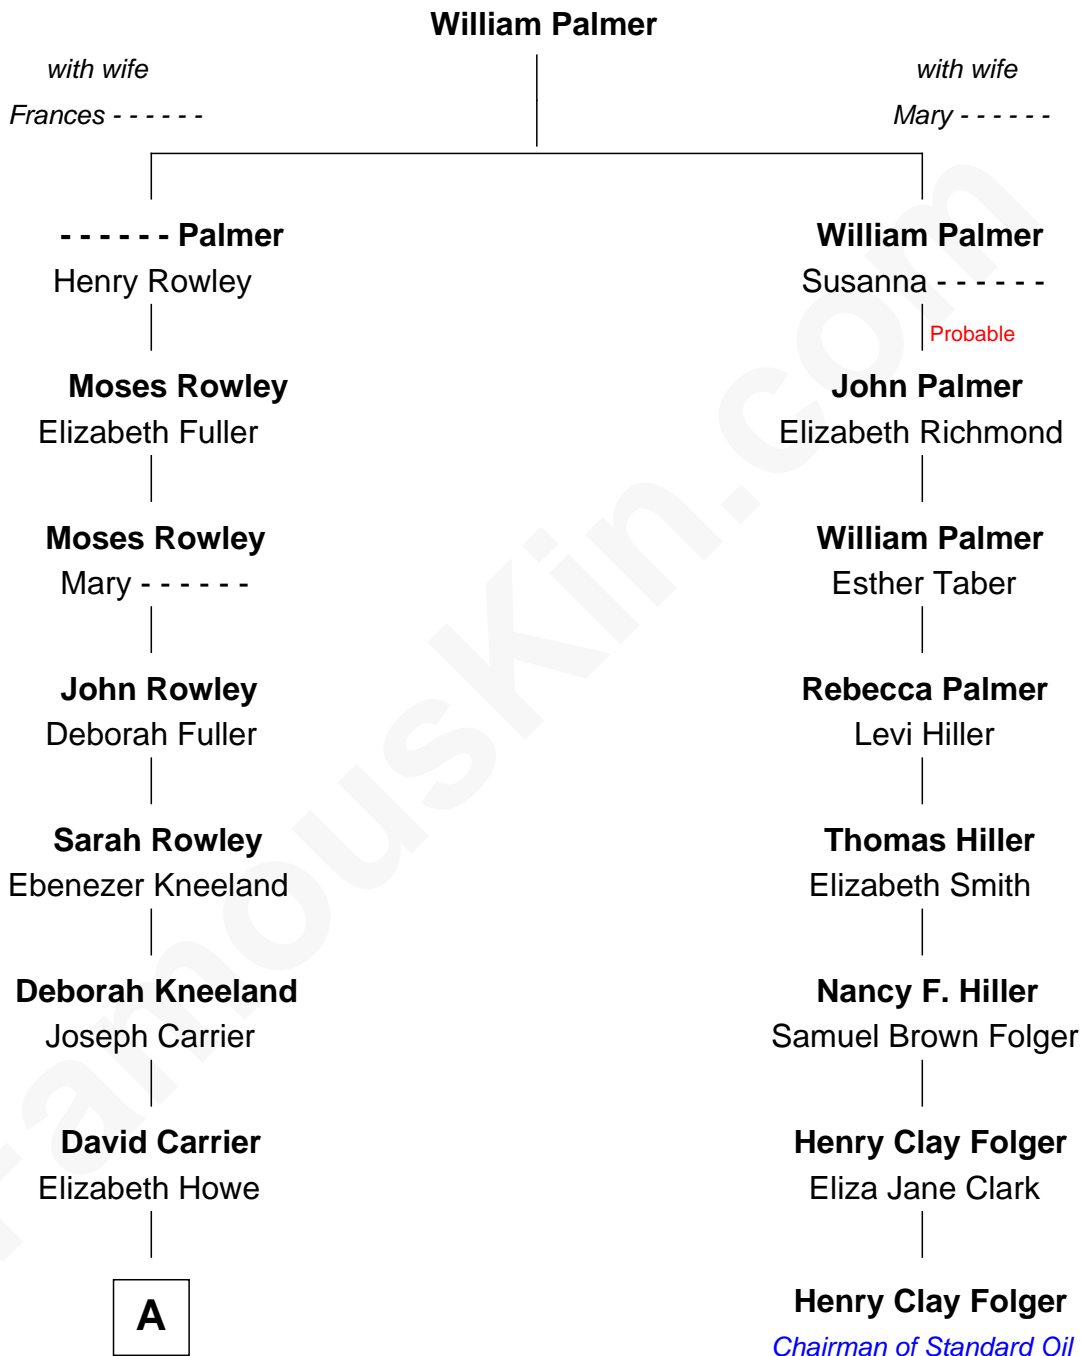

FamousKin.com Relationship Chart of

Willis Carrier

Inventor of Air Conditioning

7th cousin 2 times removed of

Henry Clay Folger

Founder of Folger Shakespeare Library and Chairman of Standard Oil

A

—
Philo Hale Carrier