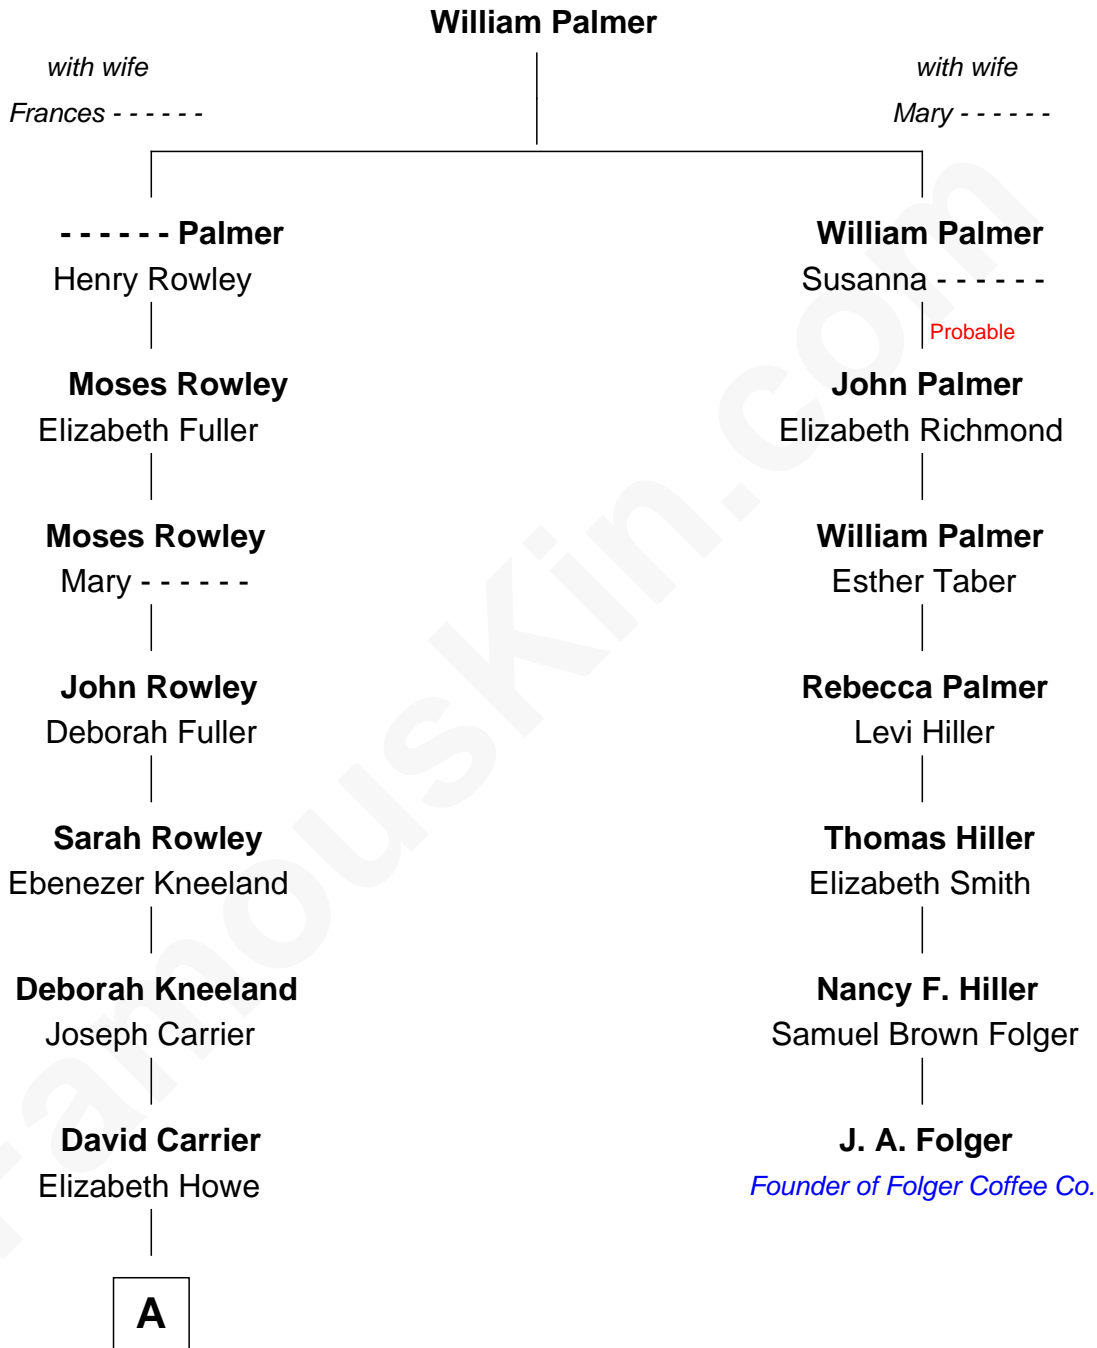

FamousKin.com Relationship Chart of

Willis Carrier

Inventor of Air Conditioning

6th cousin 3 times removed of

J. A. Folger

Founder of Folger Coffee Company

A

—
Philo Hale Carrier