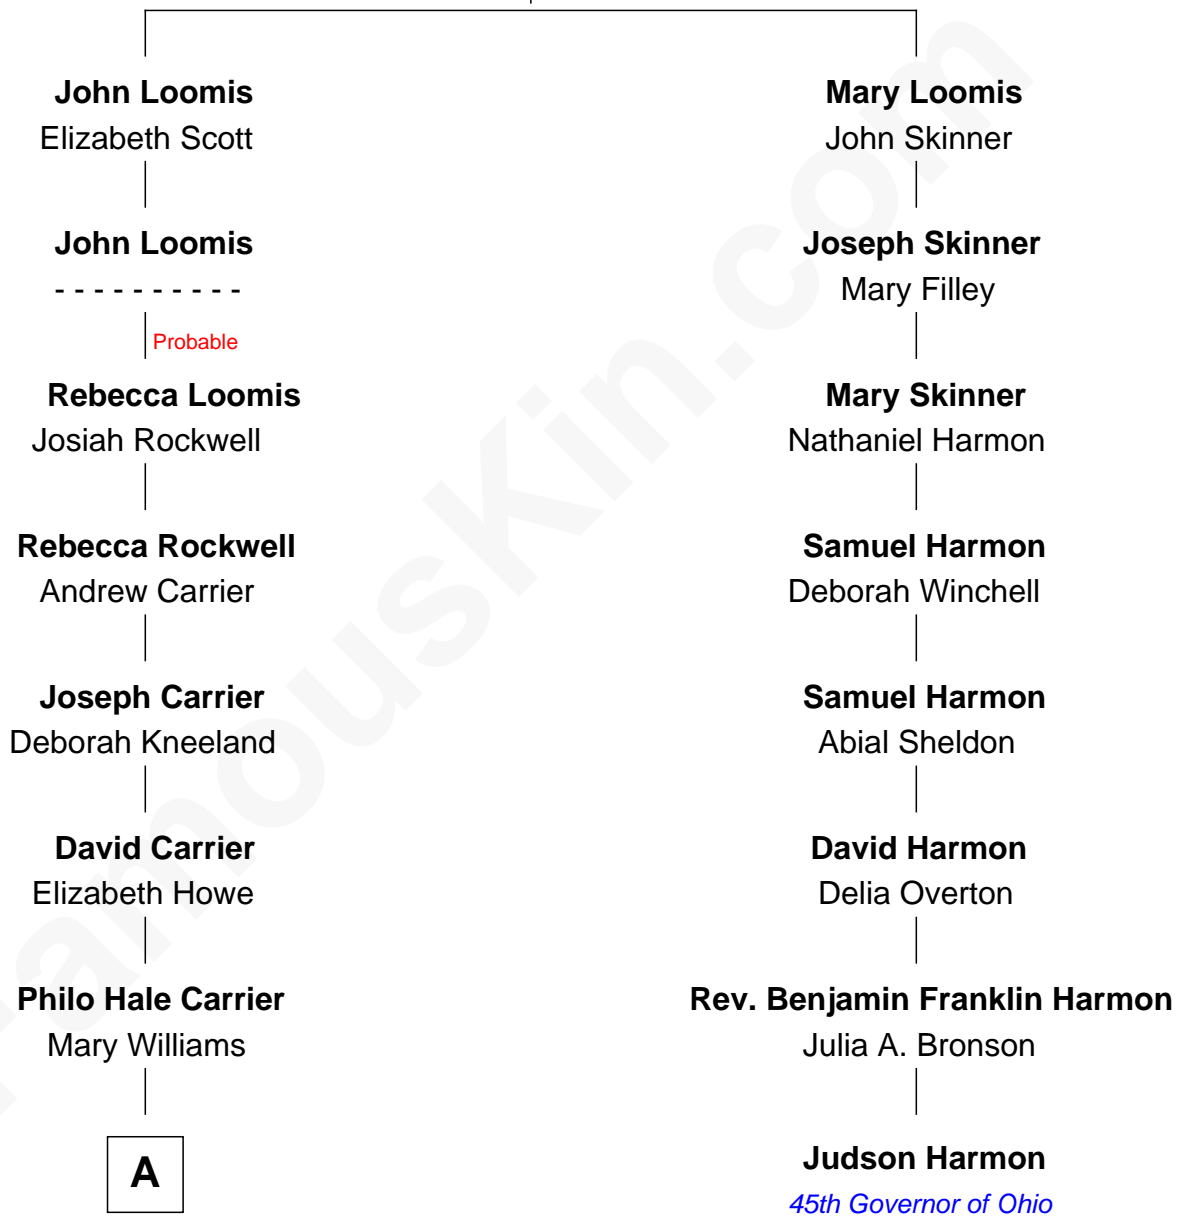

# FamousKin.com Relationship Chart of

**Willis Carrier**

*Inventor of Air Conditioning*

7th cousin 1 time removed of

**Judson Harmon**

*45th Governor of Ohio*

**Joseph Loomis**

Mary White

**A**

—  
**Duane Williams Carrier**

Elizabeth R. Haviland

—  
**Willis Carrier**

*Inventor of Air Conditioning*

FamousKin.com