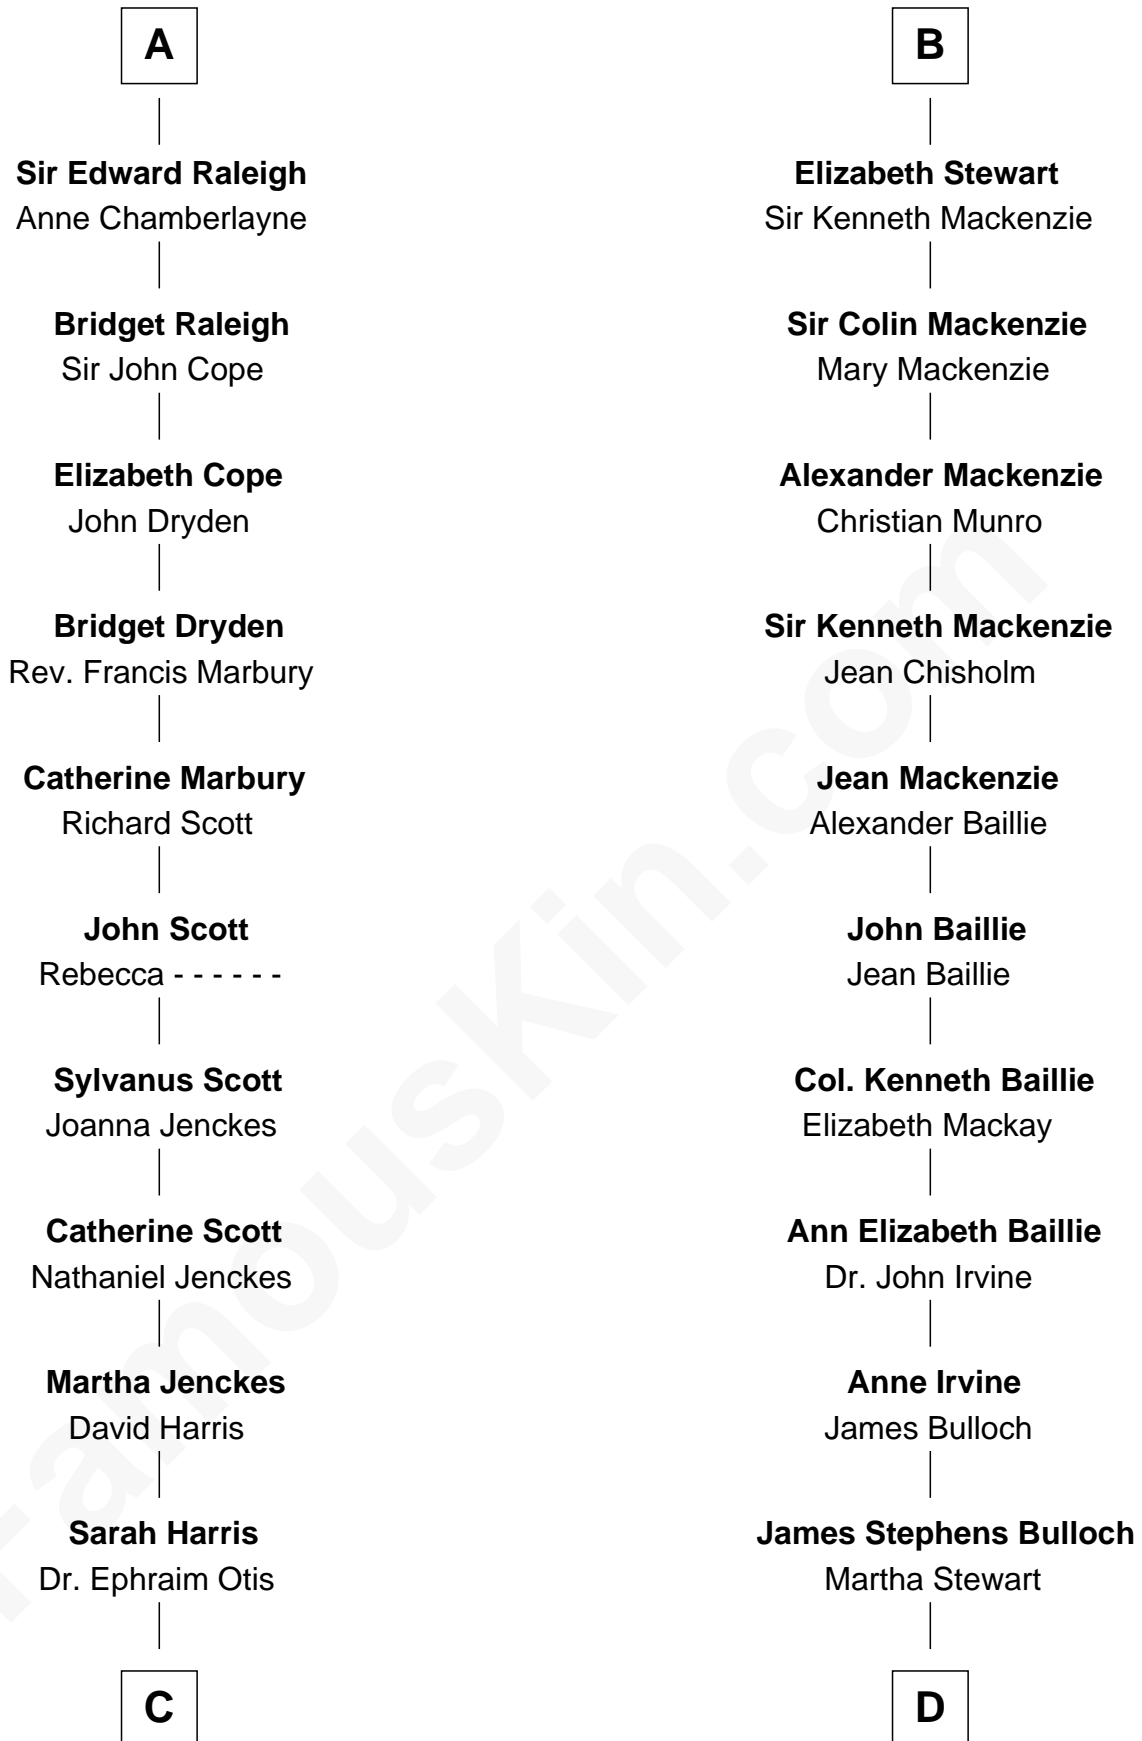

FamousKin.com Relationship Chart of

Willis Carrier

Inventor of Air Conditioning

19th cousin 2 times removed of

Eleanor Roosevelt

First Lady of President Franklin D. Roosevelt

C

Dr. Harris Otis

Sarah Rogers

Lydia Otis

Thomas Button

Ann Elizabeth Button

David Joy Haviland

Elizabeth R. Haviland

Duane Williams Carrier

Willis Carrier