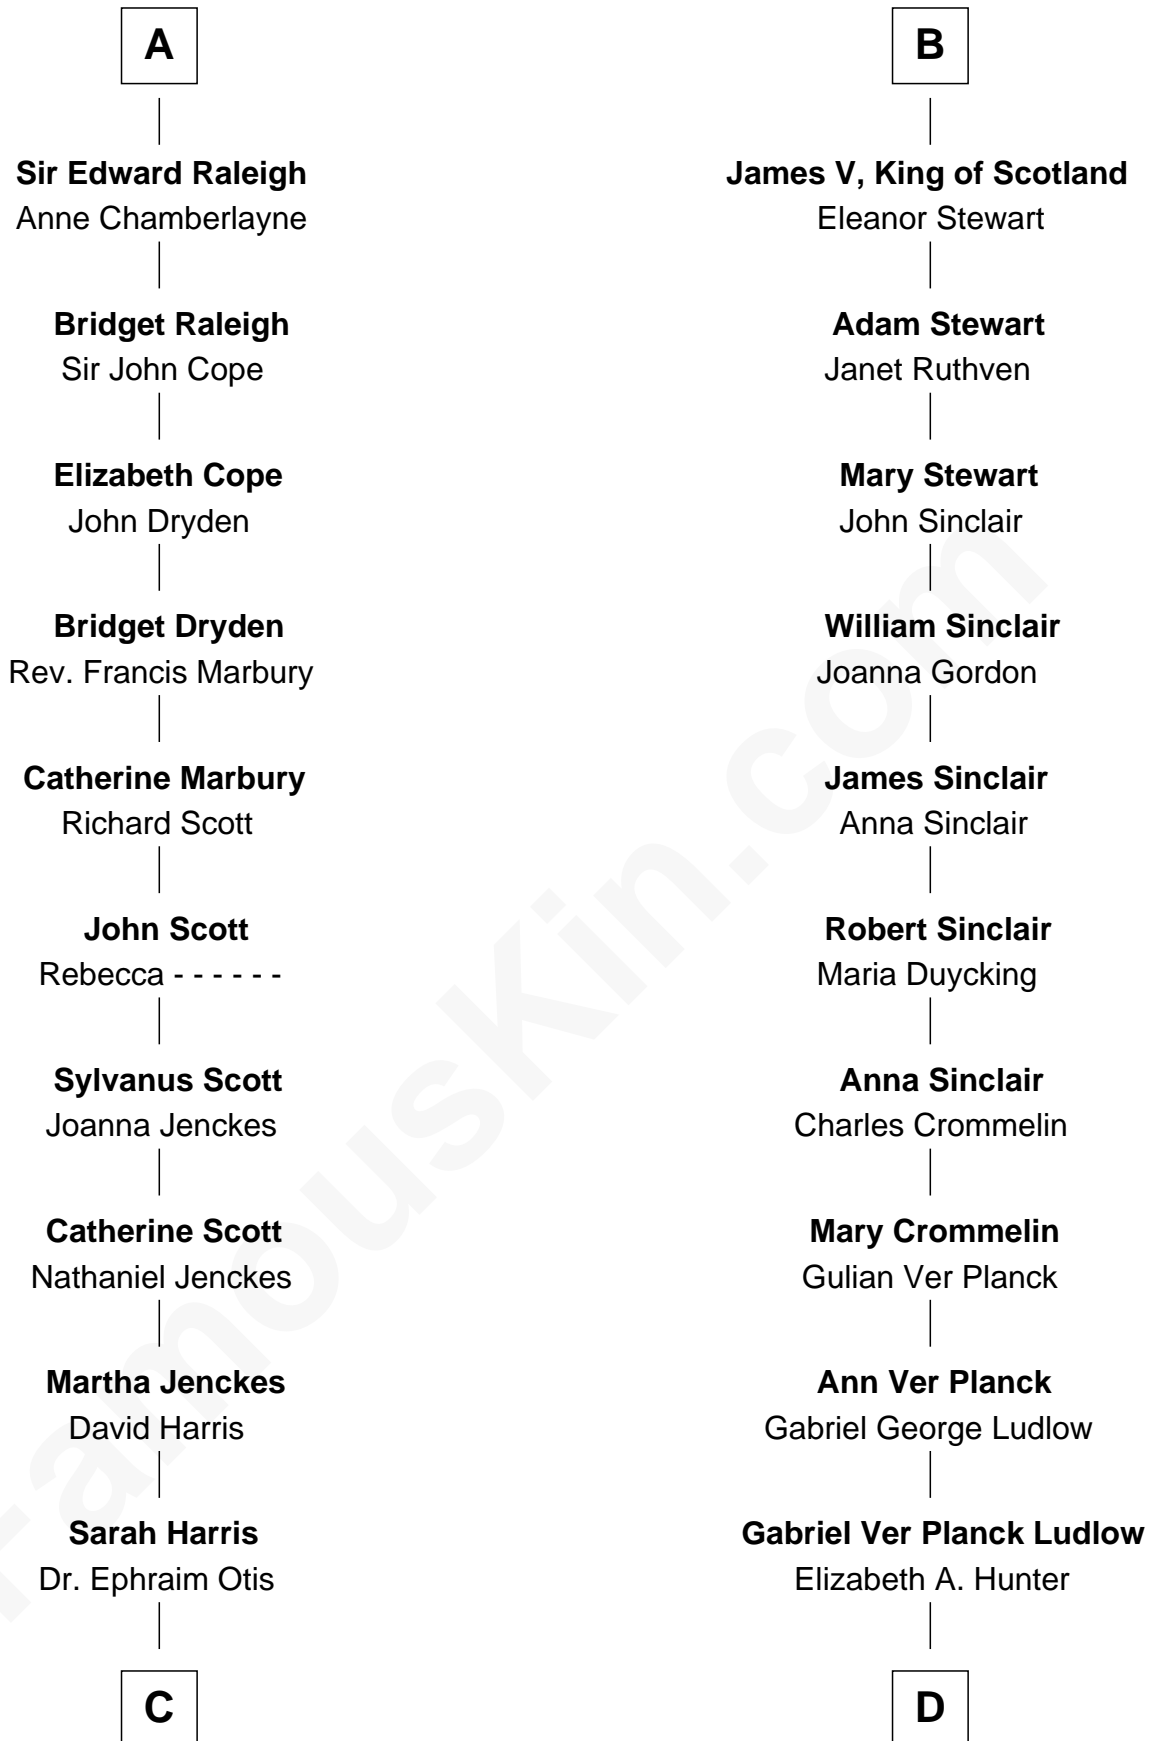

FamousKin.com Relationship Chart of

Willis Carrier

Inventor of Air Conditioning

20th cousin 1 time removed of

Eleanor Roosevelt

First Lady of President Franklin D. Roosevelt

Sir Hugh I de Audley

Iseult de Mortimer

C

Dr. Harris Otis

Sarah Rogers

Lydia Otis

Thomas Button

Ann Elizabeth Button

David Joy Haviland

Elizabeth R. Haviland