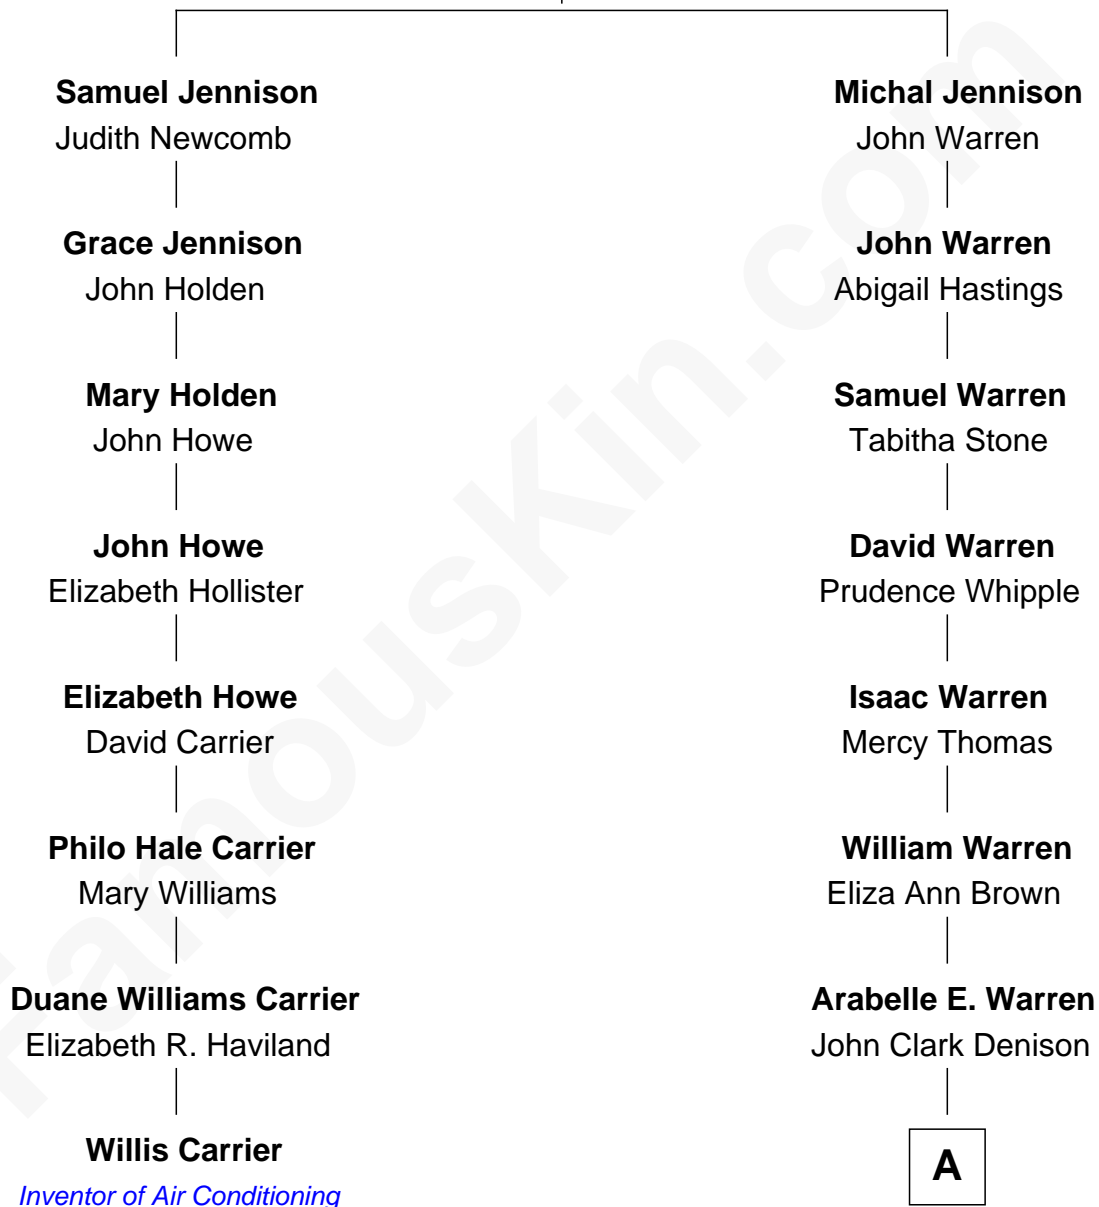

# FamousKin.com Relationship Chart of

**Willis Carrier**

*Inventor of Air Conditioning*

7th cousin 3 times removed of

**James Taylor**

*Singer-Songwriter*

**Robert Jennison**

Grace - - - - -

**A**

**Etta M. Denison**

Henry Woodard

**Henry Herman Woodard**

Ella Angelique Knox

**Gertrude Arline Woodard**

Dr. Isaac Montrose Taylor

**James Taylor**

*Singer-Songwriter*

FamousKin.com