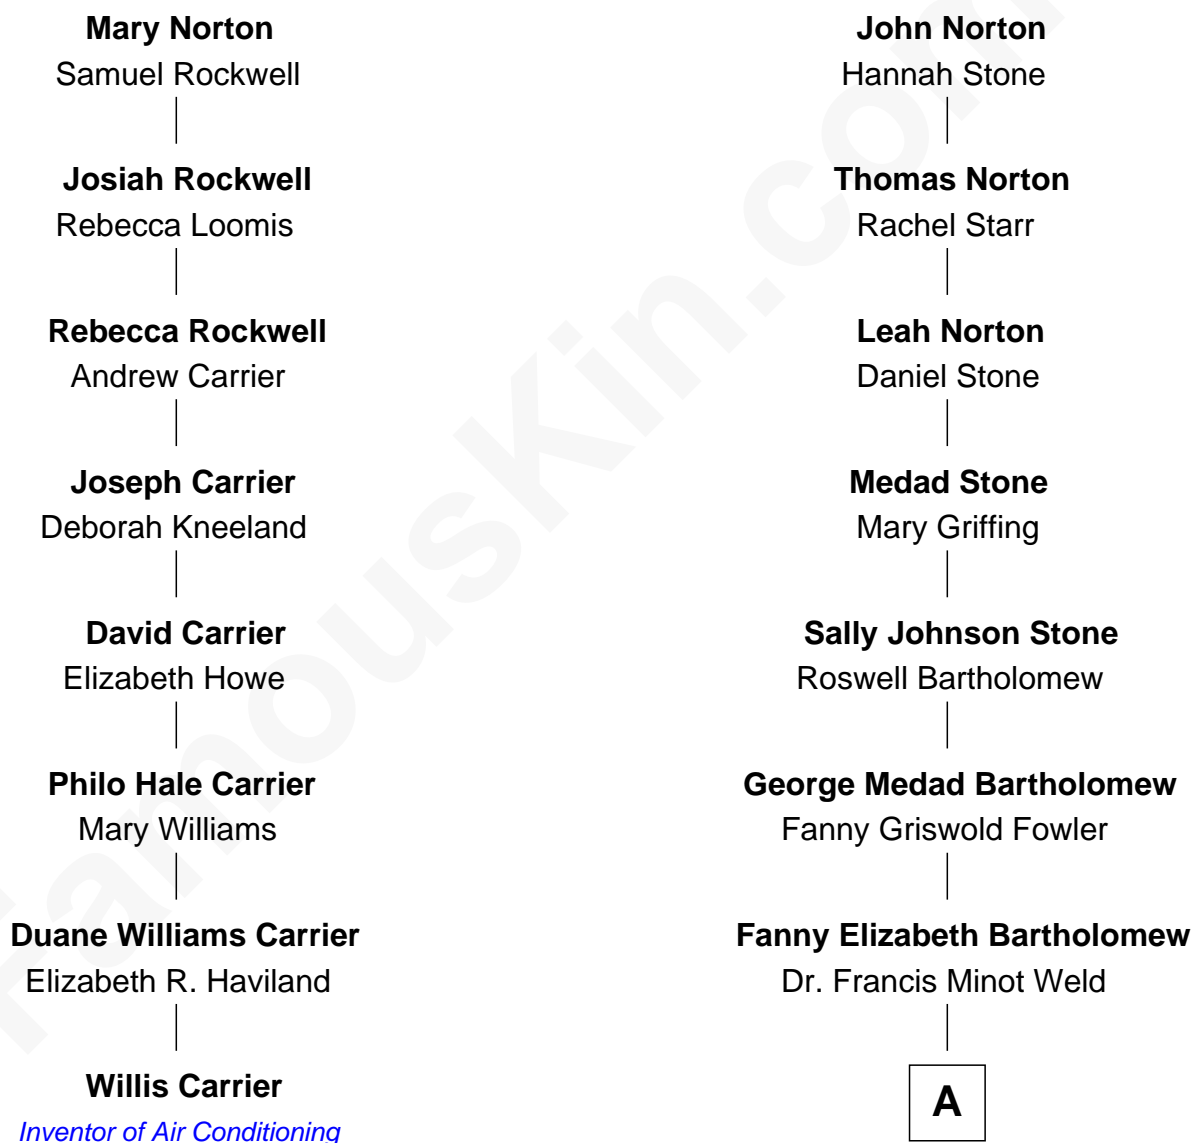

# FamousKin.com Relationship Chart of

**Willis Carrier**

*Inventor of Air Conditioning*

7th cousin 2 times removed of

**Bill Weld**

*68th Governor of Massachusetts*

**Thomas Norton**

Grace Wells

A

Francis Minot Weld  
Margaret Low White

David Weld  
Mary Blake Nichols

Bill Weld

*68th Governor of Massachusetts*

FamousKin.com