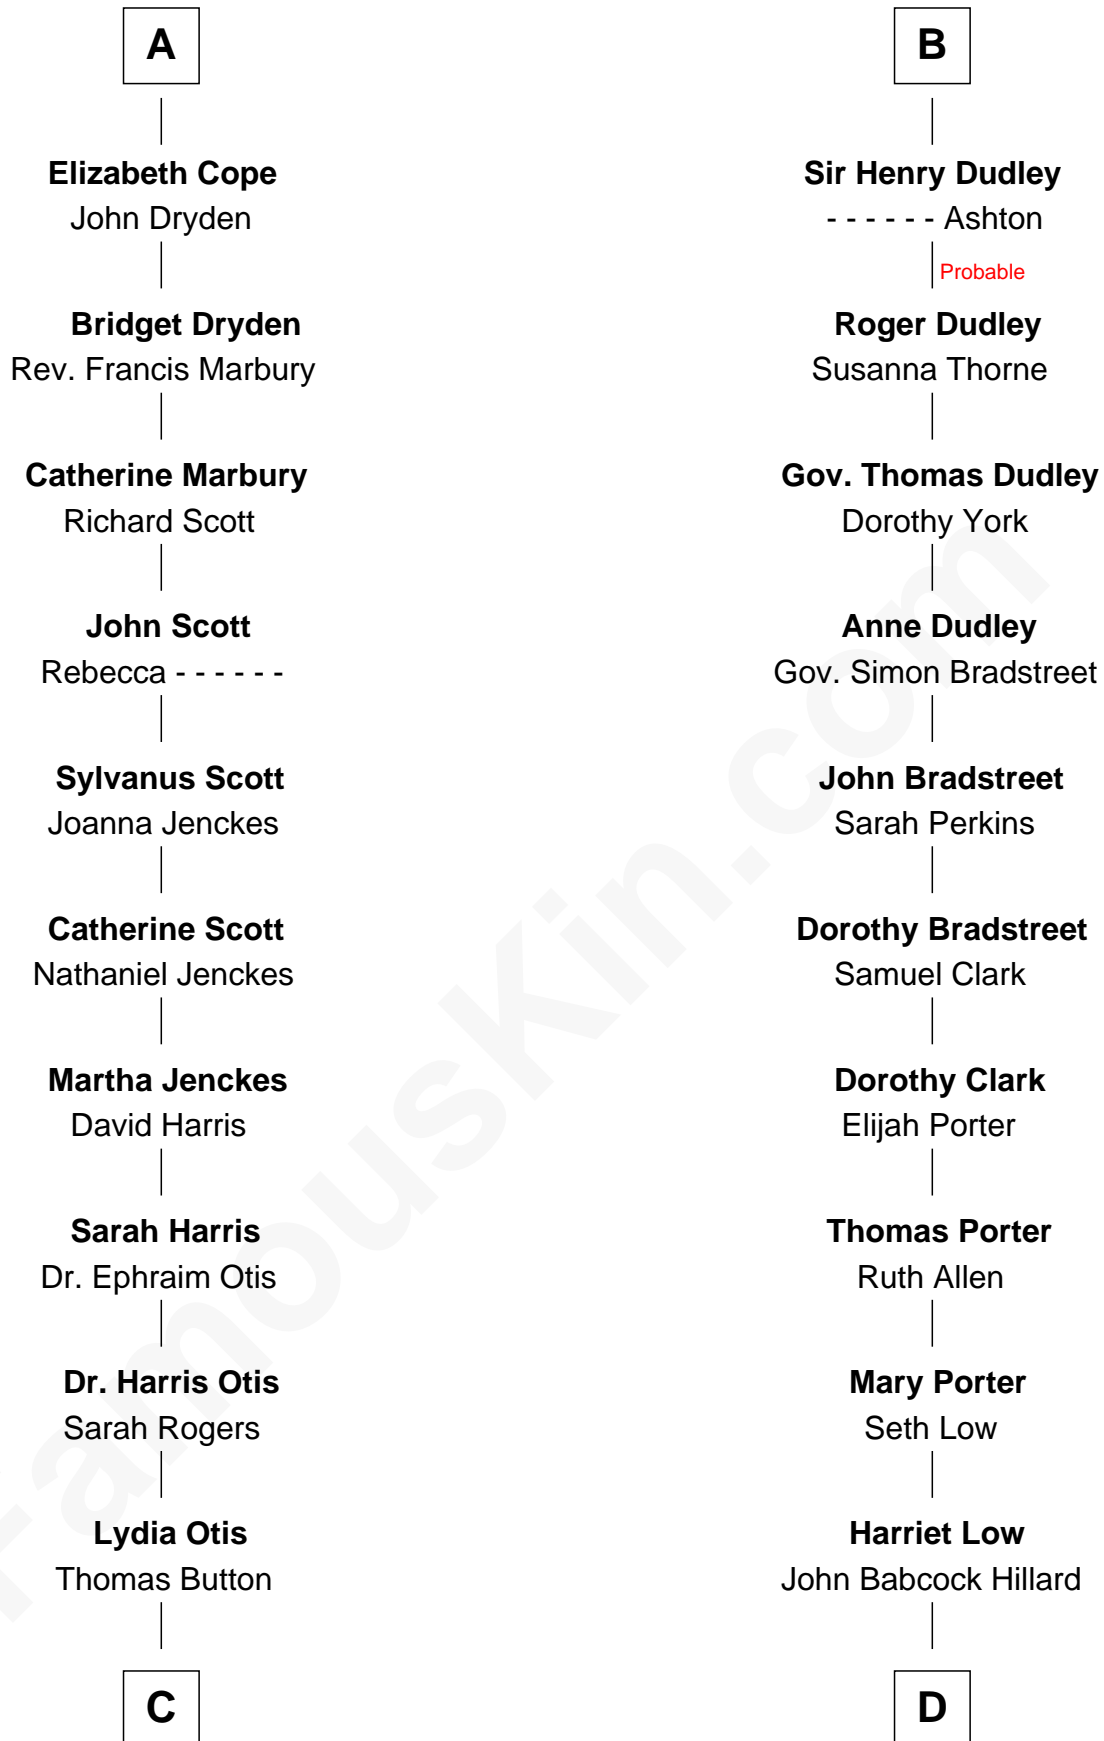

# FamousKin.com Relationship Chart of

**Willis Carrier**

*Inventor of Air Conditioning*

19th cousin 1 time removed of

**Bill Weld**

*68th Governor of Massachusetts*

**C**

**Ann Elizabeth Button**

**Margaret Low White**

Francis Minot Weld

**David Weld**

Mary Blake Nichols

**Bill Weld**

*68th Governor of Massachusetts*