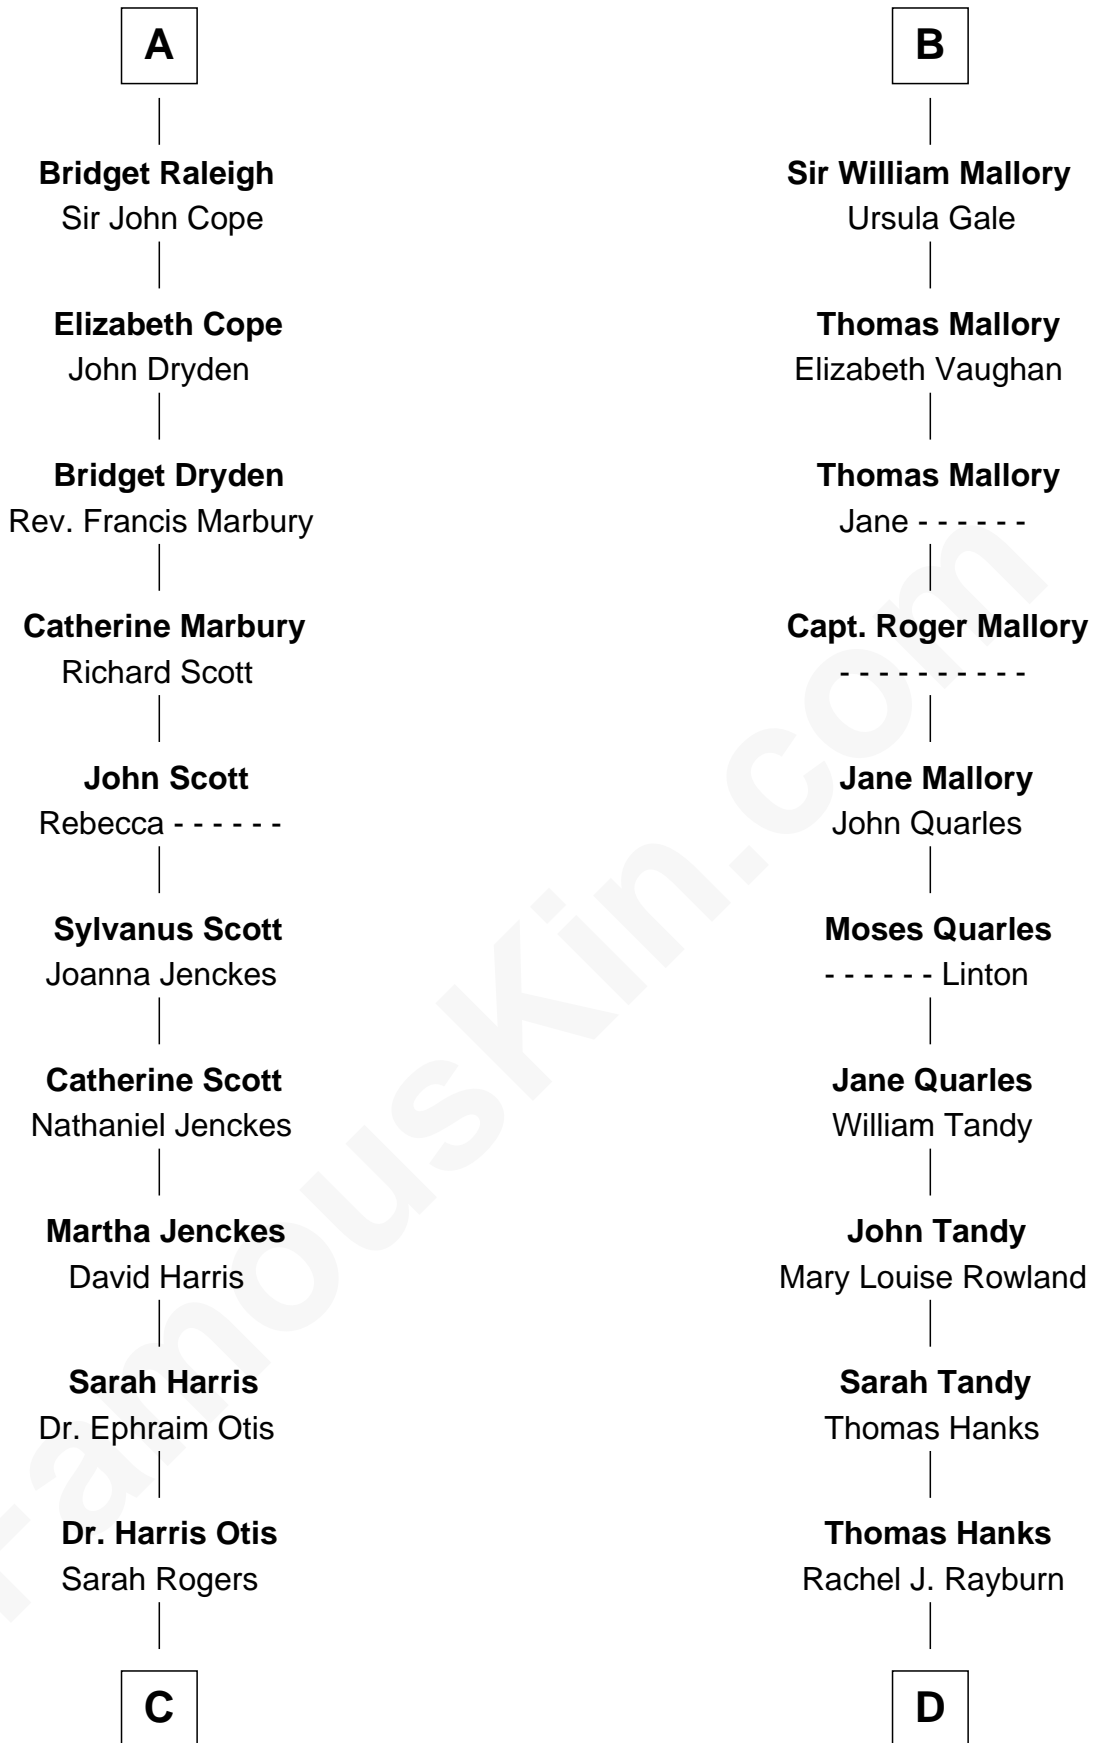

FamousKin.com Relationship Chart of

Willis Carrier

Inventor of Air Conditioning

20th cousin of

Tom Hanks

Movie Actor

Edmund Fitzalan

Alice de Warenne

Amos Mefford Hanks
Janet Marylyn Frager

Tom Hanks
Movie Actor

FamousKin.com