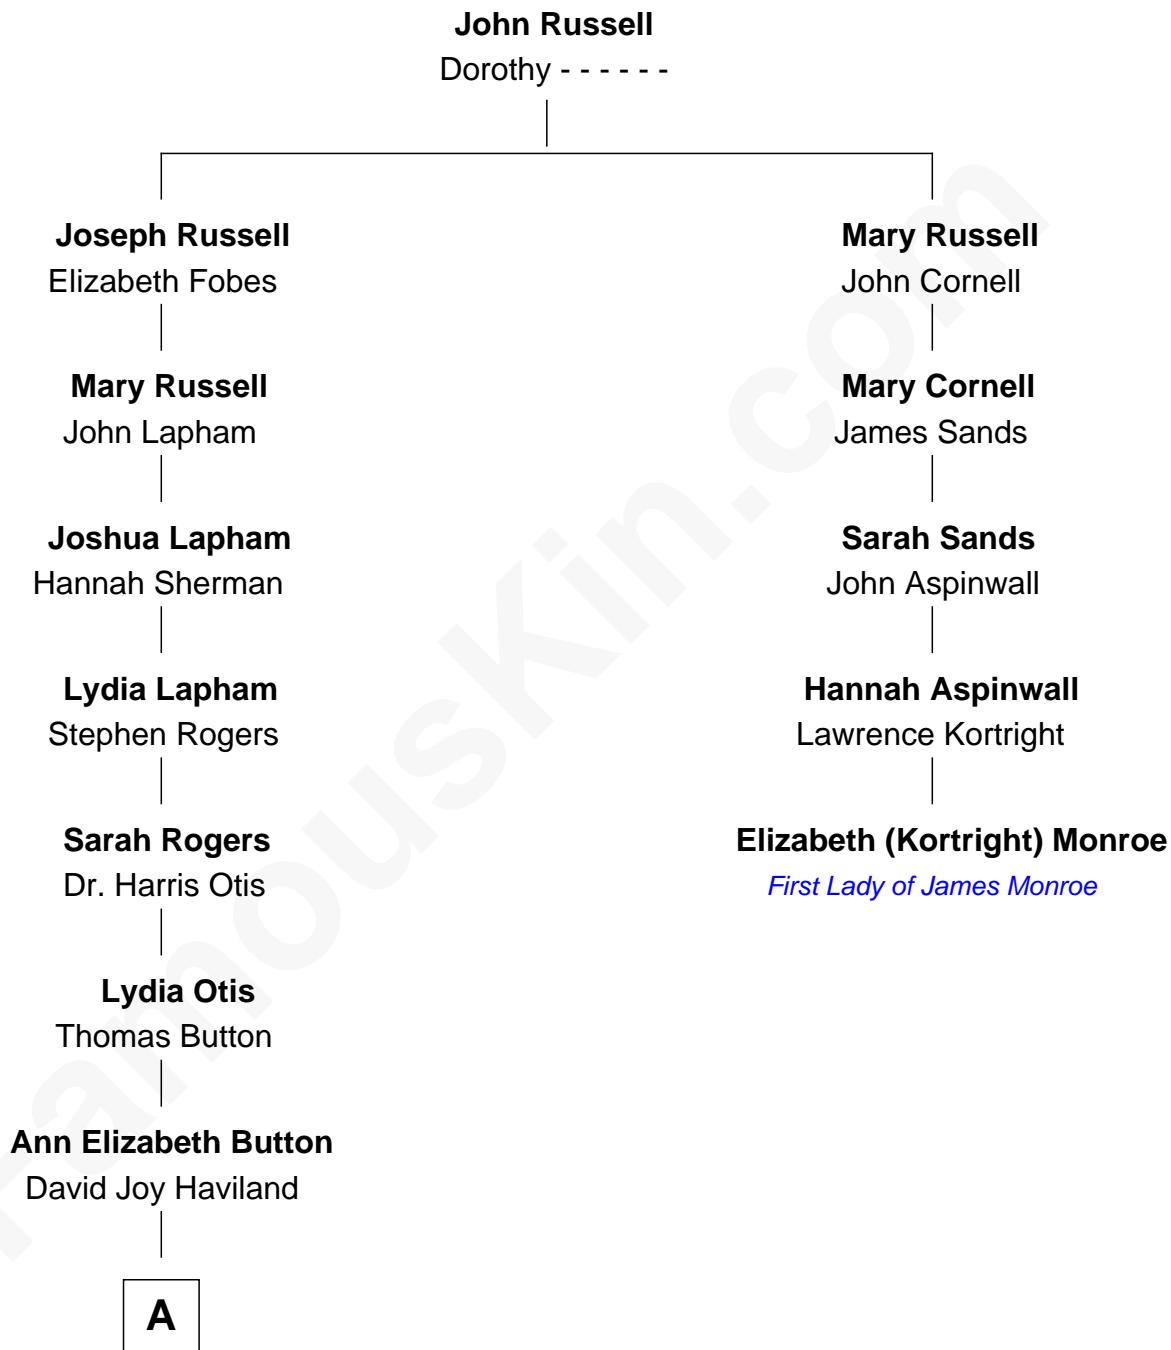

# FamousKin.com Relationship Chart of

**Willis Carrier**

*Inventor of Air Conditioning*

4th cousin 4 times removed of

**Elizabeth (Kortright) Monroe**

*First Lady of President James Monroe*

**A**

**Elizabeth R. Haviland**  
Duane Williams Carrier