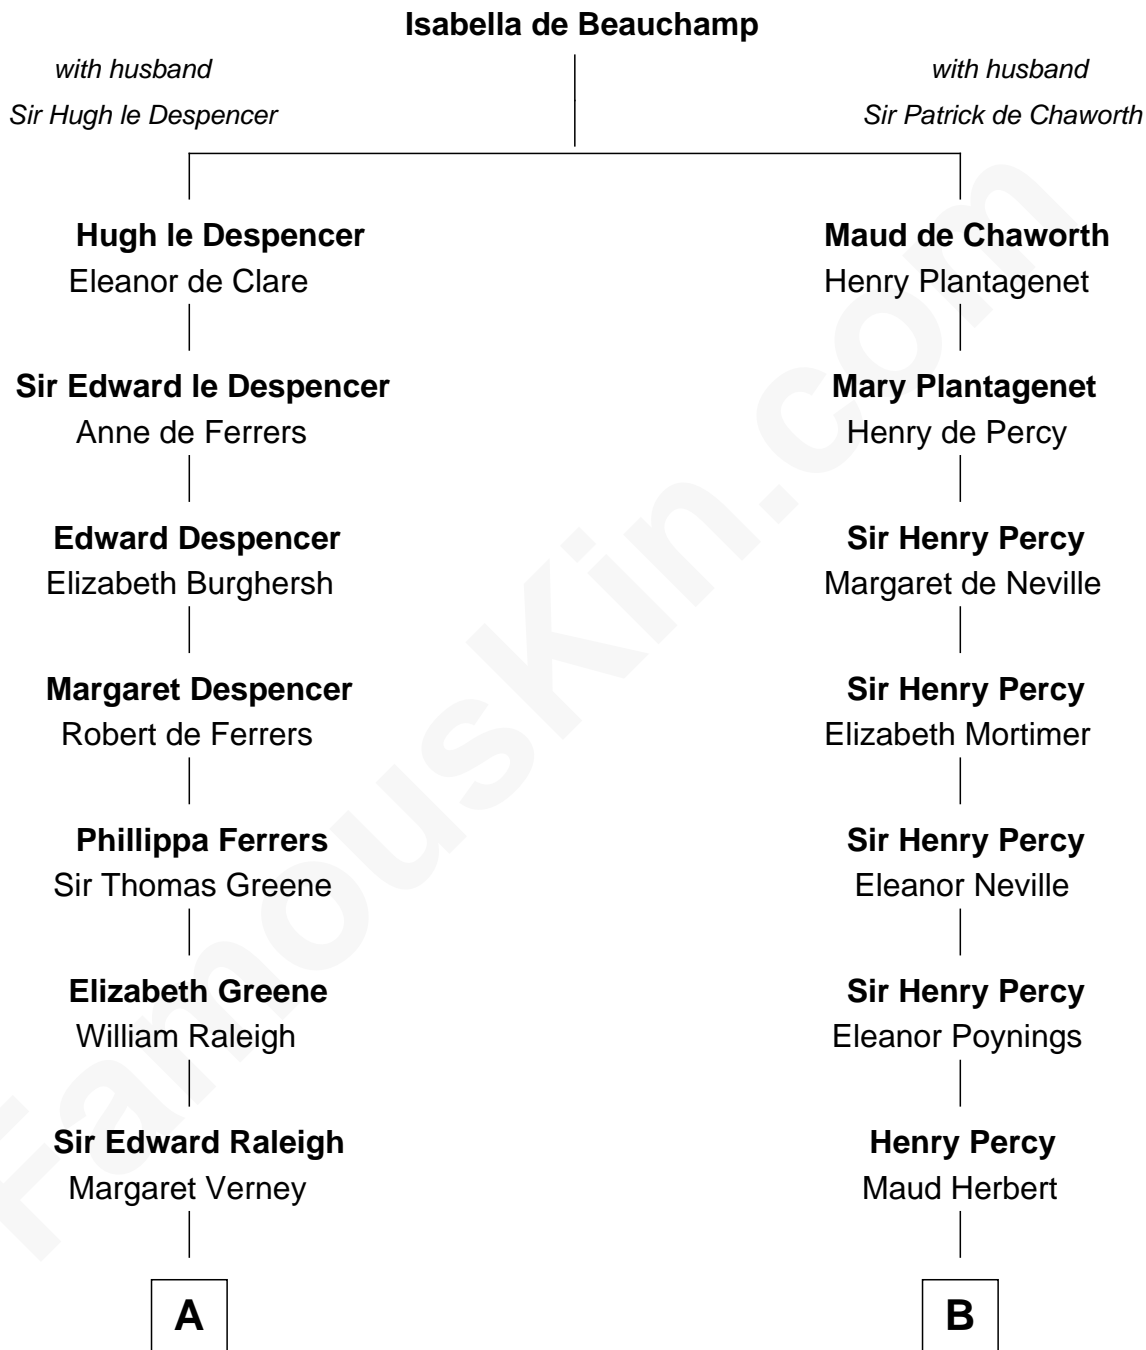

# FamousKin.com Relationship Chart of

**Willis Carrier**

*Inventor of Air Conditioning*

16th cousin 5 times removed of

**John Carroll**

*Founder of Georgetown University*

**C**

—  
**Dr. Harris Otis**

Sarah Rogers

—  
**Lydia Otis**

Thomas Button

—  
**Ann Elizabeth Button**

David Joy Haviland

—  
**Elizabeth R. Haviland**

Duane Williams Carrier

—  
**Willis Carrier**