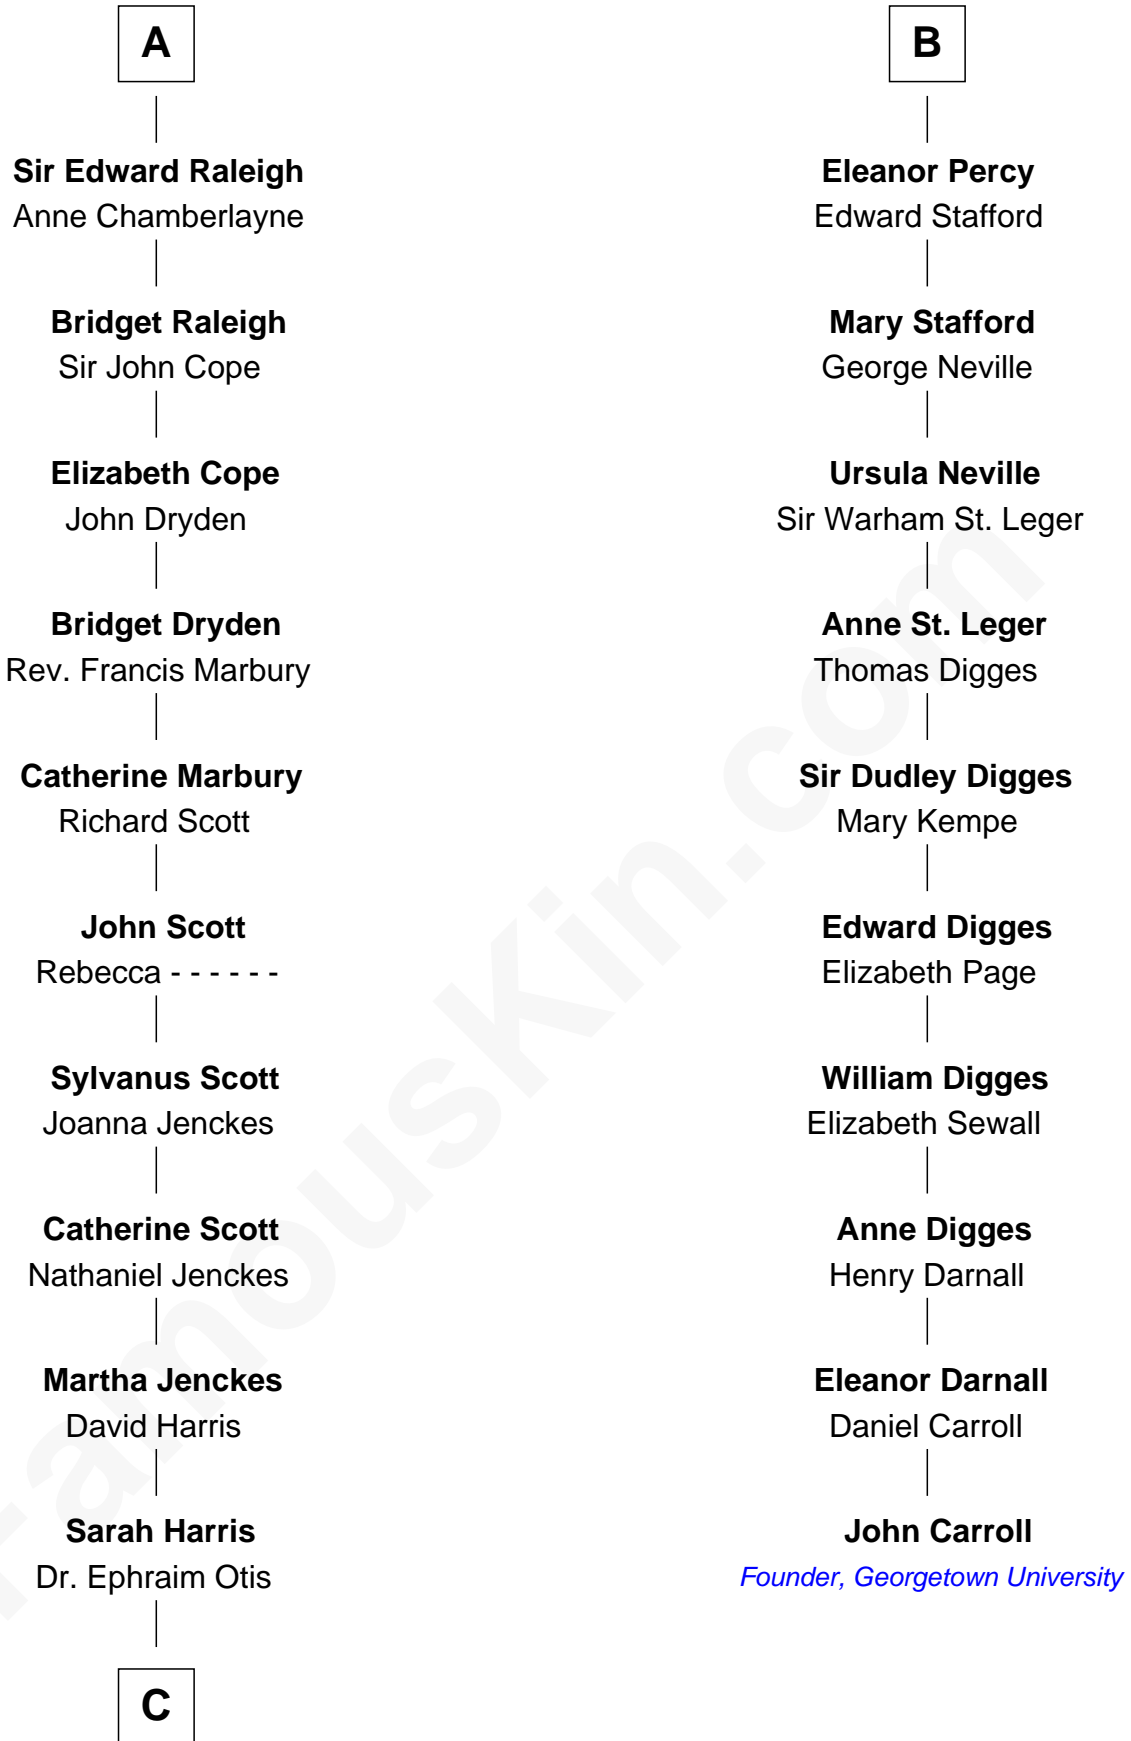

# FamousKin.com Relationship Chart of

**Willis Carrier**

*Inventor of Air Conditioning*

16th cousin 5 times removed of

**John Carroll**

*Founder of Georgetown University*

**C**

—  
**Dr. Harris Otis**

Sarah Rogers

—  
**Lydia Otis**

Thomas Button

—  
**Ann Elizabeth Button**

David Joy Haviland

—  
**Elizabeth R. Haviland**

Duane Williams Carrier

—  
**Willis Carrier**