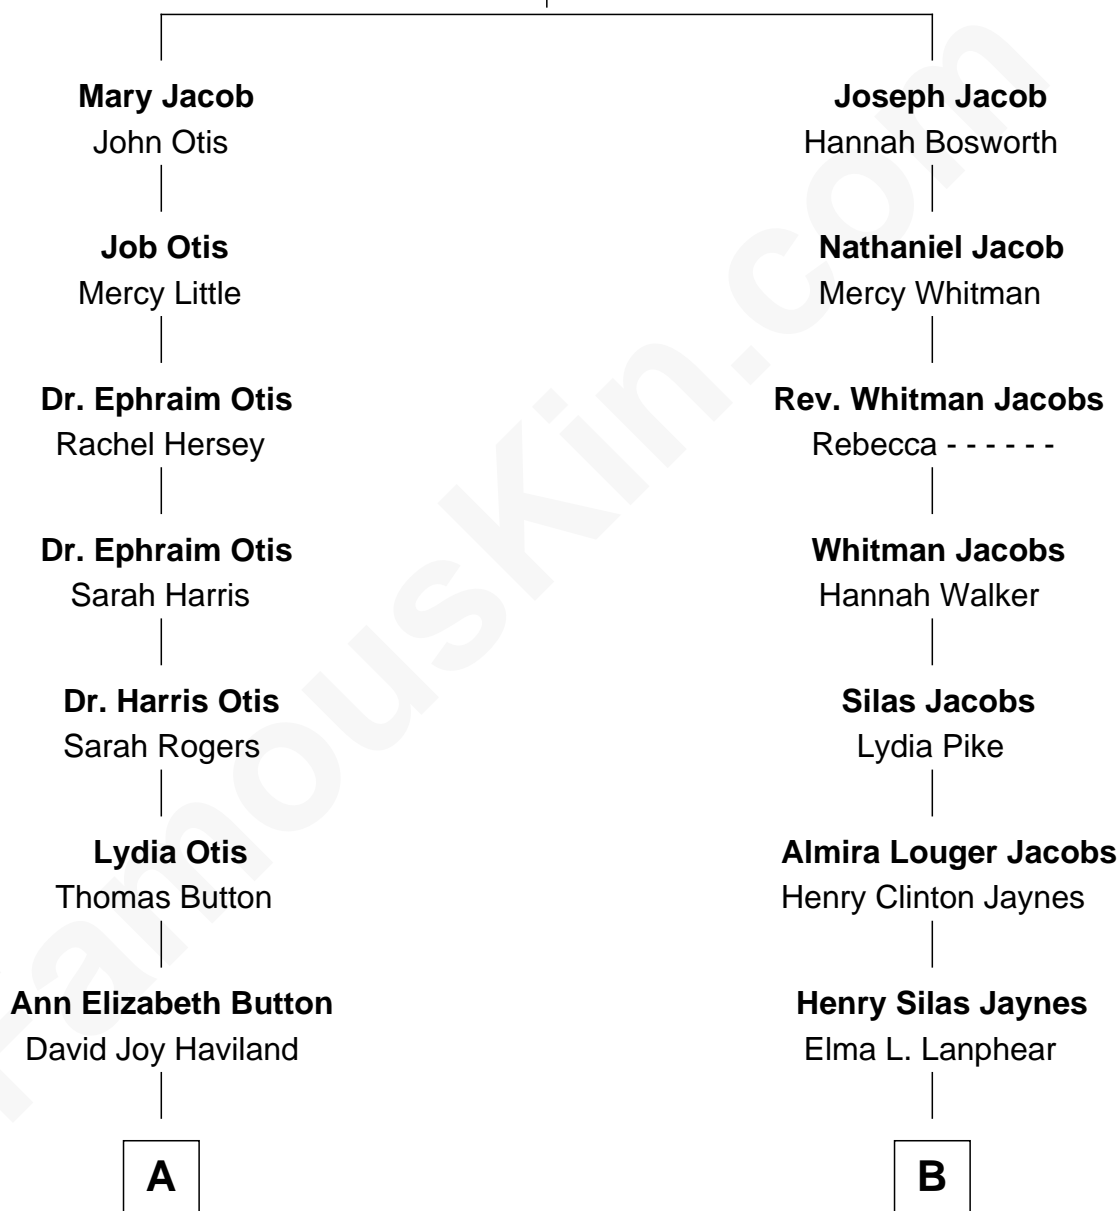

FamousKin.com Relationship Chart of

Willis Carrier

Inventor of Air Conditioning

8th cousin 1 time removed of

Peter Fonda

TV and Movie Actor

Nicholas Jacob

Mary Gilman

A

Elizabeth R. Haviland
Duane Williams Carrier

Willis Carrier
Inventor of Air Conditioning

B

Herberta Elma Jaynes
William Brace Fonda

Henry Jaynes Fonda
Frances Ford Seymour

Peter Fonda
TV and Movie Actor

FamousKin.com